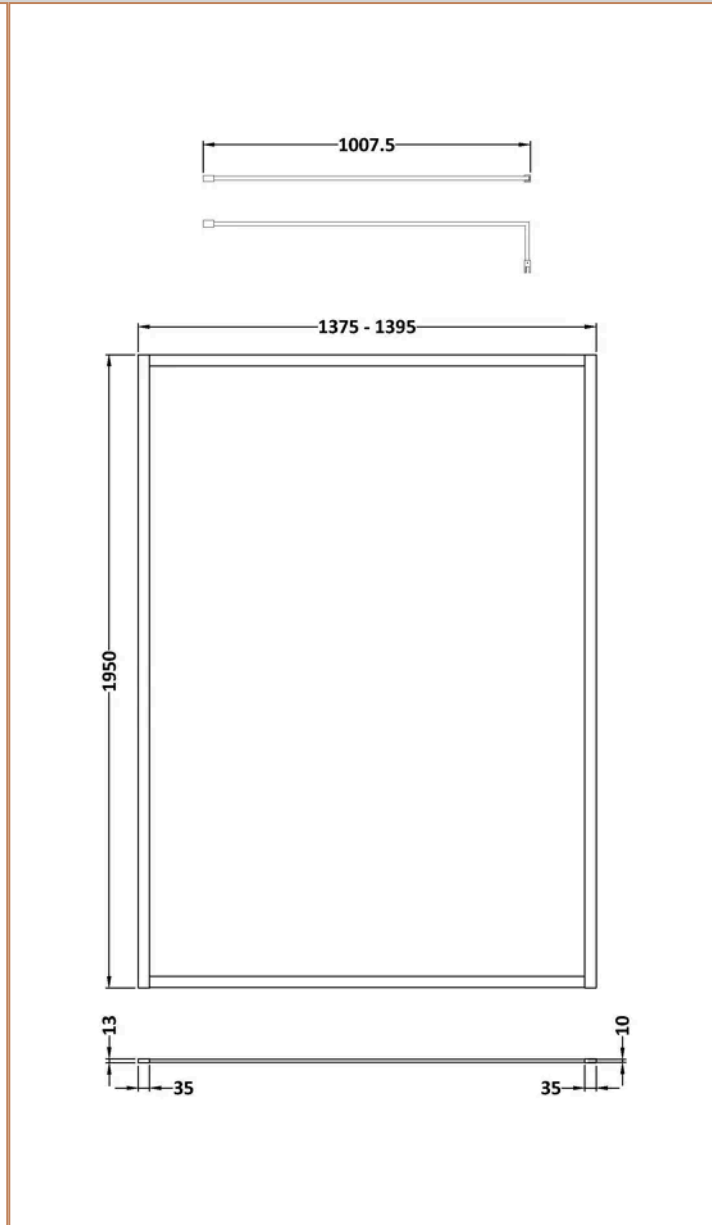

**Sales Code:** NWFF14BB

**Barcode:** 5056883735282

**Brand:** nuie

**Description:** nuie 1400mm Brushed Brass Wetroom Panel

**Product Dimensions**

Product	1950 x 1400 x 1000mm (H x W x D)
Packaged	550 x 550 x 550mm (H x W x D)
Nett Weight	0 kg
Packaged Weight	0 kg

**Sales Code:** FIX025

**Barcode:** 5056462611884

**Brand:** nuie

**Description:** Brushed Brass Wetroom Screen Support Arm

**Product Dimensions**

Product	15 x 150 x 1000mm (H x W x D)
Packaged	35 x 160 x 1020mm (H x W x D)
Nett Weight	0.67 kg
Packaged Weight	0.7 kg

**Product Dimensions**

Product	1950 x 1400 x 8mm (H x W x D)
Packaged	2070 x 1450 x 60mm (H x W x D)
Nett Weight	62.7 kg
Packaged Weight	62.7 kg

**Product Details**

Country of Origin	China
Easy Clean	No
Ce Certified	Yes
Easy Fit	No
Enclosure Design	Frameless
Glass Thickness	8 mm

**Product Dimensions**

Product	45 x 185 x 1970mm (H x W x D)
Packaged	400 x 50 x 1970mm (H x W x D)
Nett Weight	0.8 kg
Packaged Weight	0.8 kg

**Product Details**

Country of Origin	China
Product Material	Aluminium
Colour/Finish	Brushed Brass
Style	Contemporary