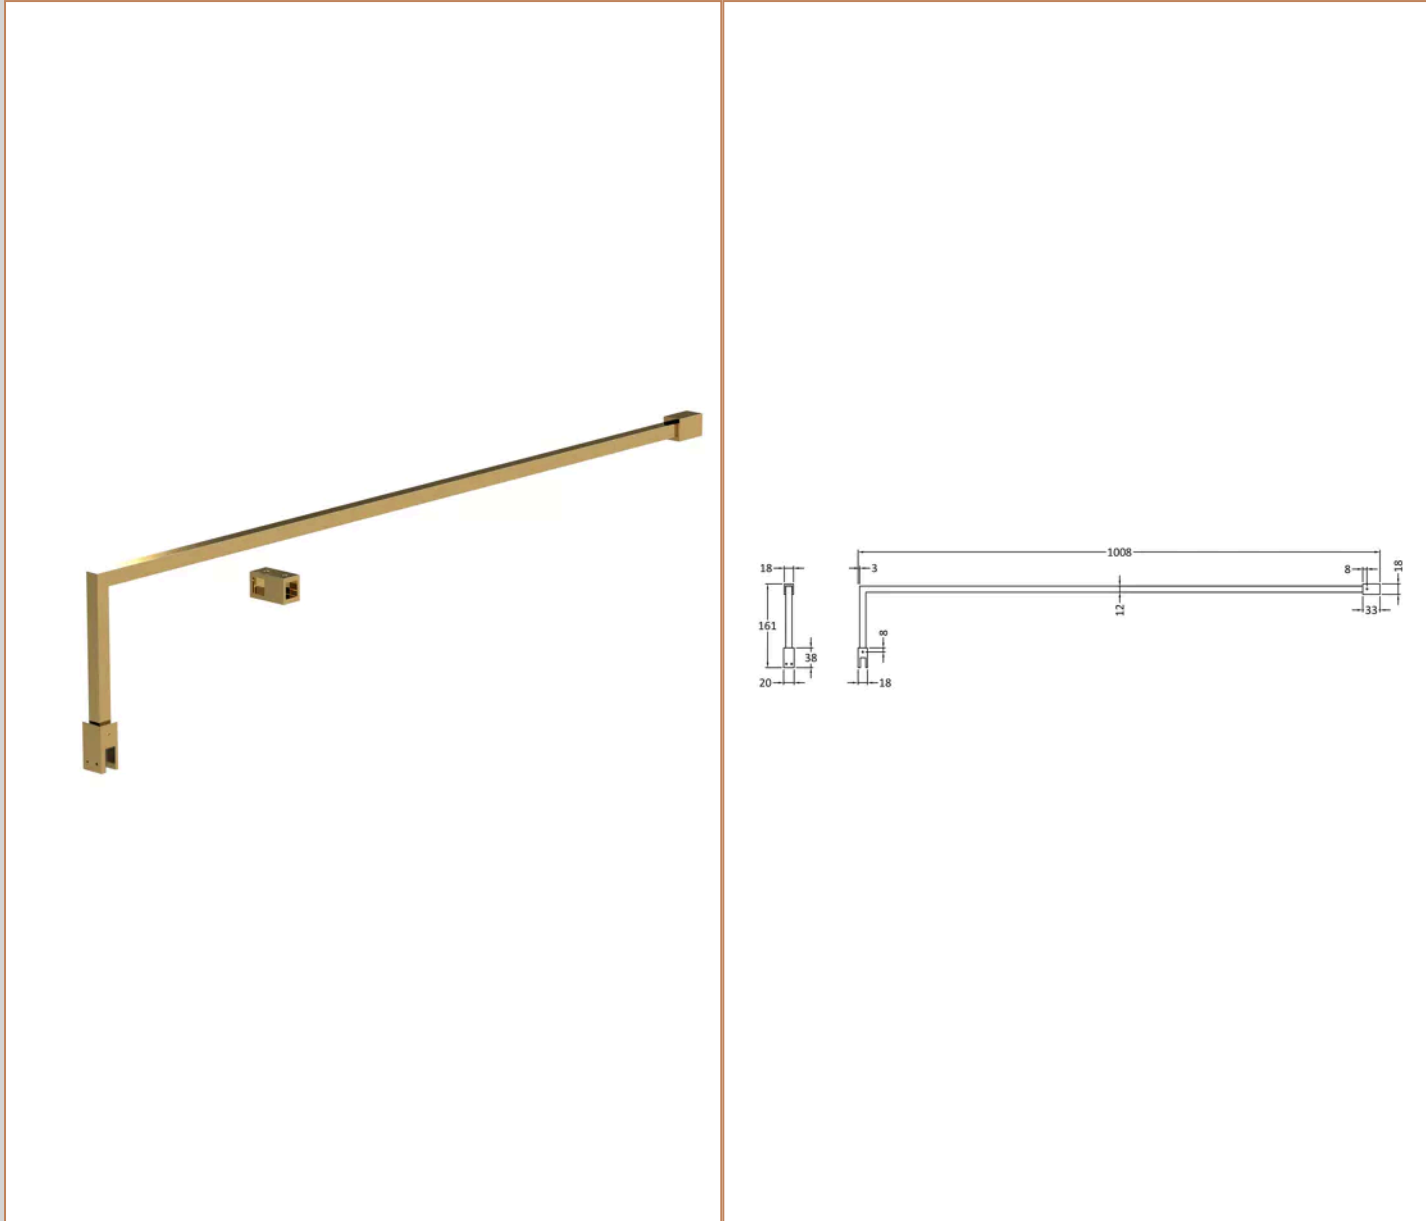

**Sales Code:** NWFF14BB

**Barcode:** 5056883735282

**Brand:** nuie

**Description:** nuie 1400mm Brushed Brass Wetroom Panel

**Product Dimensions**

Product	1950 x 1400 x 1000mm (H x W x D)
Packaged	550 x 550 x 550mm (H x W x D)
Nett Weight	0 kg
Packaged Weight	0 kg

**Product Details**

Country of Origin	China
Product Material	Aluminium
Colour/Finish	Brushed Brass
Style	Contemporary
Easy Clean	Yes
Adjustment Max	1400
Adjustment Min	1380
Ce Certified	Yes
Easy Fit	No
Enclosure Design	Framed
Frame Finish	Brushed Brass
Glass Thickness	8 mm
Handles Included	No
Ukca Certified	Yes

**Sales Code:** FIX025

**Barcode:** 5056462611884

**Brand:** nuie

**Description:** Brushed Brass Wetroom Screen Support Arm

**Product Dimensions**

Product	15 x 150 x 1000mm (H x W x D)
Packaged	35 x 160 x 1020mm (H x W x D)
Nett Weight	0.67 kg
Packaged Weight	0.7 kg

**Product Dimensions**

Product	45 x 185 x 1970mm (H x W x D)
Packaged	400 x 50 x 1970mm (H x W x D)
Nett Weight	0.8 kg
Packaged Weight	0.8 kg

**Product Details**

Country of Origin	China
Product Material	Aluminium
Colour/Finish	Brushed Brass
Style	Contemporary