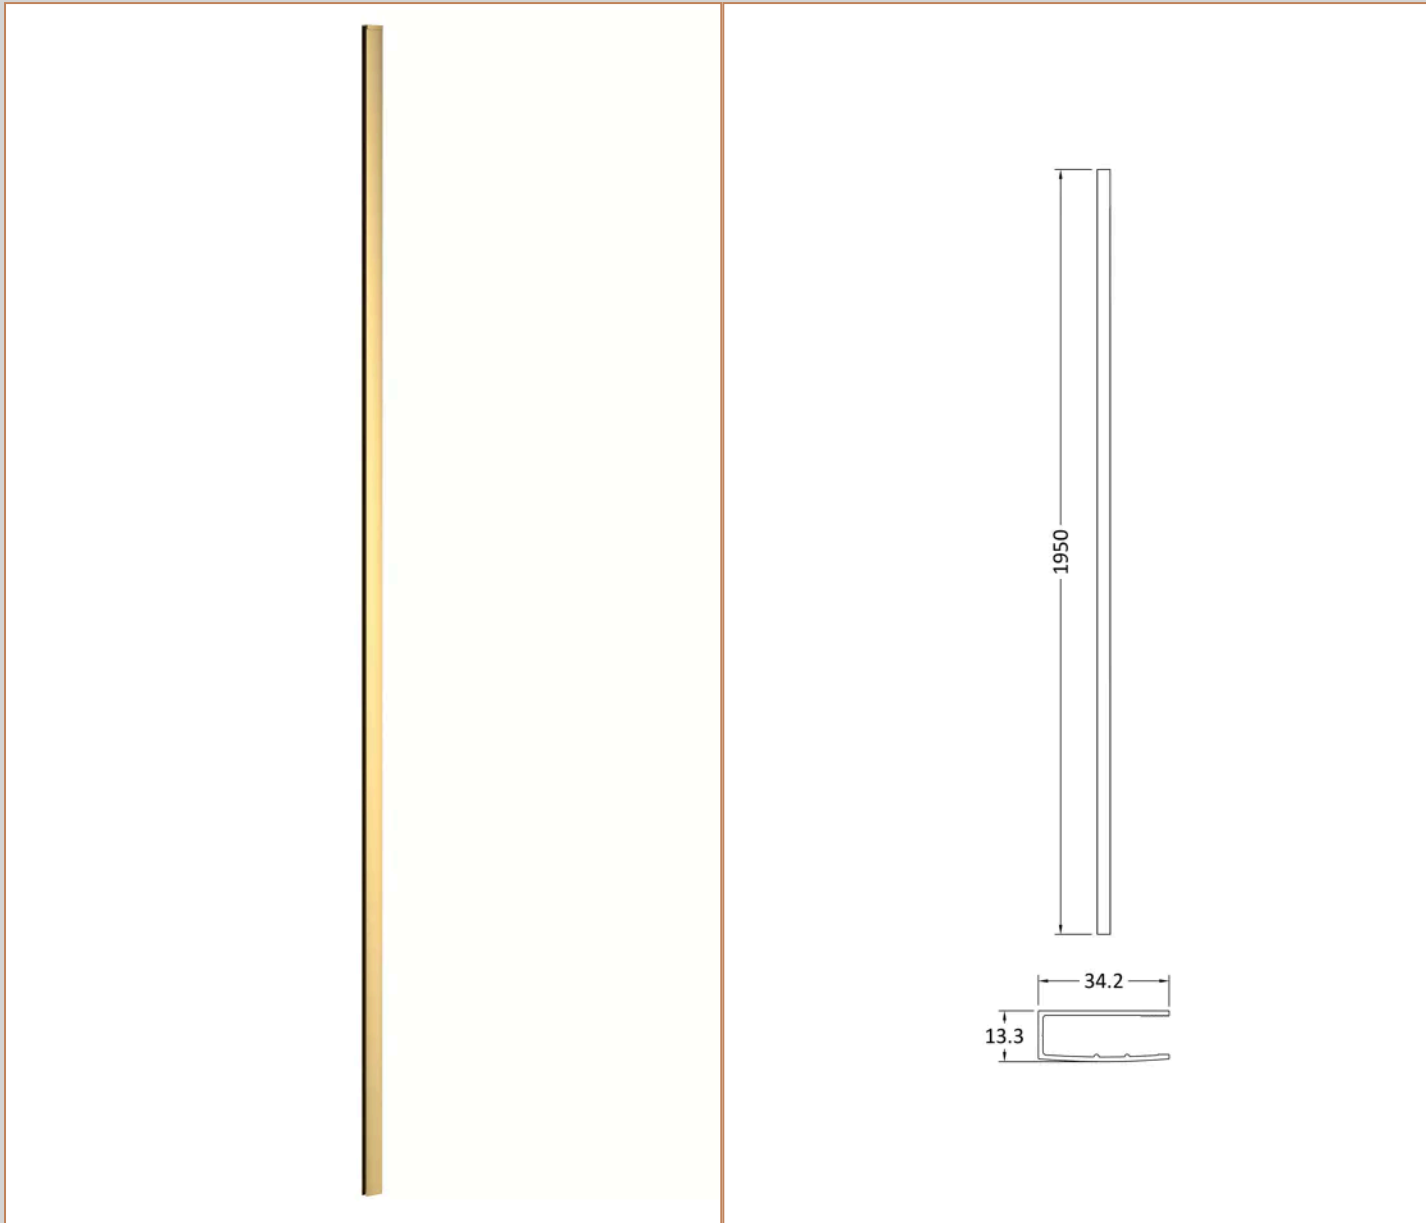

**Product Dimensions**

Product	1950 x 1400 x 8mm (H x W x D)
Packaged	2070 x 1450 x 60mm (H x W x D)
Nett Weight	62.7 kg
Packaged Weight	62.7 kg

**Product Details**

Country of Origin	China
Easy Clean	No
Ce Certified	Yes
Easy Fit	No
Enclosure Design	Frameless
Glass Thickness	8 mm

**Sales Code:** WRSF015

**Barcode:** 5056462611860

**Brand:** Hudson Reed

**Description:** Brushed Brass 1950mm Wetroom Wall Channel

**Product Dimensions**

Product	1950 x 34 x 13mm (H x W x D)
Packaged	400 x 50 x 1970mm (H x W x D)
Nett Weight	0.8 kg
Packaged Weight	0.8 kg

**Product Dimensions**

Product	45 x 185 x 1970mm (H x W x D)
Packaged	400 x 50 x 1970mm (H x W x D)
Nett Weight	0.8 kg
Packaged Weight	0.8 kg

**Product Details**

Country of Origin	China
Product Material	Aluminium
Colour/Finish	Brushed Brass
Style	Contemporary