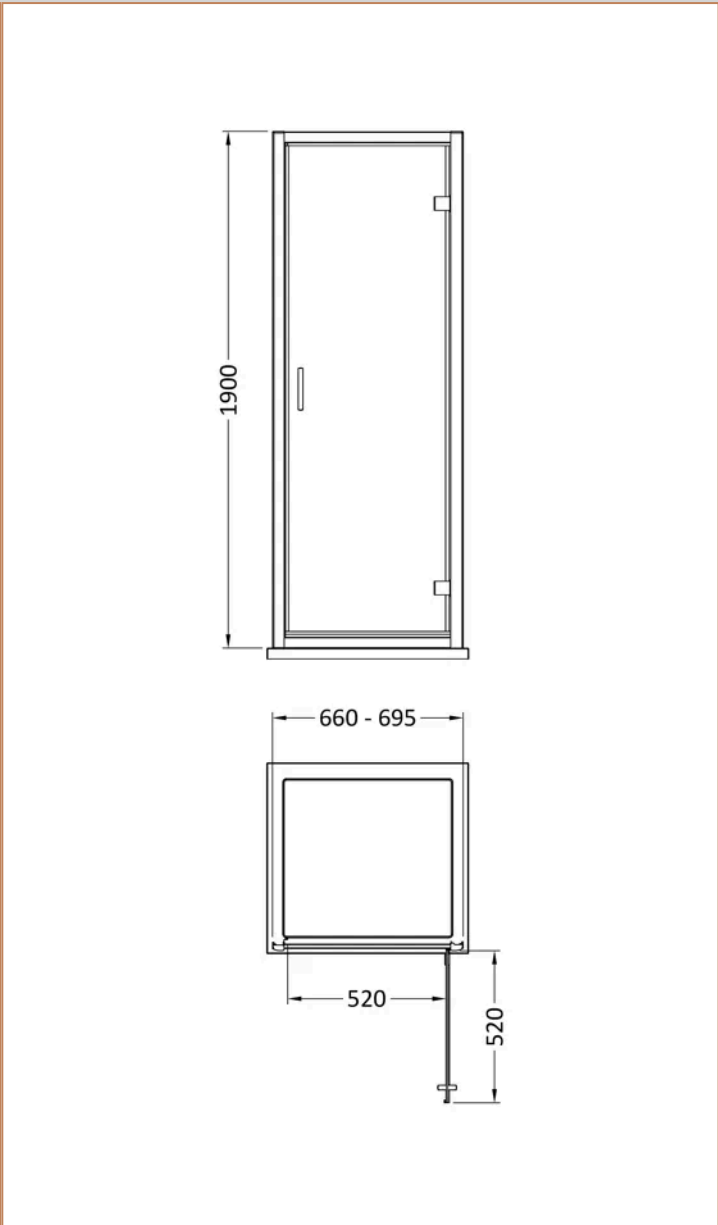

Sales Code: SMHD70-E6

Barcode: 5056678470497

Brand: nuie

Description: nuie Rene 700mm Chrome Hinged Shower Door

Product Dimensions

Product	1900 x 690 x 44mm (H x W x D)
Packaged	1962 x 62 x 710mm (H x W x D)
Nett Weight	24.5 kg
Packaged Weight	24.5 kg

Product Details

Country of Origin	China
Product Material	Aluminium
Colour/Finish	Chrome
Style	Contemporary
Handle Type	Square T Shape
Fixings Included	Yes
Easy Clean	No
Adjustment Max	695
Adjustment Min	660
Ce Certified	Yes
Easy Fit	Yes
Enclosure Design	Semi-Frameless
Entry Width	520 mm
Frame Finish	Chrome
Glass Thickness	6 mm
No. Doors	1