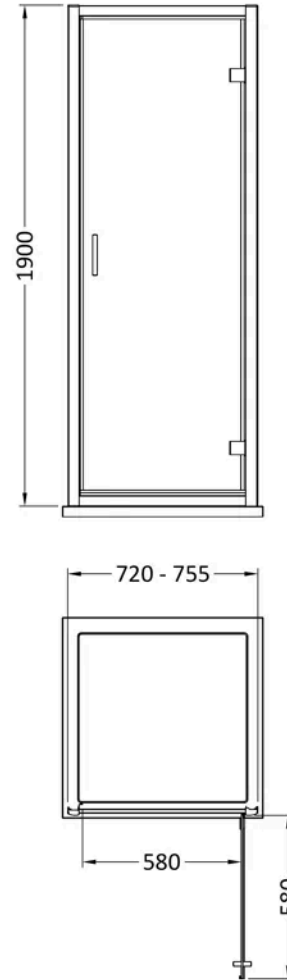

**Sales Code:** SMHD76-E6

**Barcode:** 5056678470527

**Brand:** nuie

**Description:** nuie Rene 760mm Chrome Hinged Shower Door

### Product Dimensions

Product	1900 x 750 x 44mm (H x W x D)
Packaged	1962 x 62 x 770mm (H x W x D)
Nett Weight	26.8 kg
Packaged Weight	27.8 kg

### Product Details

Country of Origin	China
Product Material	Aluminium
Colour/Finish	Chrome
Style	Contemporary
Fixings Included	Yes
Easy Clean	No
Adjustment Max	755
Adjustment Min	720
Ce Certified	Yes
Easy Fit	Yes
Enclosure Design	Semi-Frameless
Entry Width	580 mm
Frame Finish	Chrome
Glass Thickness	6 mm
No. Doors	1