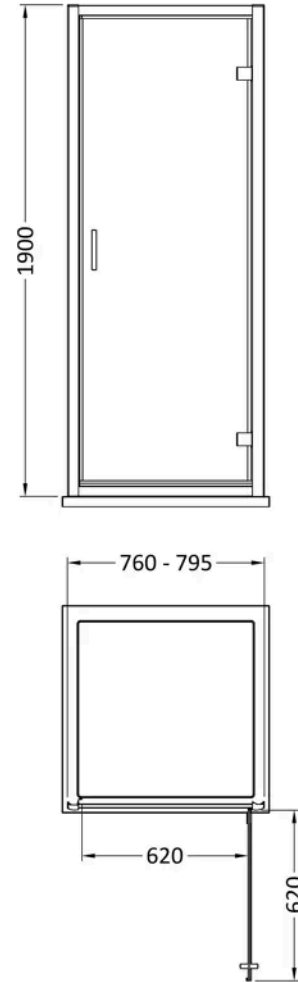

Sales Code: SMHD80-E6

Barcode: 5056678470558

Brand: nuie

Description: nuie Rene 800mm Chrome Hinged Shower Door

Product Dimensions

Product	1900 x 790 x 44mm (H x W x D)
Packaged	1962 x 62 x 810mm (H x W x D)
Nett Weight	27.9 kg
Packaged Weight	28.9 kg

Product Details

Country of Origin	China
Product Material	Aluminium
Colour/Finish	Chrome
Style	Contemporary
Fixings Included	Yes
Easy Clean	No
Adjustment Max	795
Adjustment Min	760
Ce Certified	Yes
Easy Fit	Yes
Enclosure Design	Semi-Frameless
Entry Width	620 mm
Frame Finish	Chrome
Glass Thickness	6 mm
No. Doors	1