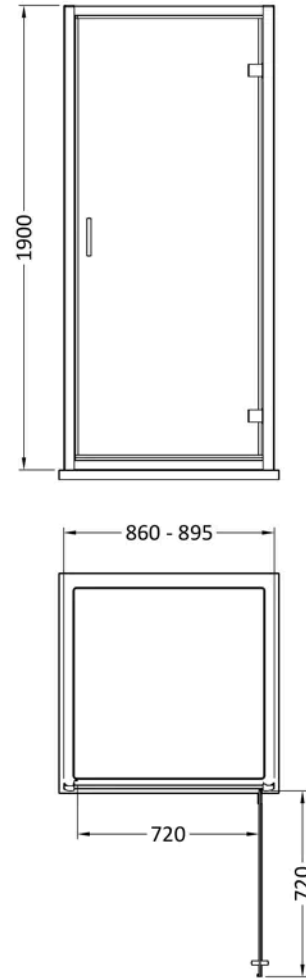

Sales Code: SMHD90-E6

Barcode: 5056678470589

Brand: nuie

Description: nuie Rene 900mm Chrome Hinged Shower Door

Product Dimensions

Product	1900 x 890 x 44mm (H x W x D)
Packaged	1962 x 62 x 910mm (H x W x D)
Nett Weight	30.6 kg
Packaged Weight	31.6 kg

Product Details

Country of Origin	China
Product Material	Aluminium
Colour/Finish	Chrome
Style	Contemporary
Fixings Included	Yes
Easy Clean	No
Adjustment Max	895
Adjustment Min	860
Ce Certified	Yes
Easy Fit	Yes
Enclosure Design	Semi-Frameless
Entry Width	720 mm
Frame Finish	Chrome
Glass Thickness	6 mm
No. Doors	1