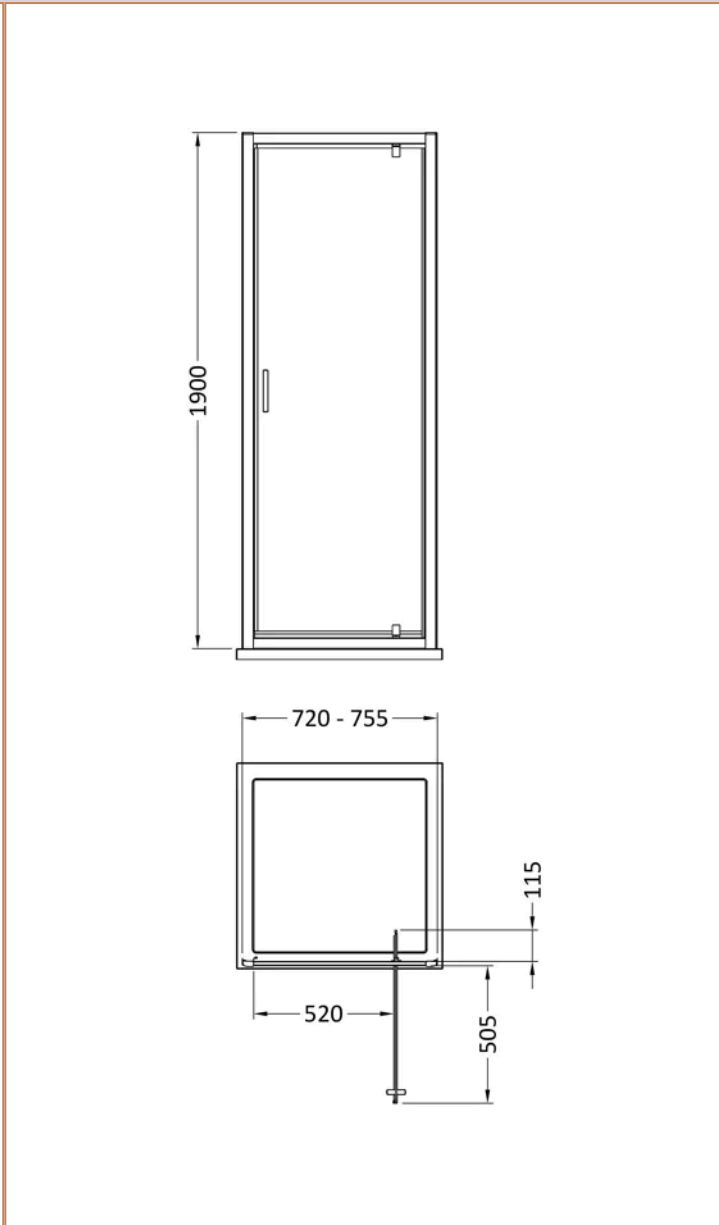

Sales Code: SMPD76-E6

Barcode: 5056678432266

Brand: nuie

Description: nuie Rene 760mm Chrome Pivot Shower Door

Product Dimensions

Product	1900 x 755 x 44mm (H x W x D)
Packaged	1962 x 770 x 62mm (H x W x D)
Nett Weight	22.8 kg
Packaged Weight	22.8 kg

Product Details

Country of Origin	China
Product Material	Aluminium
Colour/Finish	Chrome
Style	Contemporary
Handle Type	Square T Shape
Fixings Included	Yes
Easy Clean	No
Adjustment Max	755
Adjustment Min	720
Ce Certified	Yes
Easy Fit	Yes
Enclosure Design	Framed
Entry Width	520 mm
Frame Finish	Chrome
Glass Thickness	6 mm
Handle Material	ABS
Handles Included	Yes
No. Doors	1