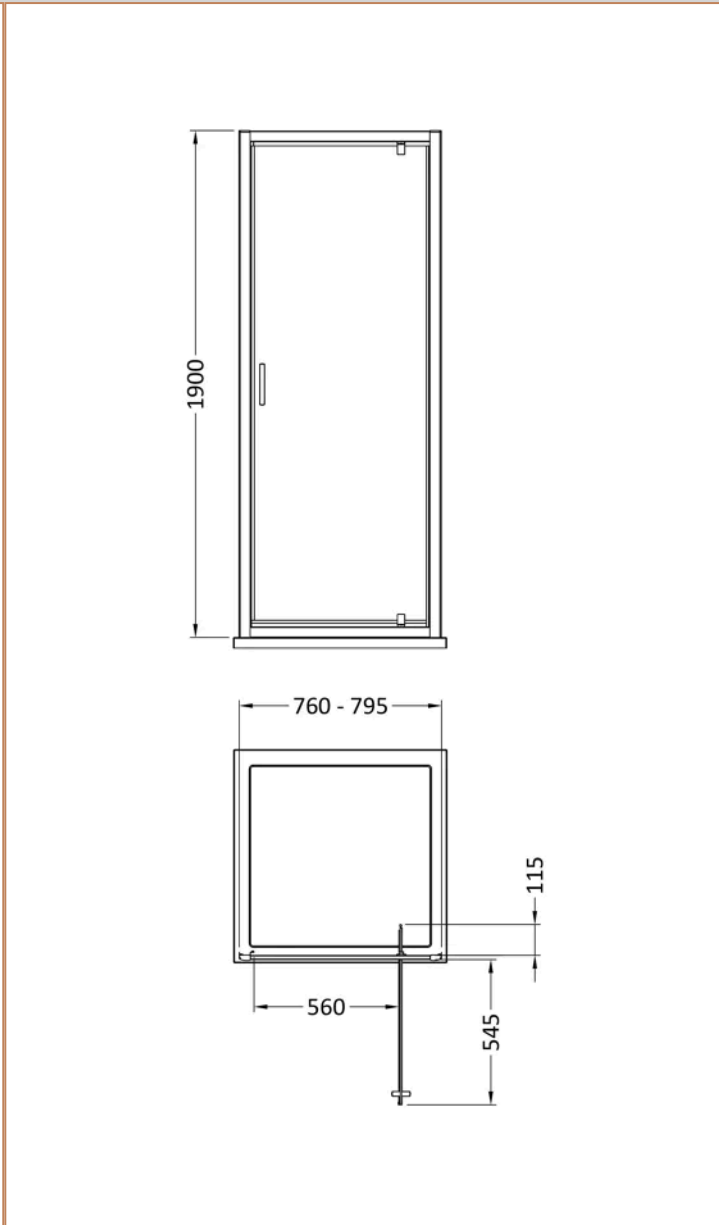

Sales Code: SMPD80-E6

Barcode: 5056678432273

Brand: nuie

Description: nuie Rene 800mm Chrome Pivot Shower Door

Product Dimensions

Product	1900 x 795 x 44mm (H x W x D)
Packaged	1962 x 810 x 62mm (H x W x D)
Nett Weight	23.9 kg
Packaged Weight	23.9 kg

Product Details

Country of Origin	China
Product Material	Aluminium
Colour/Finish	Chrome
Style	Contemporary
Handle Type	Square T Shape
Fixings Included	Yes
Easy Clean	No
Adjustment Max	795
Adjustment Min	760
Ce Certified	Yes
Easy Fit	Yes
Enclosure Design	Framed
Entry Width	560 mm
Frame Finish	Chrome
Glass Thickness	6 mm
Handle Material	ABS
Handles Included	Yes
No. Doors	1