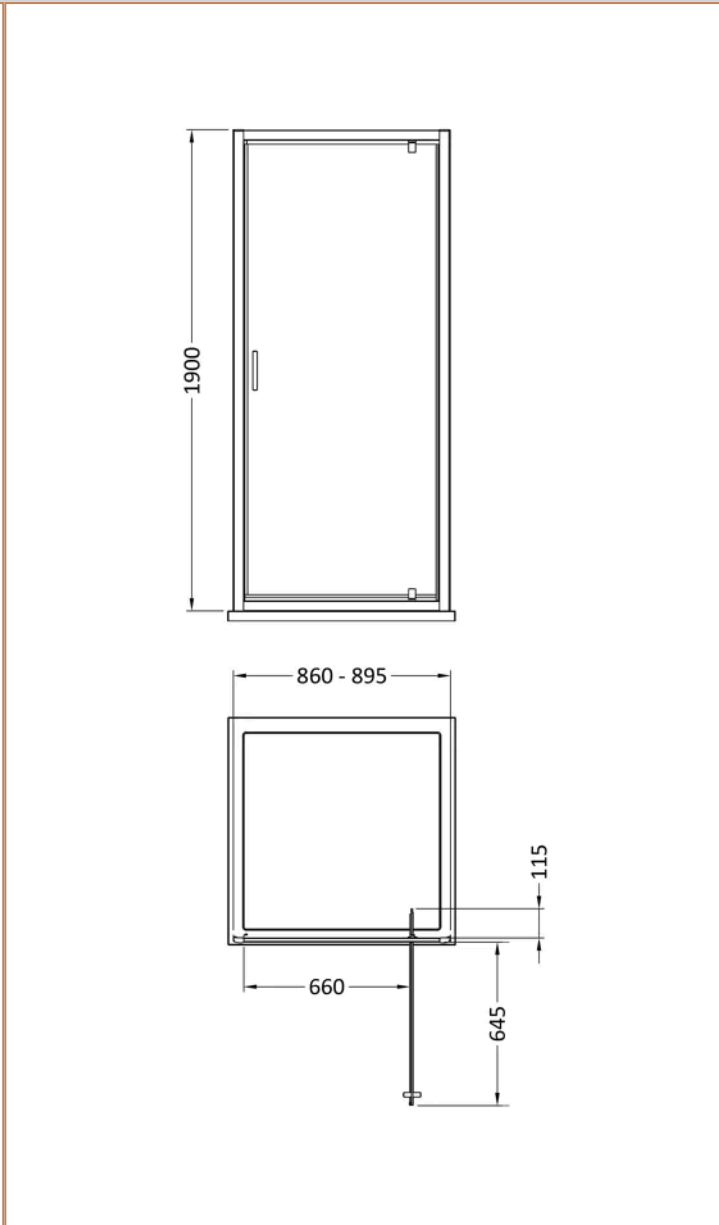

Sales Code: SMPD90-E6

Barcode: 5056678432280

Brand: nuie

Description: nuie Rene 900mm Chrome Pivot Shower Door

Product Dimensions

| | |
|-----------------|-------------------------------|
| Product | 1900 x 895 x 44mm (H x W x D) |
| Packaged | 1962 x 910 x 62mm (H x W x D) |
| Nett Weight | 26.6 kg |
| Packaged Weight | 26.6 kg |

Product Details

| | |
|-------------------|----------------|
| Country of Origin | China |
| Product Material | Aluminium |
| Colour/Finish | Chrome |
| Style | Contemporary |
| Handle Type | Square T Shape |
| Fixings Included | Yes |
| Easy Clean | No |
| Adjustment Max | 895 |
| Adjustment Min | 860 |
| Ce Certified | Yes |
| Easy Fit | Yes |
| Enclosure Design | Framed |
| Entry Width | 660 mm |
| Frame Finish | Chrome |
| Glass Thickness | 6 mm |
| Handle Material | ABS |
| Handles Included | Yes |
| No. Doors | 1 |