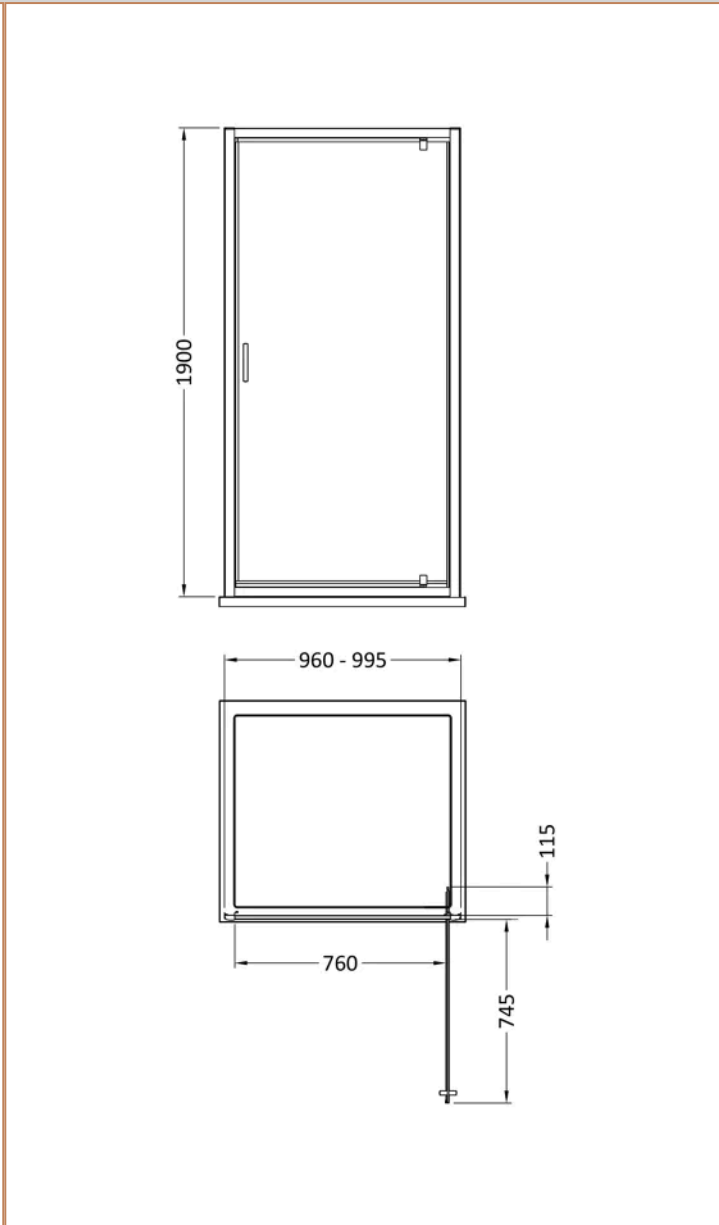

**Sales Code:** SMPD10-E6

**Barcode:** 5056678432259

**Brand:** nuie

**Description:** nuie Rene 1000mm Chrome Pivot Shower Door

**Product Dimensions**

Product	1900 x 995 x 44mm (H x W x D)
Packaged	1962 x 1010 x 62mm (H x W x D)
Nett Weight	32.5 kg
Packaged Weight	32.5 kg

**Product Details**

Country of Origin	China
Product Material	Aluminium
Colour/Finish	Chrome
Style	Contemporary
Handle Type	Square T Shape
Fixings Included	Yes
Easy Clean	No
Adjustment Max	995
Adjustment Min	960
Ce Certified	Yes
Easy Fit	Yes
Enclosure Design	Framed
Entry Width	760 mm
Frame Finish	Chrome
Glass Thickness	6 mm
Handle Material	ABS
Handles Included	Yes
No. Doors	1