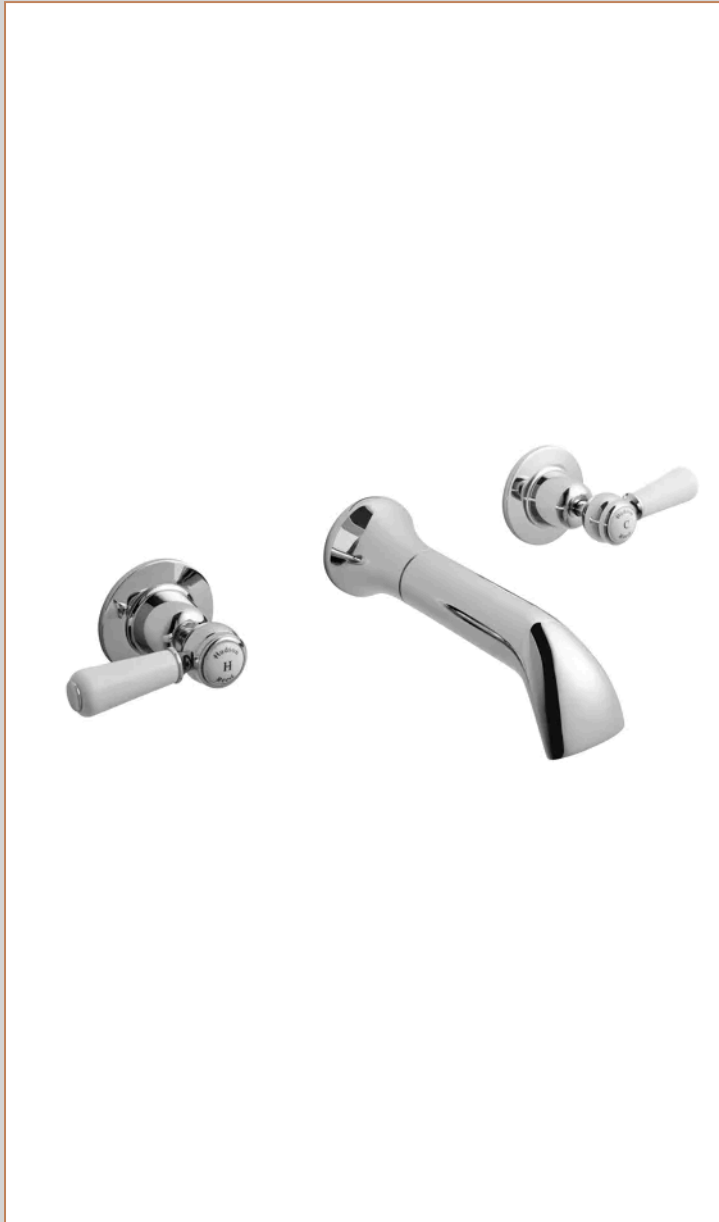

Sales Code:
BC317DL

Barcode: 5056211853169

Brand: Hudson
Reed

Description: Hudson Reed Topaz Chrome/White 3 Tap Hole Wall Mounted Basin Mixer With Dome Collar and Lever Handle

Product Dimensions	
Product	55 x 180mm (H x D)
Packaged	65 x 350 x 213mm (H x W x D)
Nett Weight	1.7 kg
Packaged Weight	2 kg
Packaging Details	
Label Size (mm)	50 x 100
Label Colour	White
Label Qty	1.0000
Product Details	
Country of Origin	China
Product Material	Brass
Control Type	Manual
WRAS Approved	No
Valve/Cartridge Type	1/4 Turn Ceramic Disc
Colour/Finish	Chrome
Mount Type	Wall Hung
Style	Traditional
Handle Type	Lever
TMV2 Approved	No
TMV3 Approved	No
Min Operating Pressure	0.1 Bar
Minimum Operation Pressure	0 Bar
Tap Spout Projection	180 mm
Valve / Cartridge Type	1/4 Turn Ceramic Disc
Waste Included	No