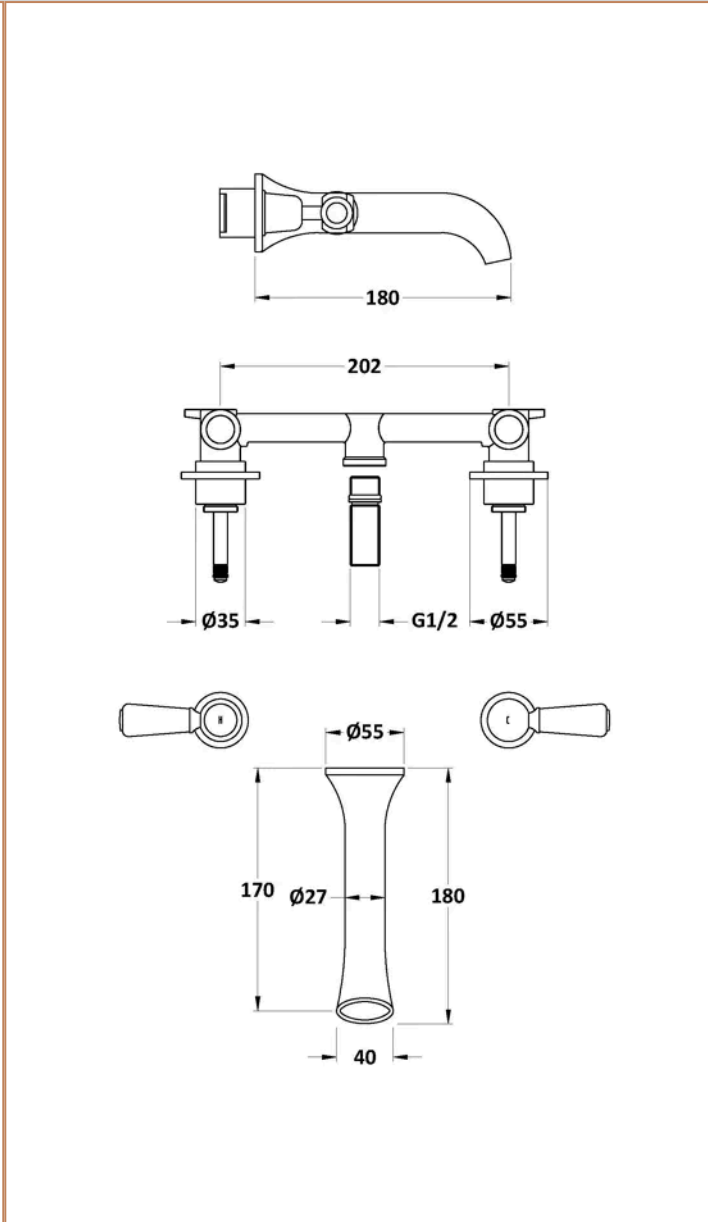

Sales Code:
BC317DL

Barcode: 5056211853169

Brand: Hudson
Reed

Description: Hudson Reed Topaz Chrome/White 3 Tap Hole Wall Mounted Basin Mixer With Dome Collar and Lever Handle

Product Dimensions	
Product	55 x 180mm (H x D)
Packaged	65 x 350 x 213mm (H x W x D)
Nett Weight	1.7 kg
Packaged Weight	2 kg
Packaging Details	
Label Size (mm)	50 x 100
Label Colour	White
Label Qty	1.0000
Product Details	
Country of Origin	China
Product Material	Brass
Control Type	Manual
WRAS Approved	No
Valve/Cartridge Type	1/4 Turn Ceramic Disc
Colour/Finish	Chrome
Mount Type	Wall Hung
Style	Traditional
Handle Type	Lever
TMV2 Approved	No
TMV3 Approved	No
Min Operating Pressure	0.1 Bar
Minimum Operation Pressure	0 Bar
Tap Spout Projection	180 mm
Valve / Cartridge Type	1/4 Turn Ceramic Disc
Waste Included	No