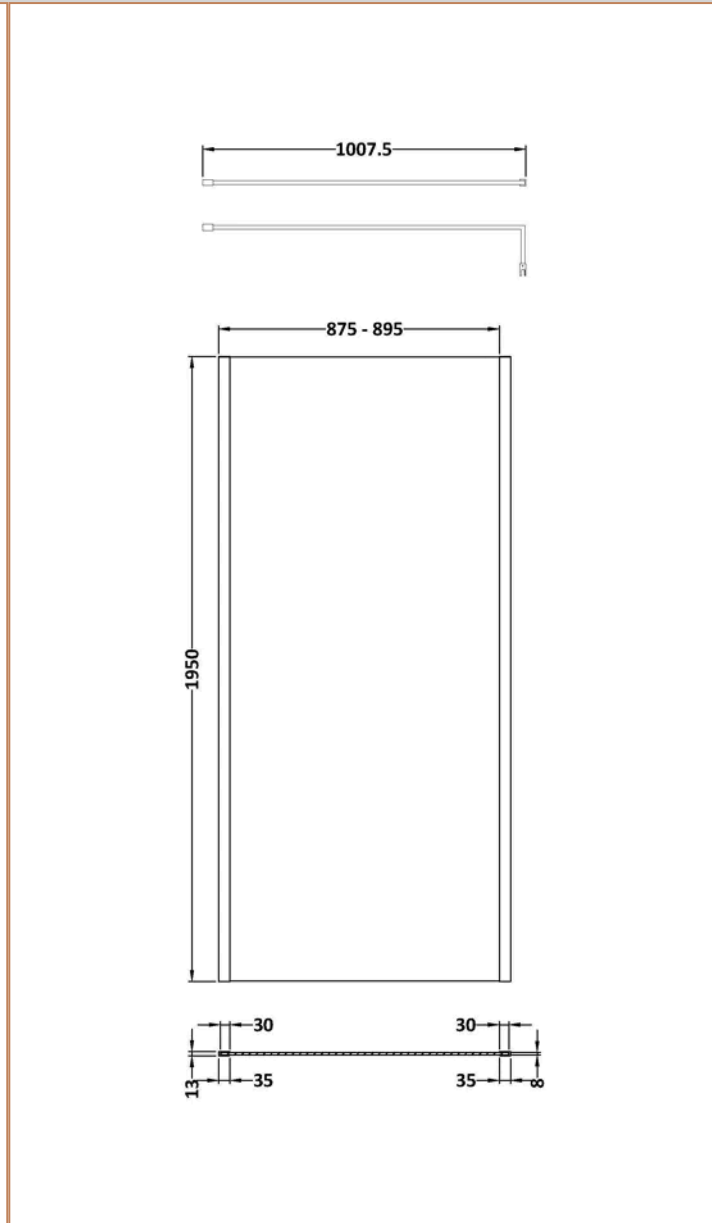

Sales Code: NWO90BP

Barcode: 5056883735053

Brand: nuie

Description: nuie 900mm Matt Black Wetroom Panel

Product Dimensions

Product	1950 x 900 x 14mm (H x W x D)
Packaged	2070 x 950 x 60mm (H x W x D)
Nett Weight	40.3 kg
Packaged Weight	40.3 kg

Sales Code: FIX024

Barcode: 5056211847342

Brand: Hudson Reed

Description: Matt Black Wetroom Screen Support Arm

Product Dimensions

Product	15 x 150 x 1000mm (H x W x D)
Packaged	35 x 160 x 1020mm (H x W x D)
Nett Weight	0.67 kg
Packaged Weight	0.7 kg

Product	1950 x 900 x 8mm (H x W x D)
Packaged	2070 x 950 x 60mm (H x W x D)
Nett Weight	40.3 kg
Packaged Weight	40.3 kg

Product Details

Country of Origin	China
Easy Clean	No
Ce Certified	Yes
Easy Fit	No
Enclosure Design	Frameless
Glass Thickness	8 mm

Product Dimensions

Packaged	400 x 50 x 1970mm (H x W x D)
Nett Weight	1.01 kg
Packaged Weight	1.42 kg

Product Details

Country of Origin	China
Colour/Finish	Matt Black