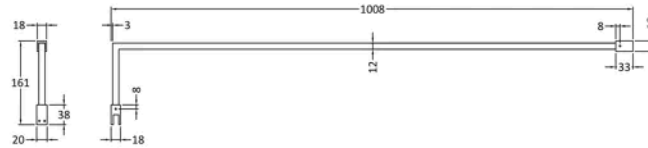

Sales Code: FIX024

Barcode: 5056211847342

Brand: Hudson Reed

Description: Matt Black Wetroom Screen Support Arm

Product Dimensions

Product	15 x 150 x 1000mm (H x W x D)
Packaged	35 x 160 x 1020mm (H x W x D)
Nett Weight	0.67 kg
Packaged Weight	0.7 kg

Product Details

Country of Origin	China
Product Material	Stainless Steel
Colour/Finish	Matt Black
Style	Contemporary