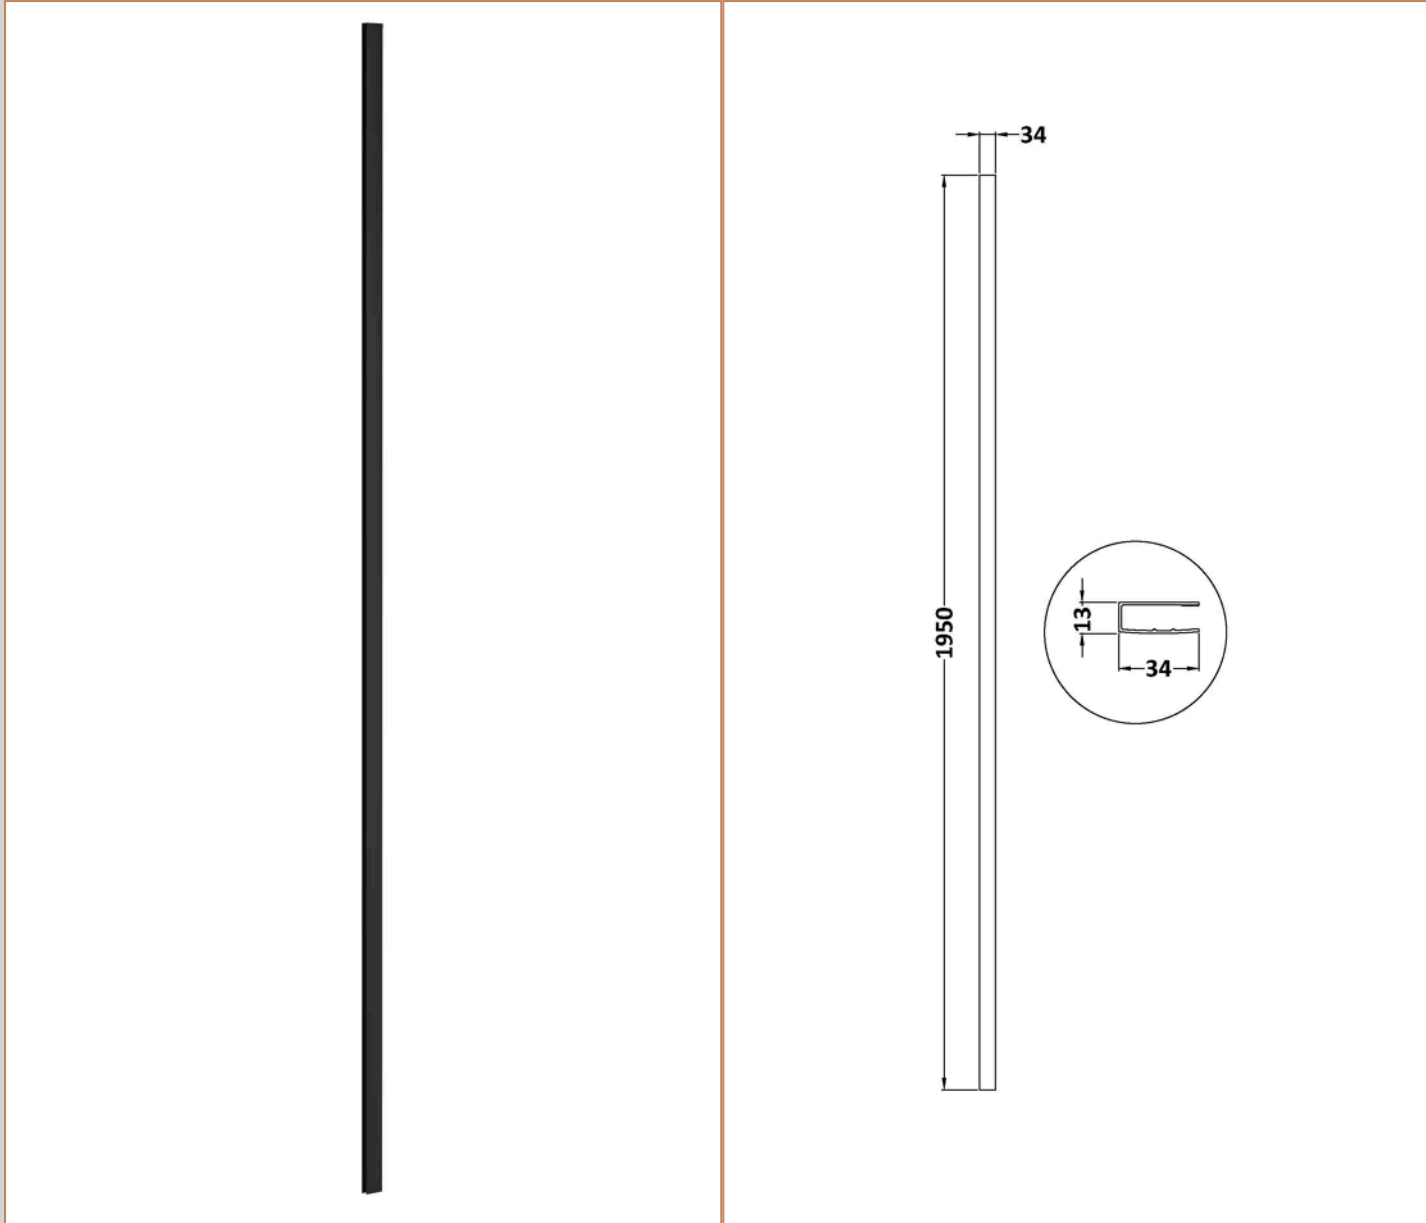

Product Details

Country of Origin	China
Product Material	Stainless Steel
Colour/Finish	Matt Black
Style	Contemporary

Sales Code: WRSB900G

Barcode: 5056462620749

Brand: OEM

Description: Missing title

Product Dimensions

Product	1950 x 900 x 8mm (H x W x D)
Packaged	2070 x 950 x 60mm (H x W x D)
Nett Weight	40.3 kg
Packaged Weight	40.3 kg

Product Details

Country of Origin	China
Easy Clean	No
Ce Certified	Yes
Easy Fit	No
Enclosure Design	Frameless
Glass Thickness	8 mm

Sales Code: WRSF004

Barcode: 5056211807643

Brand: Hudson Reed

Description: Matt Black 1950mm Wetroom Wall Channel

Product Dimensions

Product	1950 x 34 x 13mm (H x W x D)
Packaged	400 x 50 x 1970mm (H x W x D)
Nett Weight	1.01 kg
Packaged Weight	1.42 kg

Product Dimensions

Packaged	400 x 50 x 1970mm (H x W x D)
Nett Weight	1.01 kg
Packaged Weight	1.42 kg

Product Details

Country of Origin	China
Colour/Finish	Matt Black