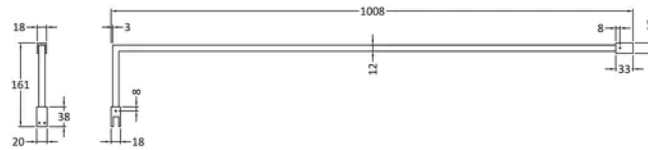

Sales Code: FIX024

Barcode: 5056211847342

Brand: Hudson Reed

Description: Matt Black Wetroom Screen Support Arm

Product Dimensions

Product	15 x 150 x 1000mm (H x W x D)
Packaged	35 x 160 x 1020mm (H x W x D)
Nett Weight	0.67 kg
Packaged Weight	0.7 kg

Product Details

Country of Origin	China
Product Material	Stainless Steel
Colour/Finish	Matt Black
Style	Contemporary