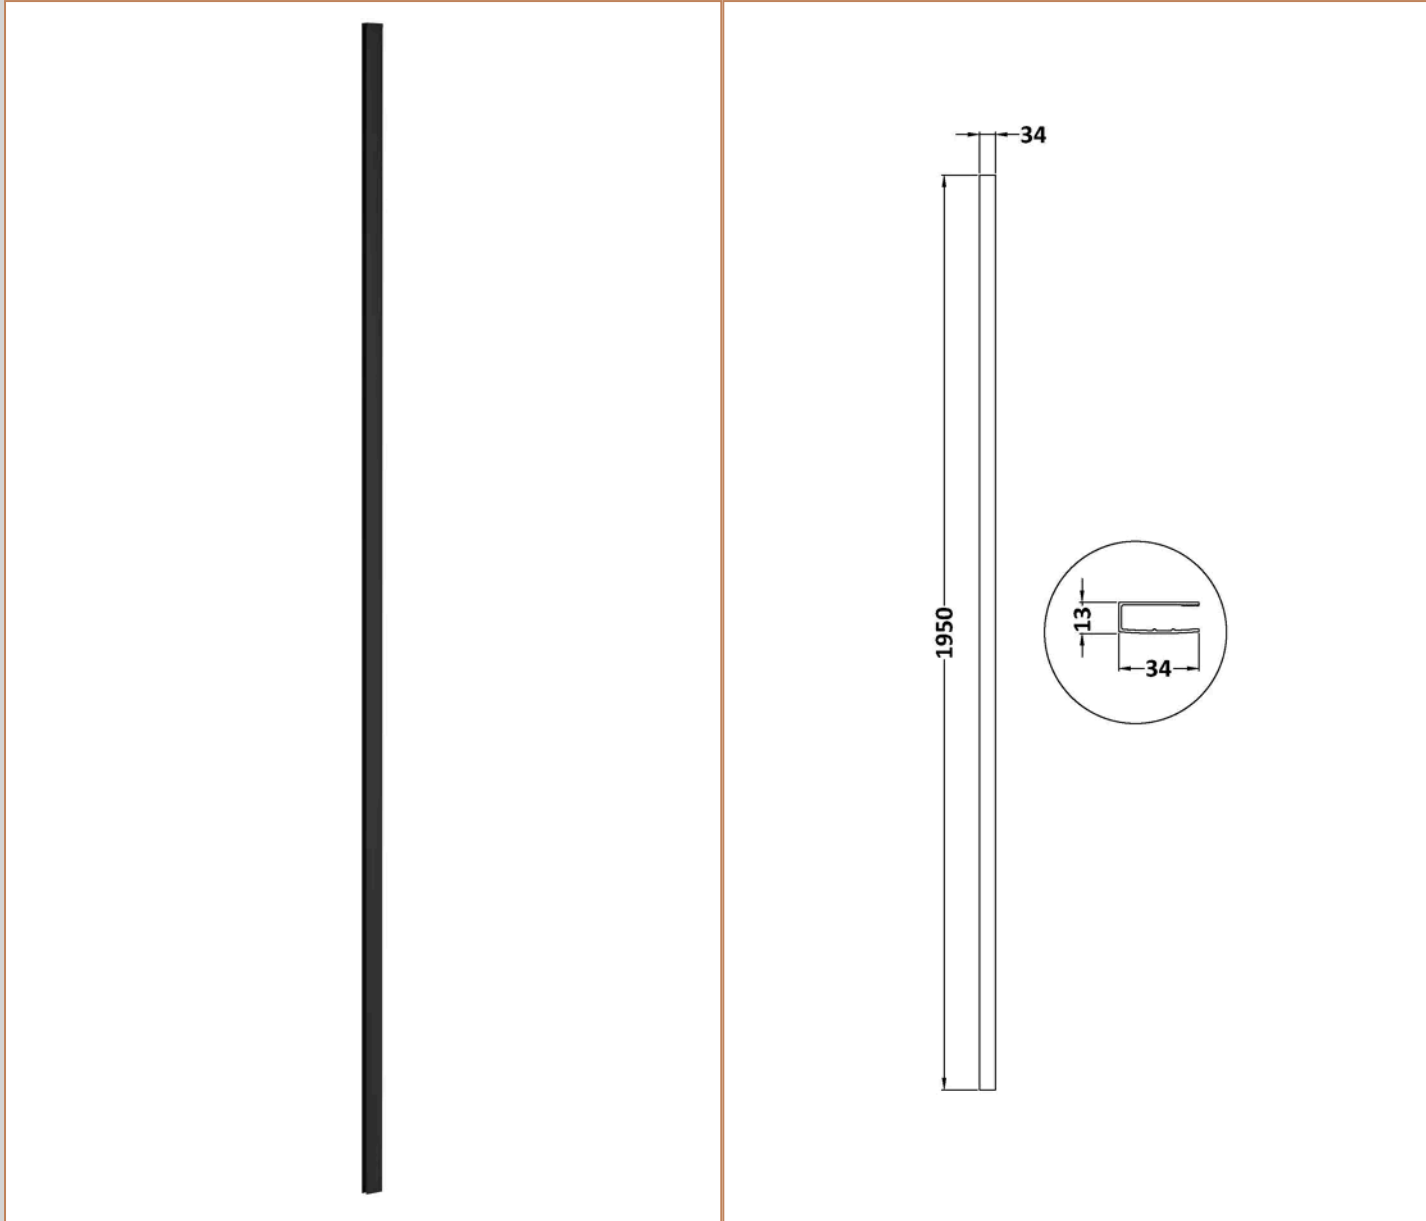

Product Details

Country of Origin	China
Product Material	Stainless Steel
Colour/Finish	Matt Black
Style	Contemporary

Sales Code: WRSB1100G

Barcode: 5056462620763

Brand: OEM

Description: Glass Only 1100 x 1950 x 8mm

Product Dimensions

Product	1950 x 1100 x 8mm (H x W x D)
Packaged	2070 x 1150 x 60mm (H x W x D)
Nett Weight	48.8 kg
Packaged Weight	48.8 kg

Product Details

Country of Origin	China
Easy Clean	No
Ce Certified	Yes
Easy Fit	No
Enclosure Design	Frameless
Glass Thickness	8 mm

Sales Code: WRSF004

Barcode: 5056211807643

Brand: Hudson Reed

Description: Matt Black 1950mm Wetroom Wall Channel

Product Dimensions

Product	1950 x 34 x 13mm (H x W x D)
Packaged	400 x 50 x 1970mm (H x W x D)
Nett Weight	1.01 kg
Packaged Weight	1.42 kg

Product Dimensions

Packaged	400 x 50 x 1970mm (H x W x D)
Nett Weight	1.01 kg
Packaged Weight	1.42 kg

Product Details

Country of Origin	China
Colour/Finish	Matt Black