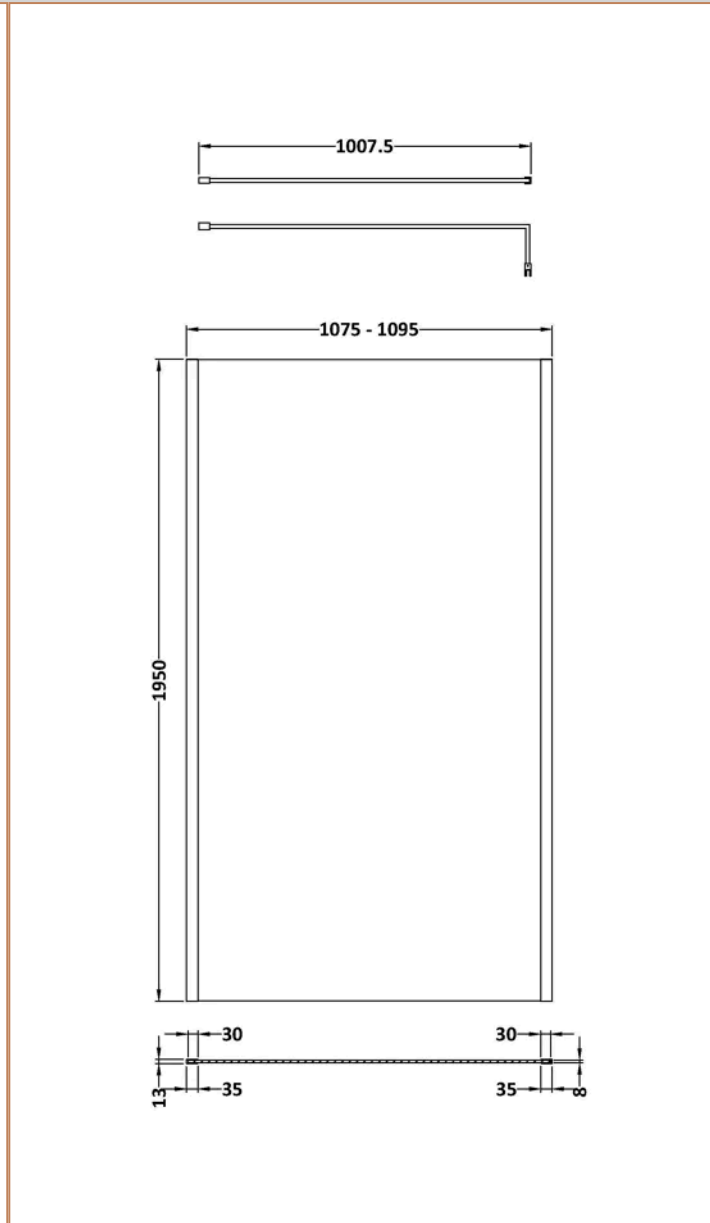

Sales Code: NWOFF11BP

Barcode: 5056883735091

Brand: nuie

Description: nuie 1100mm Matt Black Wetroom Panel

Product Dimensions

Product	1950 x 1100 x 14mm (H x W x D)
Packaged	2070 x 1150 x 60mm (H x W x D)
Nett Weight	48.8 kg
Packaged Weight	48.8 kg

Sales Code: FIX024

Barcode: 5056211847342

Brand: Hudson Reed

Description: Matt Black Wetroom Screen Support Arm

Product Dimensions

Product	15 x 150 x 1000mm (H x W x D)
Packaged	35 x 160 x 1020mm (H x W x D)
Nett Weight	0.67 kg
Packaged Weight	0.7 kg

Product Dimensions

Product	1950 x 1100 x 8mm (H x W x D)
Packaged	2070 x 1150 x 60mm (H x W x D)
Nett Weight	48.8 kg
Packaged Weight	48.8 kg

Product Details

Country of Origin	China
Easy Clean	No
Ce Certified	Yes
Easy Fit	No
Enclosure Design	Frameless
Glass Thickness	8 mm

Product Dimensions

Packaged	400 x 50 x 1970mm (H x W x D)
Nett Weight	1.01 kg
Packaged Weight	1.42 kg

Product Details

Country of Origin	China
Colour/Finish	Matt Black