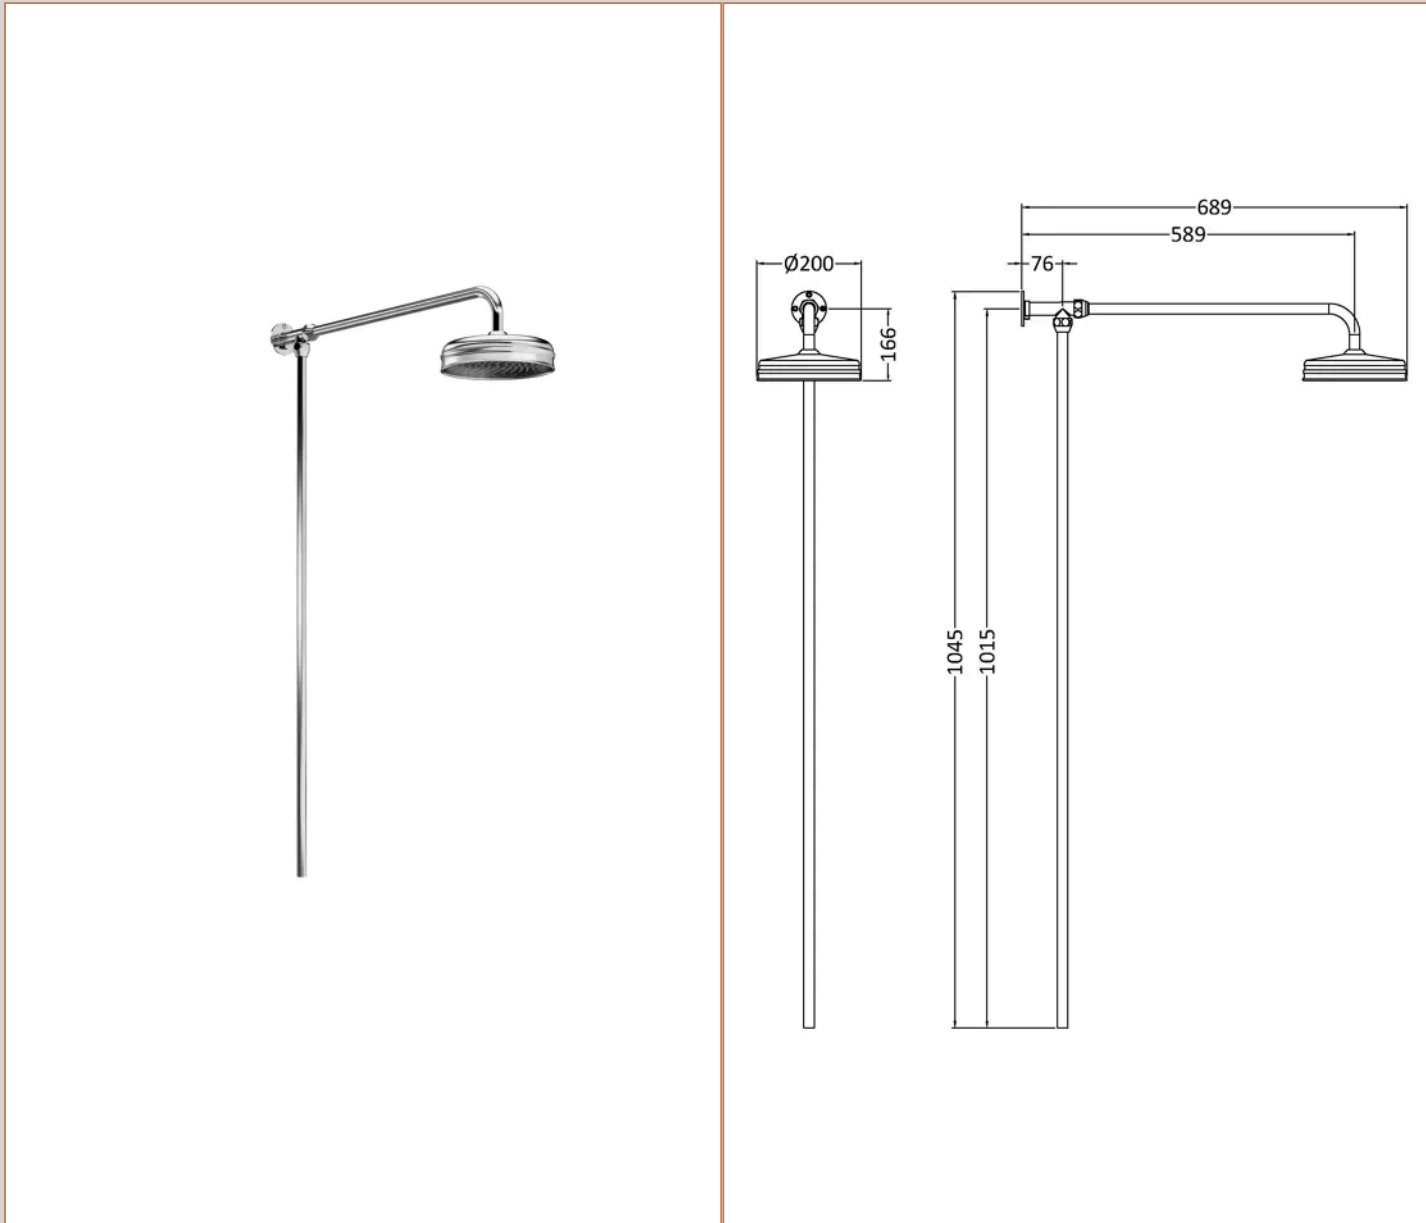

**Sales Code:** AM310

**Barcode:** 5056883706183

**Brand:** Hudson Reed

**Description:** Hudson Reed Chrome Rigid Riser Shower Kit

**Product Dimensions**

Product	1045 x 200 x 689mm (H x W x D)
Packaged	110 x 240 x 1100mm (H x W x D)
Nett Weight	5 kg
Packaged Weight	5 kg

**Packaging Details**

Label Size (mm)	50 x 100
Label Colour	White
Label Qty	2.0000

**Product Details**

Country of Origin	China
Product Material	Brass
Control Type	Not Applicable
WRAS Approved	No
Colour/Finish	Chrome
Mount Type	Surface/Wall
TMV2 Approved	No
TMV3 Approved	No
Pipe Size	18 mm
Min Operating Pressure	0.5 Bar
Minimum Operation Pressure	1 Bar
No. Outlets	1.0000
Outlet Elbow Supplied	No