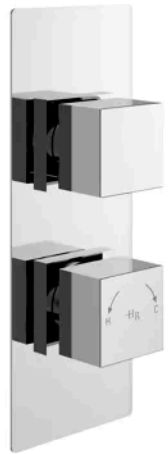

Sales Code: SQRTW01

Barcode: 5056211855095

Brand: Hudson Reed

Description: Hudson Reed Chrome Twin Shower Valve

Product Dimensions

Product	215 x 80 x 136mm (H x W x D)
Packaged	110 x 240 x 250mm (H x W x D)
Outer Box	420 x 290 x 500mm (H x W x D)
Nett Weight	2.57 kg
Packaged Weight	2.57 kg

Packaging Details

Label Size (mm)	50 x 100
Label Colour	White
Label Qty	2.0000

Product Details

Country of Origin	United Kingdom
Product Material	Brass Abs
Control Type	Manual
WRAS Approved	Yes
Valve/Cartridge Type	1/4 Turn
Colour/Finish	Chrome
Mount Type	Recessed/Wall
Style	Contemporary
Handle Type	Square
TMV2 Approved	Yes
TMV3 Approved	No
Handset Included	No
Head Included	No
Min Operating Pressure	0.1 Bar
Minimum Operation Pressure	0 Bar
No. Outlets	1.0000
Outlet Elbow Supplied	No
Tmv2 Approval Number	2603035
Valve / Cartridge Type	1/4 Turn
Wras Approval No	250602040