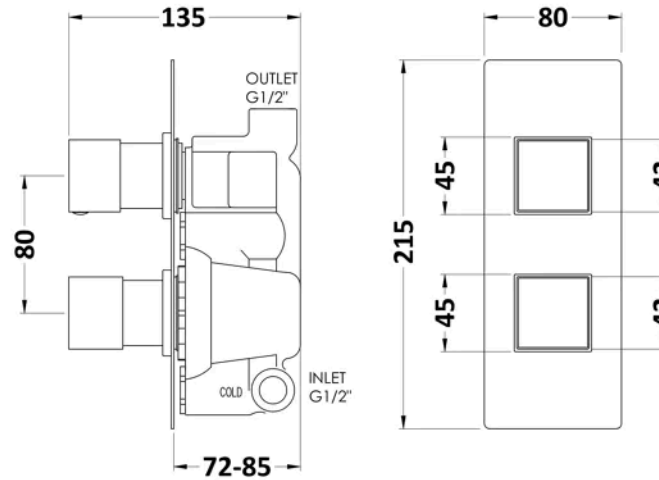

Sales Code: SQRTW01

Barcode: 5056211855095

Brand: Hudson Reed

Description: Hudson Reed Chrome Twin Shower Valve

Product Dimensions

Product	215 x 80 x 136mm (H x W x D)
Packaged	110 x 240 x 250mm (H x W x D)
Outer Box	420 x 290 x 500mm (H x W x D)
Nett Weight	2.57 kg
Packaged Weight	2.57 kg

Packaging Details

Label Size (mm)	50 x 100
Label Colour	White
Label Qty	2.0000

Product Details

Country of Origin	United Kingdom
Product Material	Brass Abs
Control Type	Manual
WRAS Approved	Yes
Valve/Cartridge Type	1/4 Turn
Colour/Finish	Chrome
Mount Type	Recessed/Wall
Style	Contemporary
Handle Type	Square
TMV2 Approved	Yes
TMV3 Approved	No
Handset Included	No
Head Included	No
Min Operating Pressure	0.1 Bar
Minimum Operation Pressure	0 Bar
No. Outlets	1.0000
Outlet Elbow Supplied	No
Tmv2 Approval Number	2603035
Valve / Cartridge Type	1/4 Turn
Wras Approval No	250602040