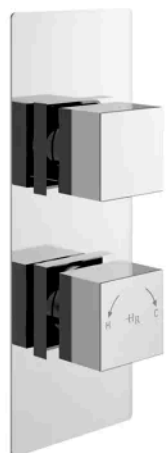

Sales Code: SQRTW02

Barcode: 5056211855101

Brand: Hudson Reed

Description: Hudson Reed Chrome Twin Shower Valve With Diverter

Product Dimensions

Product	215 x 80 x 136mm (H x W x D)
Packaged	130 x 240 x 250mm (H x W x D)
Nett Weight	2.9 kg
Packaged Weight	2.9 kg

Packaging Details

Label Size (mm)	50 x 100
Label Colour	White
Label Qty	2.0000

Product Details

Country of Origin	United Kingdom
Product Material	Brass Abs
Control Type	Manual
WRAS Approved	Yes
Valve/Cartridge Type	1/4 Turn
Colour/Finish	Chrome
Mount Type	Recessed/Wall
Style	Contemporary
Handle Type	Square
TMV2 Approved	Yes
TMV3 Approved	No
Pipe Size	15 mm & 22 mm
Handset Included	No
Head Included	No
Min Operating Pressure	0.5 Bar
Minimum Operation Pressure	1 Bar
No. Outlets	2.0000
Outlet Elbow Supplied	No
Tmv2 Approval Number	2603035
Valve / Cartridge Type	1/4 Turn
Wras Approval No	250602040