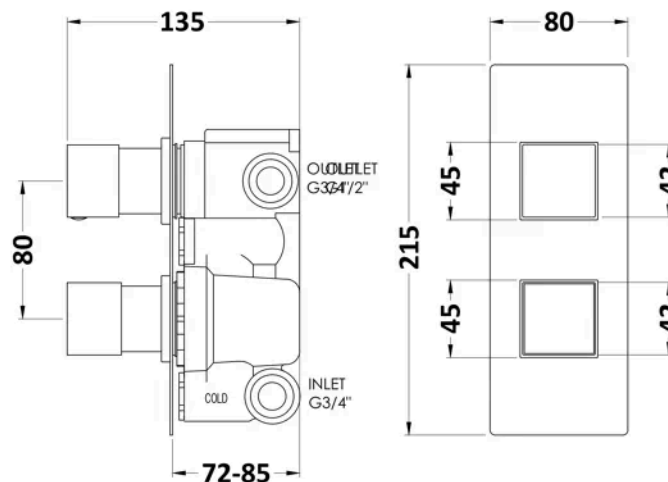

Sales Code: SQRTW02

Barcode: 5056211855101

Brand: Hudson Reed

Description: Hudson Reed Chrome Twin Shower Valve With Diverter

Product Dimensions

Product	215 x 80 x 136mm (H x W x D)
Packaged	130 x 240 x 250mm (H x W x D)
Nett Weight	2.9 kg
Packaged Weight	2.9 kg

Packaging Details

Label Size (mm)	50 x 100
Label Colour	White
Label Qty	2.0000

Product Details

Country of Origin	United Kingdom
Product Material	Brass Abs
Control Type	Manual
WRAS Approved	Yes
Valve/Cartridge Type	1/4 Turn
Colour/Finish	Chrome
Mount Type	Recessed/Wall
Style	Contemporary
Handle Type	Square
TMV2 Approved	Yes
TMV3 Approved	No
Pipe Size	15 mm & 22 mm
Handset Included	No
Head Included	No
Min Operating Pressure	0.5 Bar
Minimum Operation Pressure	1 Bar
No. Outlets	2.0000
Outlet Elbow Supplied	No
Tmv2 Approval Number	2603035
Valve / Cartridge Type	1/4 Turn
Wras Approval No	250602040