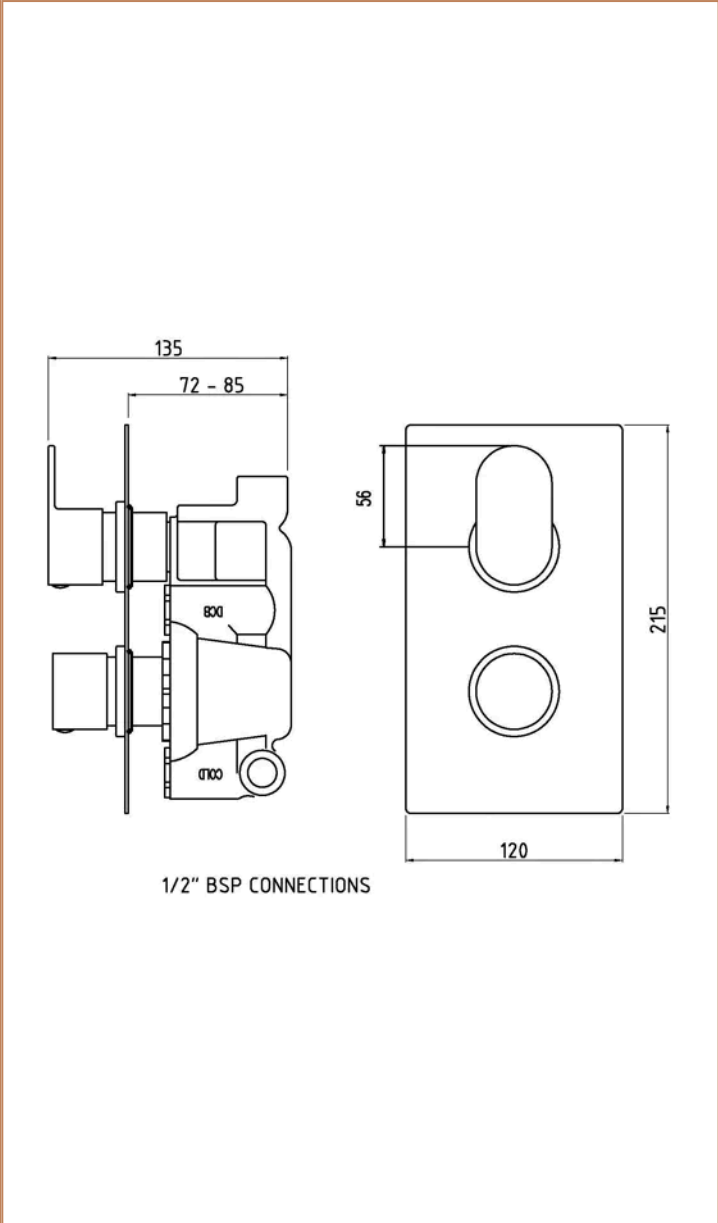

Sales Code: REI3607

Barcode: 5055275832943

Brand: Hudson Reed

Description: Hudson Reed Chrome Twin Shower Valve With Diverter

Product Dimensions

Product	215 x 120 x 135mm (H x W x D)
Packaged	130 x 240 x 250mm (H x W x D)
Outer Box	420 x 290 x 500mm (H x W x D)
Nett Weight	2.9 kg
Packaged Weight	2.9 kg

Packaging Details

Label Size (mm)	50 x 100
Label Colour	White
Label Qty	1.0000

Product Details

Country of Origin	United Kingdom
Product Material	Brass Abs
Control Type	Manual
WRAS Approved	Yes
Valve/Cartridge Type	1/4 Turn
Colour/Finish	Chrome
Mount Type	Wall Hung
Style	Contemporary
Handle Type	Lever/Round
TMV2 Approved	Yes
TMV3 Approved	No
Pipe Size	22 mm (3/4" BSP)
Pipe Centres	125
Handset Included	No
Head Included	No
Min Operating Pressure	0.5 Bar
Minimum Operation Pressure	1 Bar
No. Outlets	2.0000
Tmv2 Approval Number	2603035
Valve / Cartridge Type	1/4 Turn
Wras Approval No	250602040