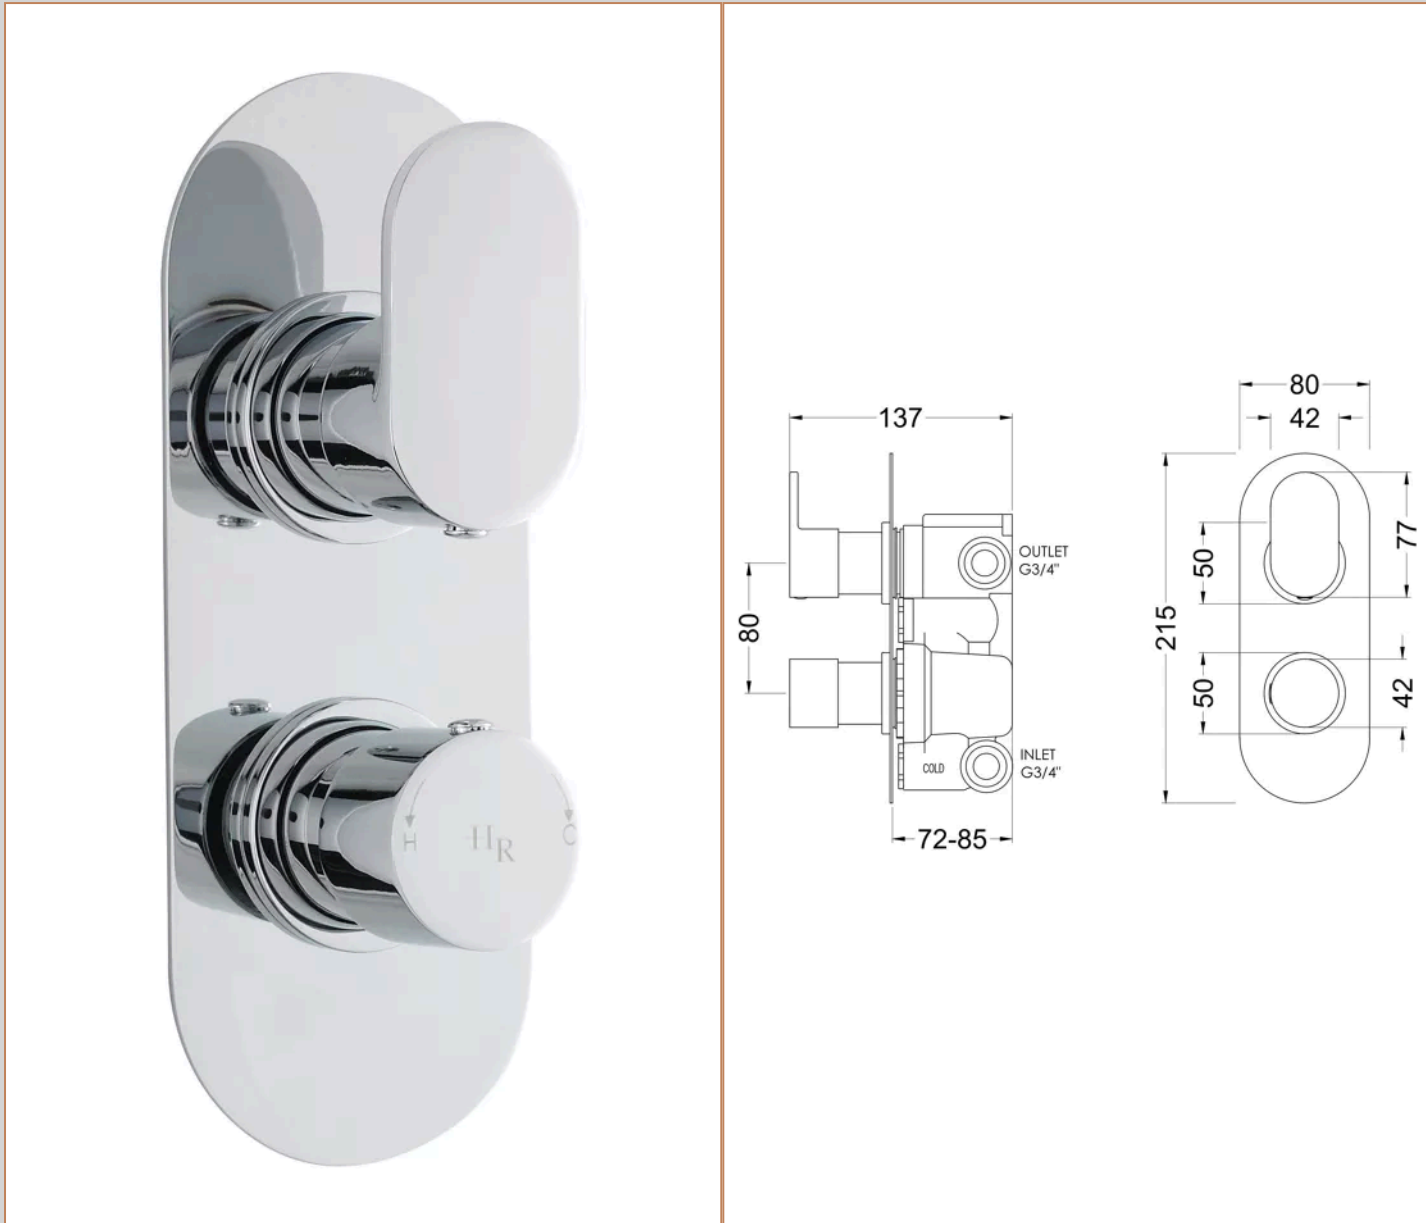

Sales Code: REI3407

Barcode: 5055369010172

Brand: Hudson Reed

Description: Hudson Reed Chrome Twin Shower Valve With Diverter

Product Dimensions

Product	215 x 80 x 136mm (H x W x D)
Packaged	130 x 240 x 250mm (H x W x D)
Nett Weight	2.9 kg
Packaged Weight	2.9 kg

Packaging Details

Label Size (mm)	50 x 100
Label Colour	White
Label Qty	2.0000

Product Details

Country of Origin	United Kingdom
Product Material	Brass Abs
Control Type	Manual
WRAS Approved	Yes
Valve/Cartridge Type	1/4 Turn
Colour/Finish	Chrome
Mount Type	Recessed/Wall
Style	Contemporary
Handle Type	Lever/Round
TMV2 Approved	Yes
TMV3 Approved	No
Pipe Size	15 mm & 22 mm
Handset Included	No
Head Included	No
Min Operating Pressure	0.5 Bar
Minimum Operation Pressure	1 Bar
No. Outlets	2.0000
Outlet Elbow Supplied	No
Tmv2 Approval Number	2603035
Valve / Cartridge Type	1/4 Turn
Wras Approval No	250602040