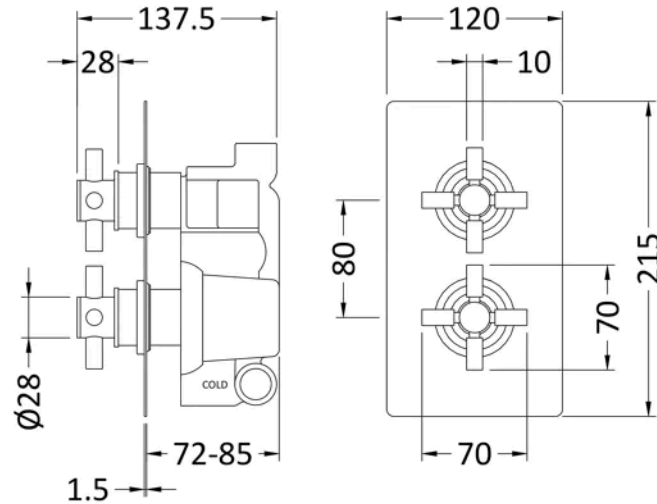

Sales Code:
KRI3207

Barcode: 5055146152279

Brand: Hudson
Reed

Description: Hudson Reed Tec Chrome Crosshead Twin Thermostatic Shower Valve With Diverter

Product Dimensions

Product	215 x 120 x 138mm (H x W x D)
Packaged	90 x 100 x 1200mm (H x W x D)
Nett Weight	4.66 kg
Packaged Weight	4.66 kg

Packaging Details

Label Size (mm)	50 x 100
Label Colour	White
Label Qty	2.0000

Product Details

Country of Origin	United Kingdom
Product Material	Brass Abs
Control Type	Manual
WRAS Approved	Yes
Valve/Cartridge Type	1/4 Turn
Colour/Finish	Chrome
Mount Type	Recessed/Wall
Style	Contemporary
Handle Type	Crosshead
TMV2 Approved	Yes
TMV3 Approved	No
Pipe Size	15 mm & 22 mm
Handset Included	No
Head Included	No
Min Operating Pressure	0.5 Bar
Minimum Operation Pressure	1 Bar
No. Outlets	2.0000
Outlet Elbow Supplied	No
Tmv2 Approval Number	2603035
Valve / Cartridge Type	1/4 Turn
Wras Approval No	250602040