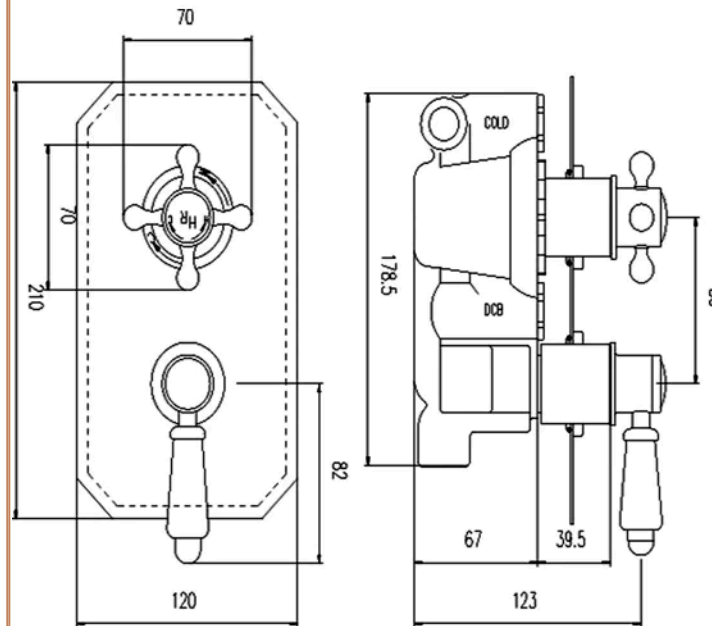

Sales Code: TSVT004

Barcode: 5055275831618

Brand: Hudson Reed

Description: Hudson Reed Topaz Chrome Concealed Dual Shower Valve With Diverter

Product Dimensions

Product	230 x 120 x 135mm (H x W x D)
Packaged	130 x 240 x 250mm (H x W x D)
Nett Weight	2.8 kg
Packaged Weight	3 kg

Packaging Details

Label Size (mm)	50 x 100
Label Colour	White
Label Qty	1.0000

Product Details

Country of Origin	United Kingdom
Product Material	Brass Abs
Control Type	Manual
WRAS Approved	Yes
Valve/Cartridge Type	1/4 Turn
Colour/Finish	Chrome
Mount Type	Wall Hung
Style	Traditional
Handle Type	Crosshead/Lever
TMV2 Approved	Yes
TMV3 Approved	No
Handset Included	No
Head Included	No
Min Operating Pressure	0.1 Bar
Minimum Operation Pressure	0 Bar
No. Outlets	2.0000
Tmv2 Approval Number	2603035
Valve / Cartridge Type	1/4 Turn
Wras Approval No	250602040