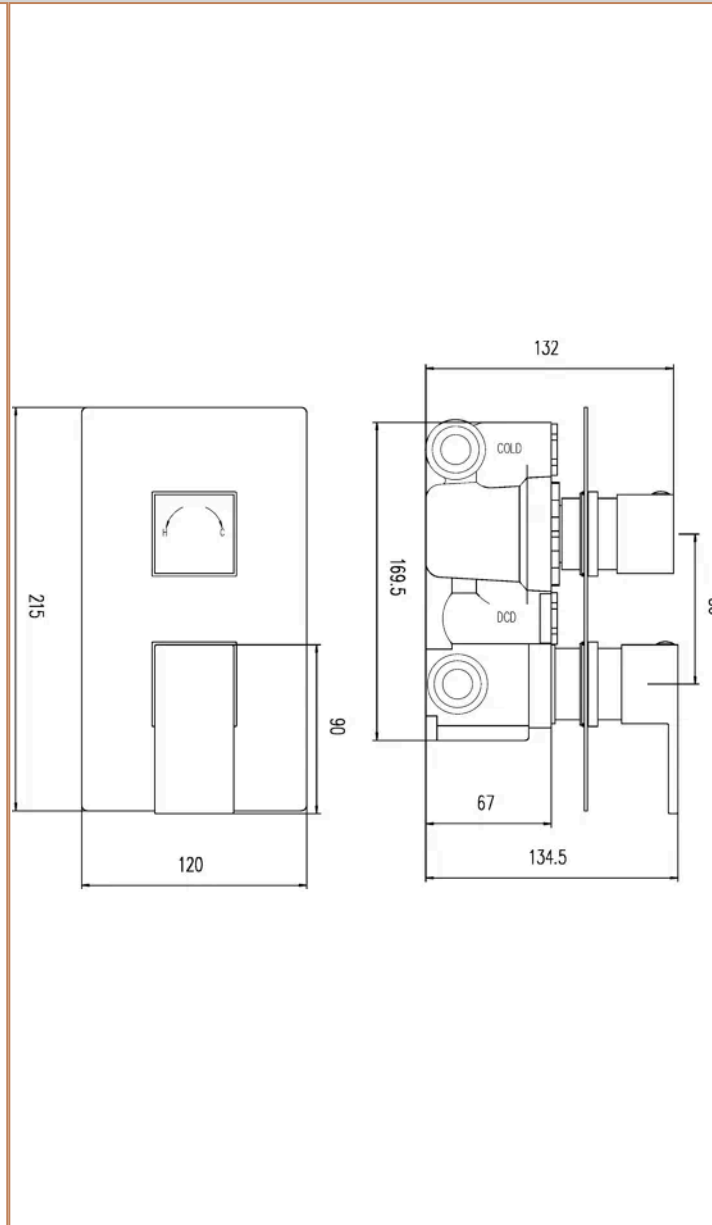

**Sales Code:** ART3210

**Barcode:** 5055146198864

**Brand:** Hudson Reed

**Description:** Hudson Reed Art Chrome Twin Thermostatic Shower Valve

**Product Dimensions**

Product	215 x 120 x 135mm (H x W x D)
Packaged	110 x 240 x 250mm (H x W x D)
Outer Box	370 x 500 x 275mm (H x W x D)
Nett Weight	2.64 kg
Packaged Weight	2.64 kg

**Packaging Details**

Label Size (mm)	50 x 100
Label Colour	White
Label Qty	2.0000

**Product Details**

Country of Origin	United Kingdom
Product Material	Brass Abs
Control Type	Manual
WRAS Approved	Yes
Valve/Cartridge Type	1/4 Turn
Colour/Finish	Chrome
Mount Type	Recessed/Wall
Style	Contemporary
Handle Type	Lever/Square
TMV2 Approved	Yes
TMV3 Approved	No
Handset Included	No
Head Included	No
Min Operating Pressure	0.1 Bar
Minimum Operation Pressure	0 Bar
No. Outlets	1.0000
Outlet Elbow Supplied	No
Tmv2 Approval Number	2603035
Valve / Cartridge Type	1/4 Turn
Wras Approval No	250602040