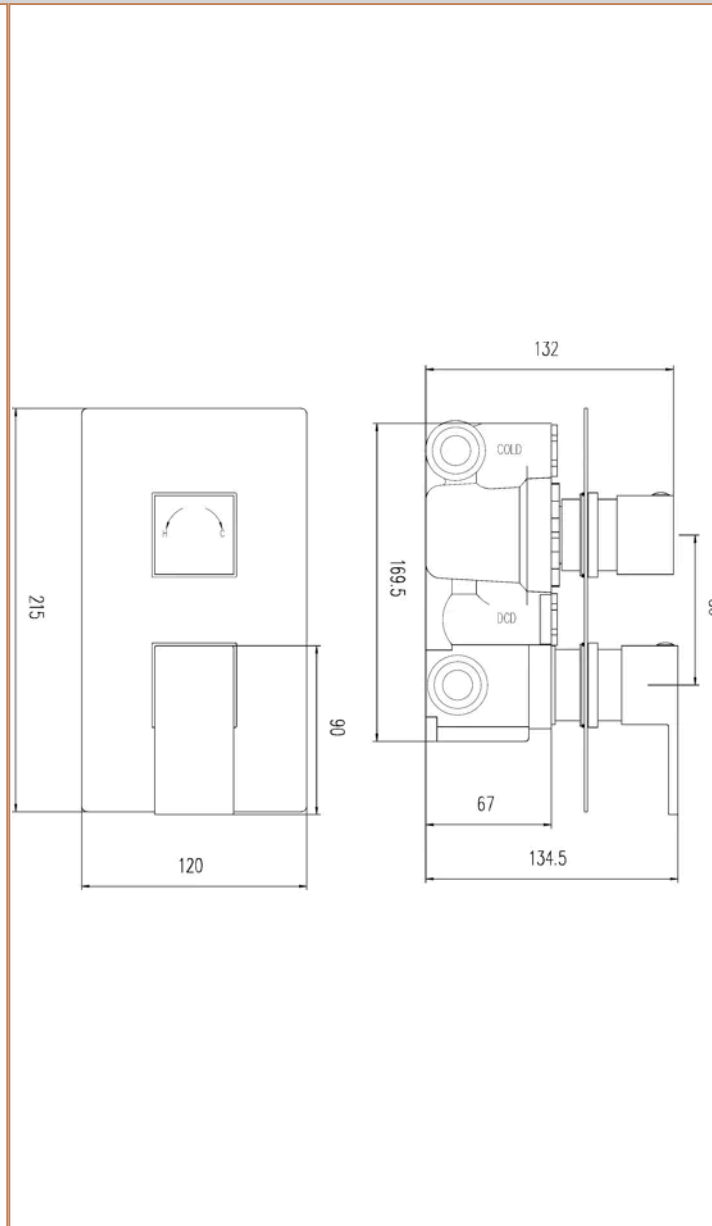

**Sales Code:** ART3207

**Barcode:** 5055146198871

**Brand:** Hudson Reed

**Description:** Hudson Reed Art Chrome Twin Thermostatic Shower Valve With Diverter

**Product Dimensions**

Product	215 x 120 x 135mm (H x W x D)
Packaged	130 x 240 x 250mm (H x W x D)
Nett Weight	2.59 kg
Packaged Weight	2.7 kg

**Packaging Details**

Label Size (mm)	50 x 100
Label Colour	White
Label Qty	2.0000

**Product Details**

Country of Origin	United Kingdom
Product Material	Brass Abs
Control Type	Manual
WRAS Approved	Yes
Valve/Cartridge Type	1/4 Turn
Colour/Finish	Chrome
Mount Type	Recessed/Wall
Style	Contemporary
Handle Type	Lever/Square
TMV2 Approved	Yes
TMV3 Approved	No
Pipe Size	15 mm & 22 mm
Handset Included	No
Head Included	No
Min Operating Pressure	0.5 Bar
Minimum Operation Pressure	1 Bar
No. Outlets	2.0000
Outlet Elbow Supplied	No
Tmv2 Approval Number	2603035
Valve / Cartridge Type	1/4 Turn
Wras Approval No	250602040