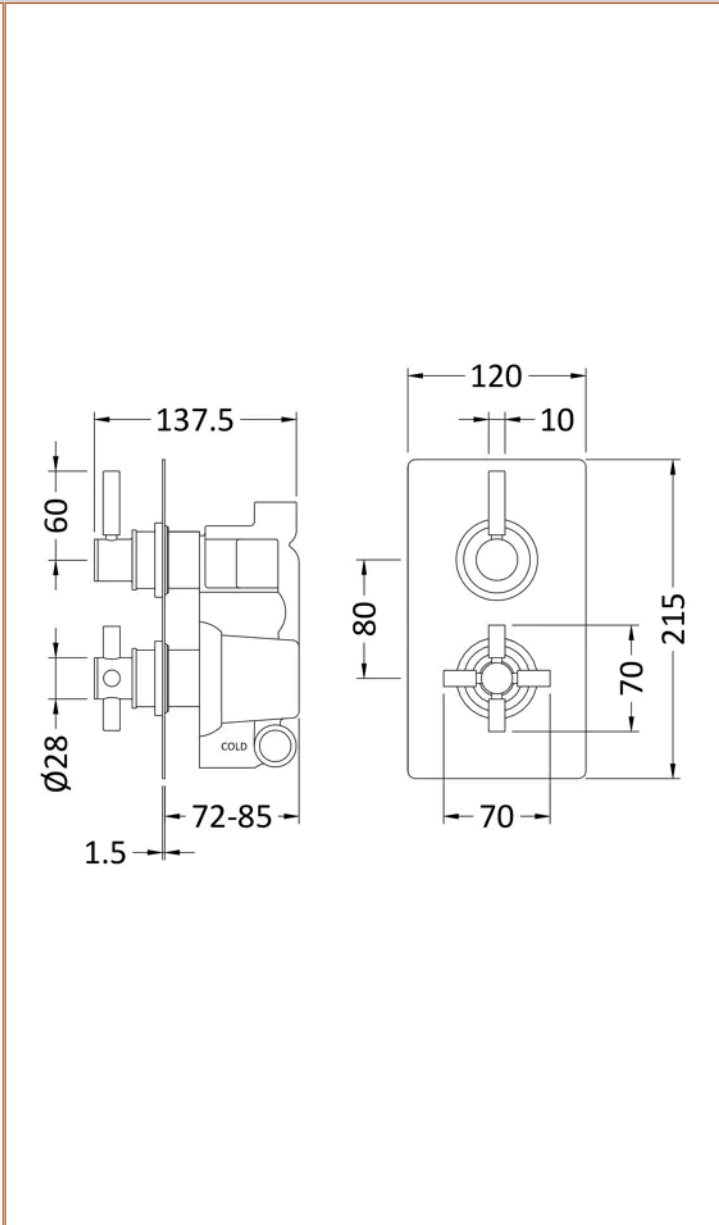

Sales Code: A3007

Barcode: 5055146136200

Brand: Hudson Reed

Description: Hudson Reed Tec Pura Chrome Twin Thermostatic Shower Valve With Diverter

Product Dimensions

Product	215 x 120 x 137mm (H x W x D)
Packaged	130 x 240 x 250mm (H x W x D)
Outer Box	390 x 285 x 550mm (H x W x D)
Nett Weight	4.71 kg
Packaged Weight	4.71 kg

Packaging Details

Label Size (mm)	50 x 100
Label Colour	White
Label Qty	2.0000

Product Details

Country of Origin	China
Product Material	Brass Abs
Control Type	Manual
WRAS Approved	Yes
Valve/Cartridge Type	1/4 Turn
Colour/Finish	Chrome
Mount Type	Recessed/Wall
Style	Contemporary
Handle Type	Crosshead/Lever
TMV2 Approved	Yes
TMV3 Approved	No
Pipe Size	15 mm & 22 mm
Handset Included	No
Head Included	No
Min Operating Pressure	0.5 Bar
Minimum Operation Pressure	1 Bar
No. Outlets	2.0000
Outlet Elbow Supplied	No
Tmv2 Approval Number	2603035
Valve / Cartridge Type	1/4 Turn
Wras Approval No	250602040