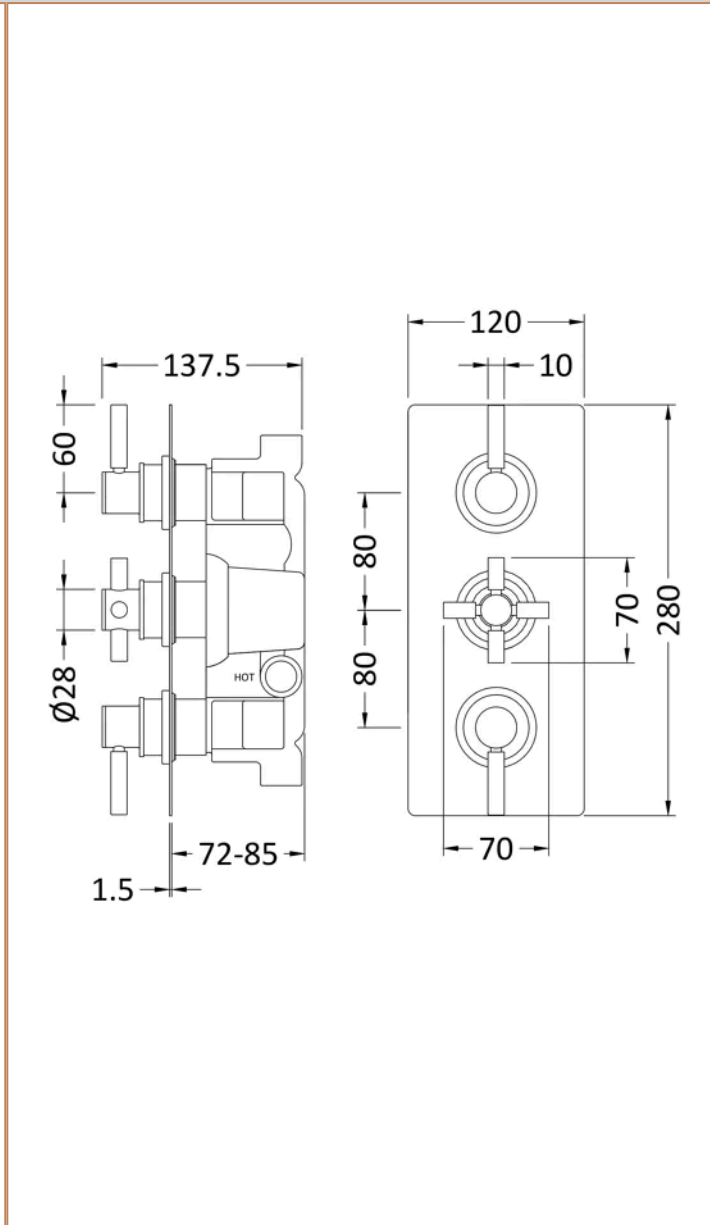

Sales Code: A3003

Barcode: 5055146120162

Brand: Hudson Reed

Description: Hudson Reed Tec Pura Chrome Triple Thermostatic Shower Valve

Product Dimensions

Product	280 x 80 x 136mm (H x W x D)
Packaged	110 x 250 x 320mm (H x W x D)
Outer Box	400 x 260 x 392mm (H x W x D)
Nett Weight	5.32 kg
Packaged Weight	5.32 kg

Packaging Details

Label Size (mm)	50 x 100
Label Colour	White
Label Qty	2.0000

Product Details

Country of Origin	China
Product Material	Brass Abs
Control Type	Manual
WRAS Approved	Yes
Valve/Cartridge Type	1/4 Turn
Colour/Finish	Chrome
Mount Type	Recessed/Wall
Style	Contemporary
Handle Type	Crosshead/Lever
TMV2 Approved	Yes
TMV3 Approved	No
Handset Included	No
Head Included	No
Min Operating Pressure	0.1 Bar
Minimum Operation Pressure	0 Bar
No. Outlets	2.0000
Outlet Elbow Supplied	No
Tmv2 Approval Number	2603035
Valve / Cartridge Type	1/4 Turn
Wras Approval No	250602040