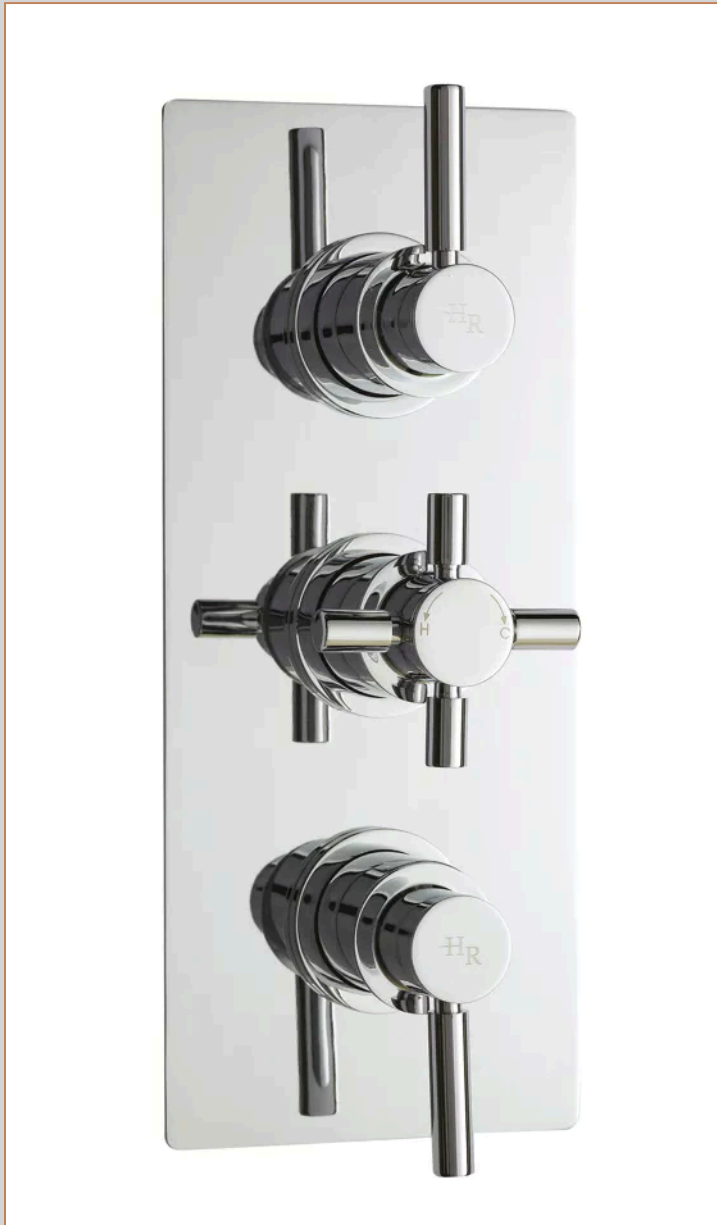

Sales Code: A3003

Barcode: 5055146120162

Brand: Hudson Reed

Description: Hudson Reed Tec Pura Chrome Triple Thermostatic Shower Valve

Product Dimensions

Product	280 x 80 x 136mm (H x W x D)
Packaged	110 x 250 x 320mm (H x W x D)
Outer Box	400 x 260 x 392mm (H x W x D)
Nett Weight	5.32 kg
Packaged Weight	5.32 kg

Packaging Details

Label Size (mm)	50 x 100
Label Colour	White
Label Qty	2.0000

Product Details

Country of Origin	China
Product Material	Brass Abs
Control Type	Manual
WRAS Approved	Yes
Valve/Cartridge Type	1/4 Turn
Colour/Finish	Chrome
Mount Type	Recessed/Wall
Style	Contemporary
Handle Type	Crosshead/Lever
TMV2 Approved	Yes
TMV3 Approved	No
Handset Included	No
Head Included	No
Min Operating Pressure	0.1 Bar
Minimum Operation Pressure	0 Bar
No. Outlets	2.0000
Outlet Elbow Supplied	No
Tmv2 Approval Number	2603035
Valve / Cartridge Type	1/4 Turn
Wras Approval No	250602040