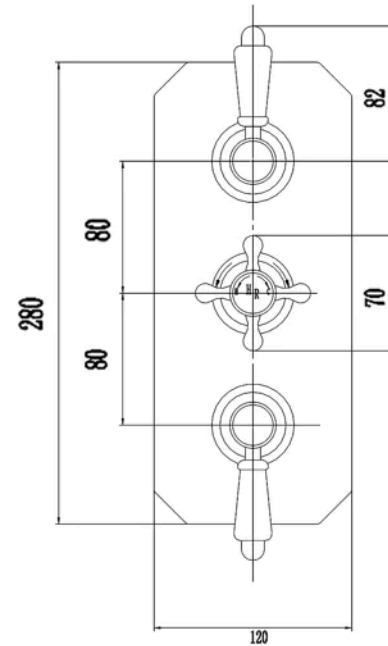

Sales Code: TSVT005

Barcode: 5055275831625

Brand: Hudson Reed

Description: Hudson Reed Topaz Chrome Concealed Triple Shower Valve With Diverter

Product Dimensions

Product	320 x 120 x 135mm (H x W x D)
Packaged	110 x 250 x 320mm (H x W x D)
Nett Weight	3.3 kg
Packaged Weight	3.5 kg

Packaging Details

Label Size (mm)	50 x 100
Label Colour	White
Label Qty	1.0000

Product Details

Country of Origin	United Kingdom
Product Material	Brass Abs
Control Type	Manual
WRAS Approved	Yes
Valve/Cartridge Type	1/4 Turn
Colour/Finish	Chrome
Mount Type	Wall Hung
Style	Traditional
Handle Type	Crosshead/Lever
TMV2 Approved	Yes
TMV3 Approved	No
Handset Included	No
Head Included	No
Min Operating Pressure	0.1 Bar
Minimum Operation Pressure	0 Bar
No. Outlets	3.0000
Tmv2 Approval Number	2603035
Valve / Cartridge Type	1/4 Turn
Wras Approval No	250602040