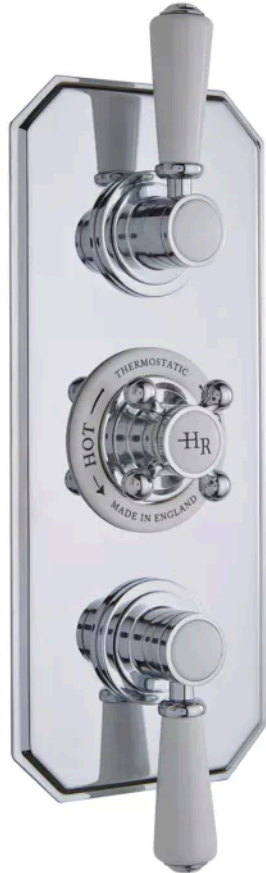

Sales Code: TSVT005

Barcode: 5055275831625

Brand: Hudson Reed

Description: Hudson Reed Topaz Chrome Concealed Triple Shower Valve With Diverter

Product Dimensions

Product	320 x 120 x 135mm (H x W x D)
Packaged	110 x 250 x 320mm (H x W x D)
Nett Weight	3.3 kg
Packaged Weight	3.5 kg

Packaging Details

Label Size (mm)	50 x 100
Label Colour	White
Label Qty	1.0000

Product Details

Country of Origin	United Kingdom
Product Material	Brass Abs
Control Type	Manual
WRAS Approved	Yes
Valve/Cartridge Type	1/4 Turn
Colour/Finish	Chrome
Mount Type	Wall Hung
Style	Traditional
Handle Type	Crosshead/Lever
TMV2 Approved	Yes
TMV3 Approved	No
Handset Included	No
Head Included	No
Min Operating Pressure	0.1 Bar
Minimum Operation Pressure	0 Bar
No. Outlets	3.0000
Tmv2 Approval Number	2603035
Valve / Cartridge Type	1/4 Turn
Wras Approval No	250602040