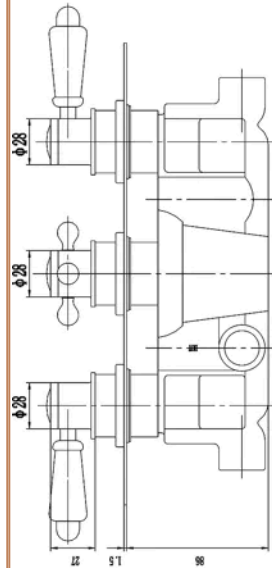

Sales Code: TSVT005

Barcode: 5055275831625

Brand: Hudson Reed

Description: Hudson Reed Topaz Chrome Concealed Triple Shower Valve With Diverter

Product Dimensions

Product	320 x 120 x 135mm (H x W x D)
Packaged	110 x 250 x 320mm (H x W x D)
Nett Weight	3.3 kg
Packaged Weight	3.5 kg

Packaging Details

Label Size (mm)	50 x 100
Label Colour	White
Label Qty	1.0000

Product Details

Country of Origin	United Kingdom
Product Material	Brass Abs
Control Type	Manual
WRAS Approved	Yes
Valve/Cartridge Type	1/4 Turn
Colour/Finish	Chrome
Mount Type	Wall Hung
Style	Traditional
Handle Type	Crosshead/Lever
TMV2 Approved	Yes
TMV3 Approved	No
Handset Included	No
Head Included	No
Min Operating Pressure	0.1 Bar
Minimum Operation Pressure	0 Bar
No. Outlets	3.0000
Tmv2 Approval Number	2603035
Valve / Cartridge Type	1/4 Turn
Wras Approval No	250602040