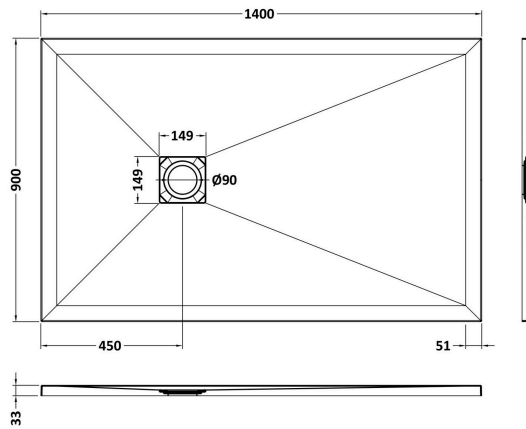

Sales Code: NLT61033

Barcode: 5056462656304

Brand: nuie

Description: 1400 x 800mm White Slate Slimline Rectangular Shower Tray

Product Dimensions

Product	33 x 800 x 1400mm (H x W x L)
Packaged	73 x 840 x 1440mm (H x W x D)
Nett Weight	49.7 kg
Packaged Weight	50 kg

Sales Code: NLT61034

Barcode: 5056462656335

Brand: nuie

Description: 1400 x 900mm White Slate Slimline Rectangular Shower Tray

Product Dimensions

Product	33 x 900 x 1400mm (H x W x L)
Packaged	73 x 940 x 1440mm (H x W x D)
Nett Weight	51.8 kg
Packaged Weight	52.1 kg

Sales Code: NLT61053

Barcode: 5056462656366

Brand: nuie

Description: 1600 x 800mm White Slate Slimline Rectangular Shower Tray

Product Dimensions

Product	33 x 800 x 1600mm (H x W x L)
Packaged	73 x 840 x 1640mm (H x W x D)
Nett Weight	57.9 kg
Packaged Weight	58.2 kg

Sales Code: NLT61054

Barcode: 5056462656397

Brand: nuie

Description: 1600 x 900mm White Slate Slimline Rectangular Shower Tray

Product Dimensions

Product	33 x 900 x 1600mm (H x W x L)
Packaged	73 x 940 x 1640mm (H x W x D)
Nett Weight	61.8 kg
Packaged Weight	62.1 kg