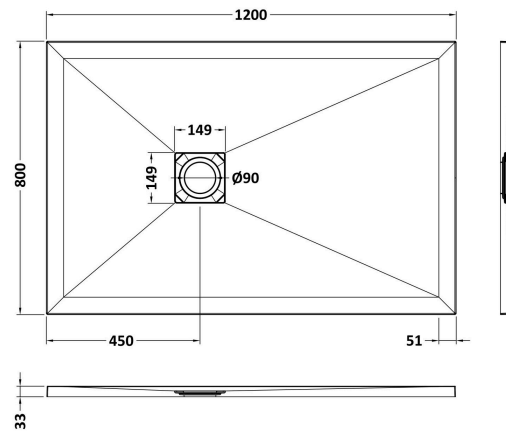

Sales Code: NLT61023

Barcode: 5056462656243

Brand: nuie

Description: 1200 x 800mm White Slate Slimline Rectangular Shower Tray

Product Dimensions

Product	33 x 800 x 1200mm (H x W x L)
Packaged	73 x 840 x 1240mm (H x W x D)
Nett Weight	41.4 kg
Packaged Weight	41.7 kg

Sales Code: NLT61024

Barcode: 5056462656274

Brand: nuie

Description: 1200 x 900mm White Slate Slimline Rectangular Shower Tray

Product Dimensions

Product	33 x 900 x 1200mm (H x W x L)
Packaged	73 x 940 x 1240mm (H x W x D)
Nett Weight	47 kg
Packaged Weight	47.3 kg

Sales Code: NLT61033

Barcode: 5056462656304

Brand: nuie

Description: 1400 x 800mm White Slate Slimline Rectangular Shower Tray

Product Dimensions

Product	33 x 800 x 1400mm (H x W x L)
Packaged	73 x 840 x 1440mm (H x W x D)
Nett Weight	49.7 kg
Packaged Weight	50 kg

Sales Code: NLT61034

Barcode: 5056462656335

Brand: nuie

Description: 1400 x 900mm White Slate Slimline Rectangular Shower Tray

Product Dimensions

Product	33 x 900 x 1400mm (H x W x L)
Packaged	73 x 940 x 1440mm (H x W x D)
Nett Weight	51.8 kg
Packaged Weight	52.1 kg