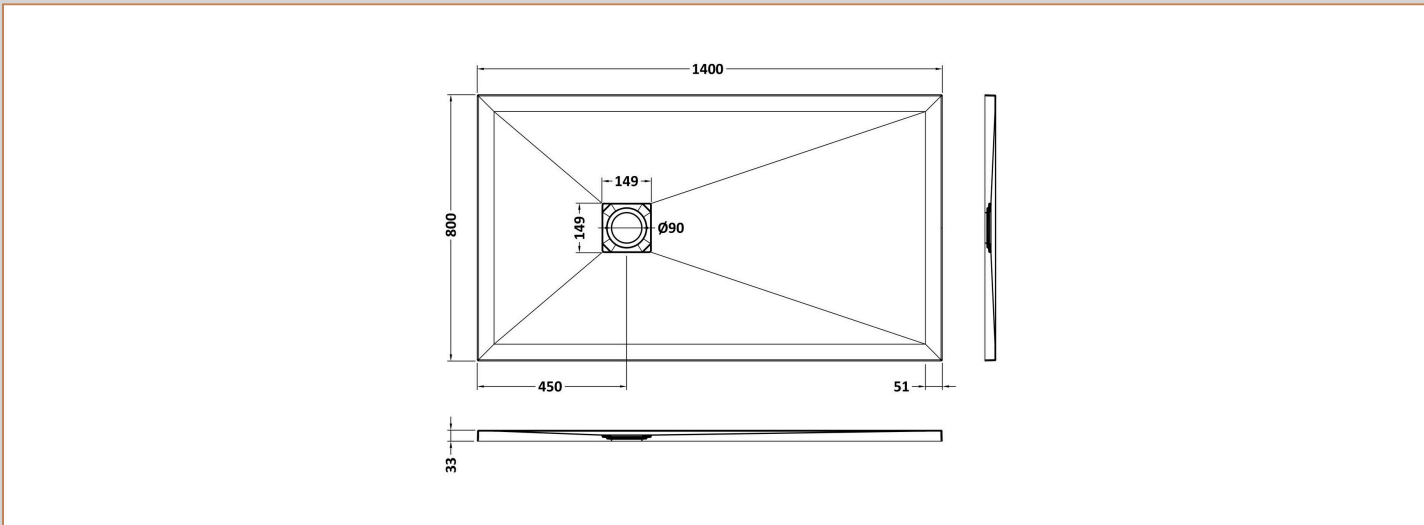

Product Details

Country of Origin	United Kingdom
Product Material	Acrylic Capped Abs Caco3 And Pu
Colour/Finish	White Slate
Style	Contemporary
Ce Certified	Yes
Leg Set Included	No
Legs Included	No
Slip Resistant	No
Waste Included	No
Waste Shape	Square
Waste Size Required	90mm

Sales Code: NLT61033

Barcode: 5056462656304

Brand: nuie

Description: 1400 x 800mm White Slate Slimline Rectangular Shower Tray

Product Dimensions

Product	33 x 800 x 1400mm (H x W x L)
Packaged	73 x 840 x 1440mm (H x W x D)
Nett Weight	49.7 kg
Packaged Weight	50 kg

Sales Code: NLT61034

Barcode: 5056462656335

Brand: nuie

Description: 1400 x 900mm White Slate Slimline Rectangular Shower Tray

Product Dimensions

Product	33 x 900 x 1400mm (H x W x L)
Packaged	73 x 940 x 1440mm (H x W x D)
Nett Weight	51.8 kg
Packaged Weight	52.1 kg