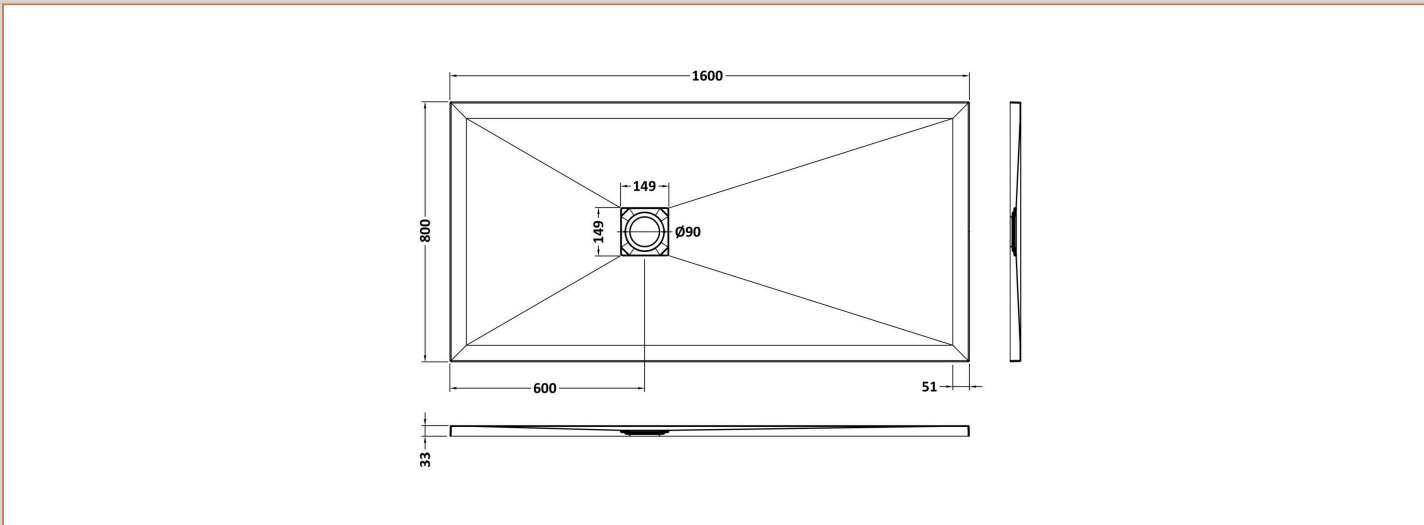

Sales Code: NLT61053

Barcode: 5056462656366

Brand: nuie

Description: 1600 x 800mm White Slate Slimline Rectangular Shower Tray

Product Dimensions

Product	33 x 800 x 1600mm (H x W x L)
Packaged	73 x 840 x 1640mm (H x W x D)
Nett Weight	57.9 kg
Packaged Weight	58.2 kg

Sales Code: NLT61054

Barcode: 5056462656397

Brand: nuie

Description: 1600 x 900mm White Slate Slimline Rectangular Shower Tray

Product Dimensions

Product	33 x 900 x 1600mm (H x W x L)
Packaged	73 x 940 x 1640mm (H x W x D)
Nett Weight	61.8 kg
Packaged Weight	62.1 kg