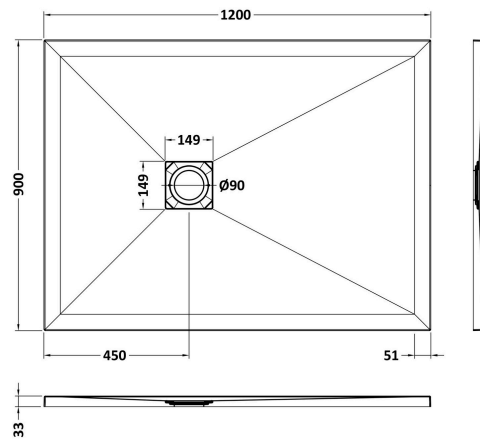

Sales Code: NLT61024

Barcode: 5056462656274

Brand: nuie

Description: 1200 x 900mm White Slate Slimline Rectangular Shower Tray

Product Dimensions

Product	33 x 900 x 1200mm (H x W x L)
Packaged	73 x 940 x 1240mm (H x W x D)
Nett Weight	47 kg
Packaged Weight	47.3 kg

Sales Code: NLT61033

Barcode: 5056462656304

Brand: nuie

Description: 1400 x 800mm White Slate Slimline Rectangular Shower Tray

Product Dimensions

Product	33 x 800 x 1400mm (H x W x L)
Packaged	73 x 840 x 1440mm (H x W x D)
Nett Weight	49.7 kg
Packaged Weight	50 kg

Sales Code: NLT61034

Barcode: 5056462656335

Brand: nuie

Description: 1400 x 900mm White Slate Slimline Rectangular Shower Tray

Product Dimensions

Product	33 x 900 x 1400mm (H x W x L)
Packaged	73 x 940 x 1440mm (H x W x D)
Nett Weight	51.8 kg
Packaged Weight	52.1 kg

Sales Code: NLT61053

Barcode: 5056462656366

Brand: nuie

Description: 1600 x 800mm White Slate Slimline Rectangular Shower Tray

Product Dimensions

Product	33 x 800 x 1600mm (H x W x L)
Packaged	73 x 840 x 1640mm (H x W x D)
Nett Weight	57.9 kg
Packaged Weight	58.2 kg