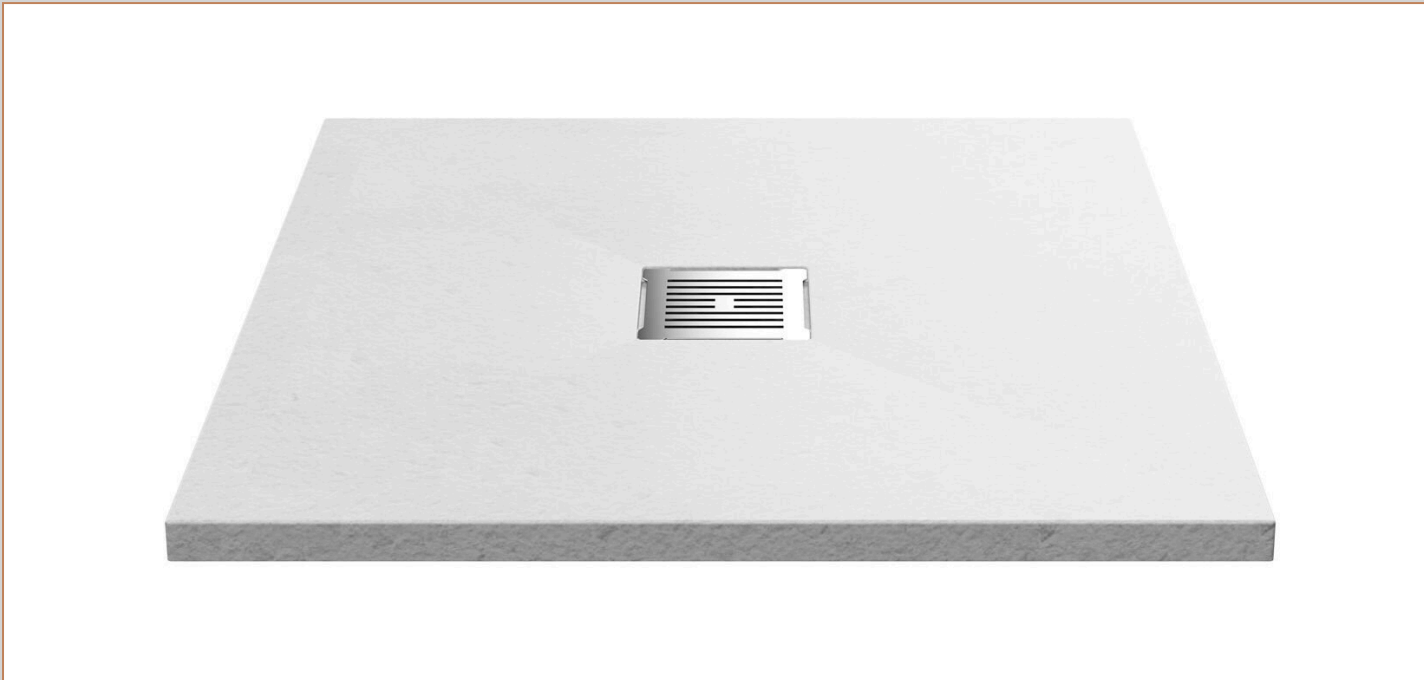

Sales Code: NLT61006

Barcode: 5056462656182

Brand: nuie

Description: 800 x 800mm White Slate Slimline Square Shower Tray

Product Dimensions

Product	33 x 800 x 800mm (H x W x L)
Packaged	73 x 840 x 840mm (H x W x D)
Nett Weight	26.2 kg
Packaged Weight	26.5 kg

Product Details

Country of Origin	United Kingdom
Product Material	Acrylic Capped Abs Caco3 And Pu
Colour/Finish	White Slate
Style	Contemporary
Ce Certified	Yes
Leg Set Included	No
Legs Included	No
Slip Resistant	No
Waste Included	No
Waste Shape	Square
Waste Size Required	90mm