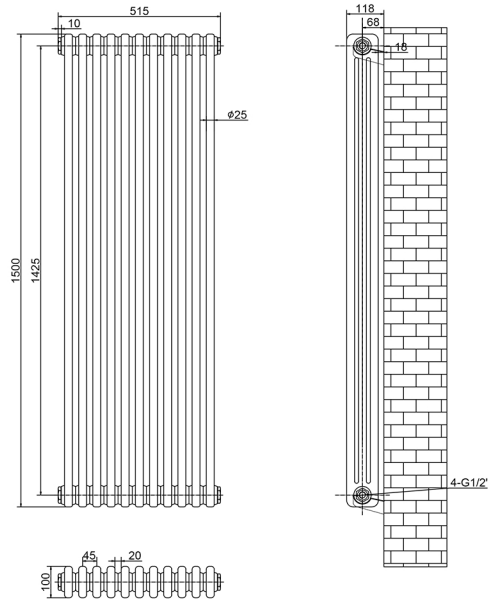

DP13-11/1500