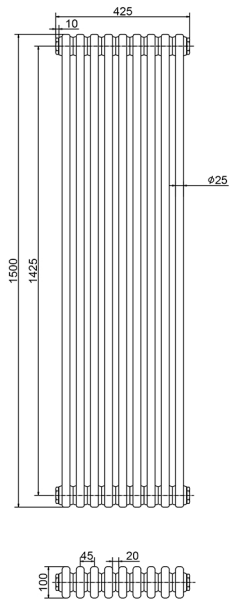

KINFOLK
LIVE BEAUTIFUL
at 100

Joseph Miles

Specification

Features	425 x 1500mm	515 x 1500mm
Height (mm)	1500	1500
Width (mm)	425	515
Column No	3	3
Section/Tube Qty	9	11
Pipe Centres (mm)	425	515
Wall To Pipe Centres (mm)	68	68
Wall Distance (mm)	118	118
Weight (KG)	34.6	42.09

Heat Output

Performance	425 x 1500mm	515 x 1500mm
BTU - Delta T30	2285	2792
Watts - Delta T30	670	819
BTU - Delta T50	4385	5359
Watts - Delta T50	1286	1572

General

Description	Info
Material	Mild-Steel
Fuel Type	Central Heating
Orientation	Vertical
Colour	White

DP13-9/1500

DP13-11/1500