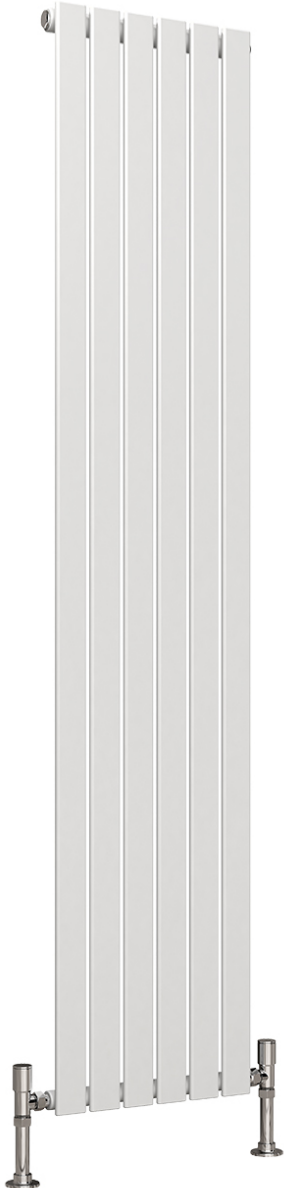

joseph
miles

white

anthracite

A contemporary vertical radiator with a sleek, minimalist design for efficient modern heating.

Specifications			
Width x Height (mm)	420 x 1600	490 x 1600	560 x 1600
Weight (Kg)	17.15	19.9	22.66
Section/Tube Qty	6	7	8
Pipe Centres (mm)	420	490	560
Wall To Pipe Centres (mm)	50	50	50
Wall Distance (mm)	79	79	79

Heat Outputs			
Width x Height (mm)	420 x 1600	490 x 1600	560 x 1600
BTU $\Delta T30$	1282	1495	1709
Watts $\Delta T30$	376	438	501
BTU $\Delta T50$	2460	2870	3280
Watts $\Delta T50$	721	842	962

CENTRAL HEATING

VERTICAL

SINGLE PANEL