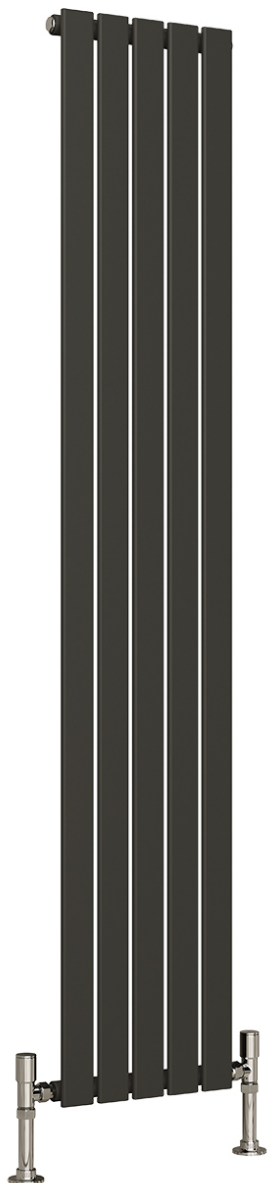

joseph
miles

white

anthracite

A contemporary vertical radiator with a sleek, minimalist design for efficient modern heating.

Specifications					
Width x Height (mm)	350 x 1800	420 x 1800	490 x 1800	560 x 1800	630 x 1800
Weight (Kg)	15.9	19.1	22.28	25.46	28.6
Section/Tube Qty	5	6	7	8	9
Pipe Centres (mm)	350	420	490	560	630
Wall To Pipe Centres (mm)	50	50	50	50	50
Wall Distance (mm)	79	79	79	79	79

Heat Outputs					
Width x Height (mm)	350 x 1800	420 x 1800	490 x 1800	560 x 1800	630 x 1800
BTU $\Delta T30$	1183	1419	1656	1893	2129
Watts $\Delta T30$	347	416	486	555	624
BTU $\Delta T50$	2270	2725	3178	3634	4087
Watts $\Delta T50$	666	799	932	1066	1199

CENTRAL HEATING

VERTICAL

SINGLE PANEL