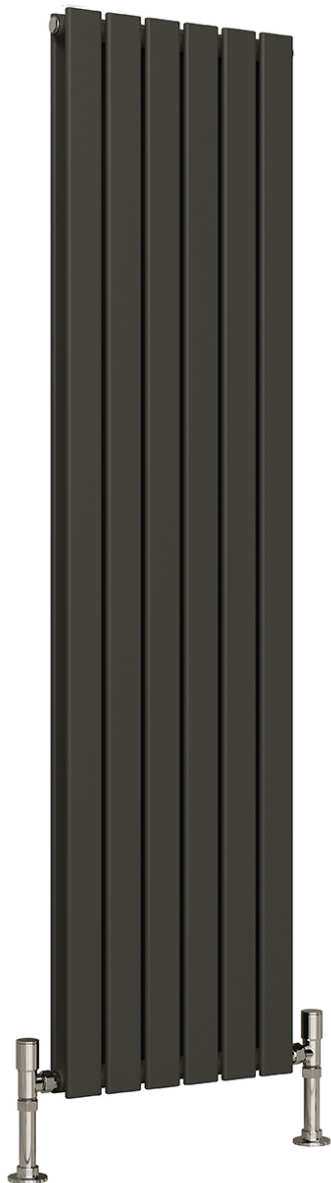

joseph
miles

white

anthracite

A contemporary vertical radiator with a sleek, minimalist design for efficient modern heating.

Specifications			
Width x Height (mm)	420 x 1600	490 x 1600	560 x 1600
Weight (Kg)	30.4	35.5	40.53
Section/Tube Qty	12	14	16
Pipe Centres (mm)	420	490	560
Wall To Pipe Centres (mm)	63	63	63
Wall Distance (mm)	94	94	94

Heat Outputs			
Width x Height (mm)	420 x 1600	490 x 1600	560 x 1600
BTU $\Delta T30$	1935	2257	2580
Watts $\Delta T30$	567	662	757
BTU $\Delta T50$	3714	4332	4952
Watts $\Delta T50$	1089	1271	1452

CENTRAL HEATING

VERTICAL

DOUBLE PANEL