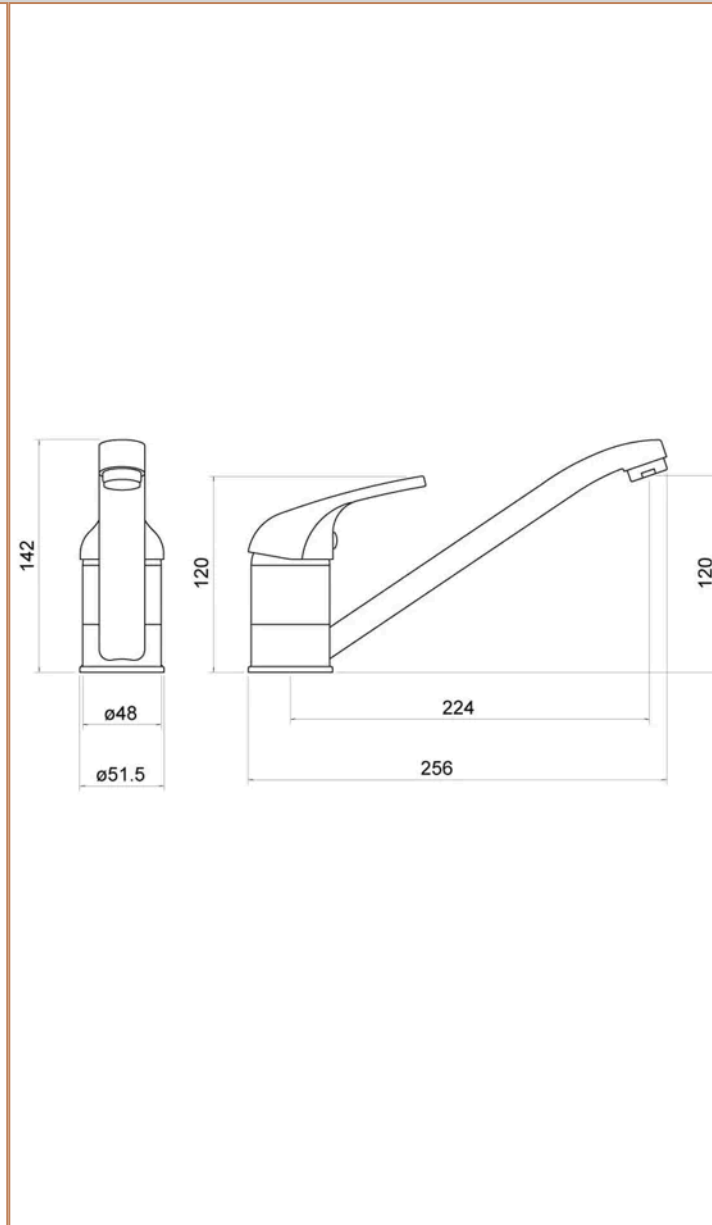

**Sales Code:** KJR305SL

**Barcode:** 5056817752200

**Brand:** nuie Kitchens

**Description:** nuie Jorim Chrome Single Lever Kitchen Tap Kitchen Mixer

### Product Dimensions

Product	142 x 48 x 256mm (H x W x D)
Packaged	70 x 130 x 300mm (H x W x D)
Nett Weight	0.9 kg
Packaged Weight	0.9 kg

### Product Details

Country of Origin	China
Product Material	Brass
Control Type	Manual
WRAS Approved	Yes
Colour/Finish	Chrome
Mount Type	Deck
Style	Contemporary
Handle Type	Lever
Handset Included	No
Hose Included	No
Min Operating Pressure	0.5 Bar
Minimum Operation Pressure	1 Bar
Tap Spout Height	120 mm
Tap Spout Projection	224 mm
Waste Included	No
Wras Approval No	2101047