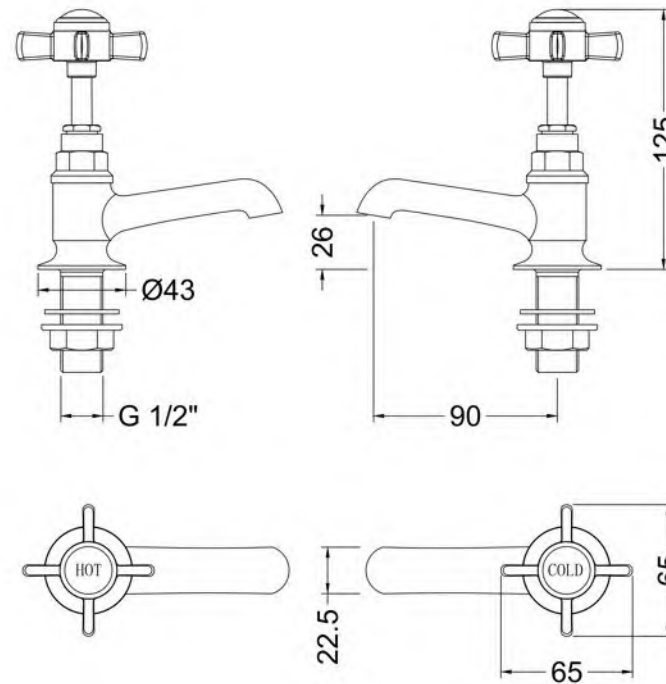

**Sales Code:** I321XE

**Barcode:** 5055146102045

**Brand:** nuie

**Description:** nuie Beaumont Chrome Basin Taps

### Product Dimensions

Product	115 x 40 x 115mm (H x W x D)
Packaged	55 x 160 x 260mm (H x W x D)
Outer Box	300 x 270 x 500mm (H x W x D)
Nett Weight	0.91 kg
Packaged Weight	1.01 kg

### Packaging Details

Label Size (mm)	50 x 100
Label Colour	White
Label Qty	2.0000

### Product Details

Country of Origin	China
Product Material	Brass
Control Type	Manual
WRAS Approved	No
Valve/Cartridge Type	Screw Down
Colour/Finish	Chrome
Mount Type	Deck
Style	Traditional
Handle Type	Crosshead
TMV2 Approved	No
TMV3 Approved	No
Pipe Centres	180
Min Operating Pressure	0.1 Bar
Minimum Operation Pressure	0 Bar
Tap Spout Height	25 mm
Tap Spout Projection	85 mm
Valve / Cartridge Type	Screw Down
Waste Included	No