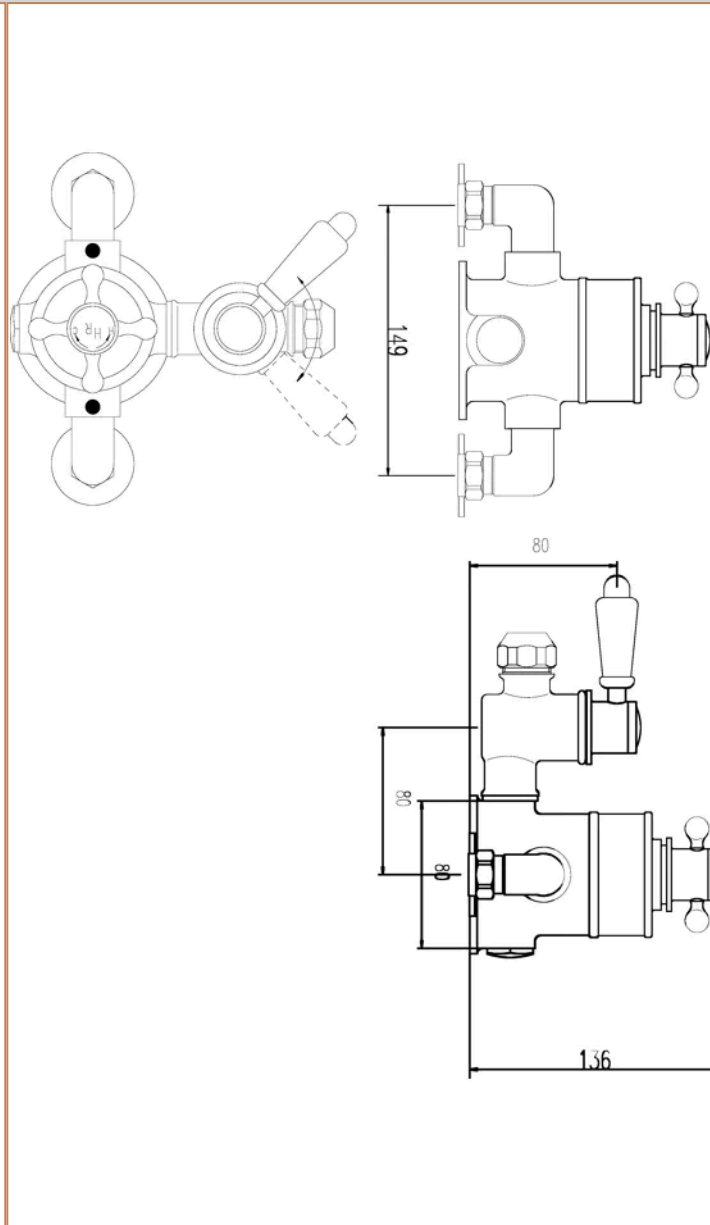

Sales Code: TSVT101

Barcode: 5055275831588

Brand: Hudson Reed

Description: Hudson Reed Topaz Chrome Twin Thermostatic Shower Valve

Product Dimensions

Product	206 x 195 x 135mm (H x W x D)
Packaged	170 x 215 x 245mm (H x W x D)
Outer Box	480 x 440 x 520mm (H x W x D)
Nett Weight	2.5 kg
Packaged Weight	3 kg

Packaging Details

Label Size (mm)	50 x 100
Label Colour	White
Label Qty	1.0000

Product Details

Country of Origin	United Kingdom
Product Material	Brass
Control Type	Manual
WRAS Approved	No
Valve/Cartridge Type	1/4 Turn
Colour/Finish	Chrome
Mount Type	Wall Hung
Style	Traditional
Handle Type	Crosshead/Lever
TMV2 Approved	No
TMV3 Approved	No
Pipe Centres	150
Handset Included	No
Head Included	No
Min Operating Pressure	0.1 Bar
Minimum Operation Pressure	0 Bar
No. Outlets	1.0000
Valve / Cartridge Type	1/4 Turn