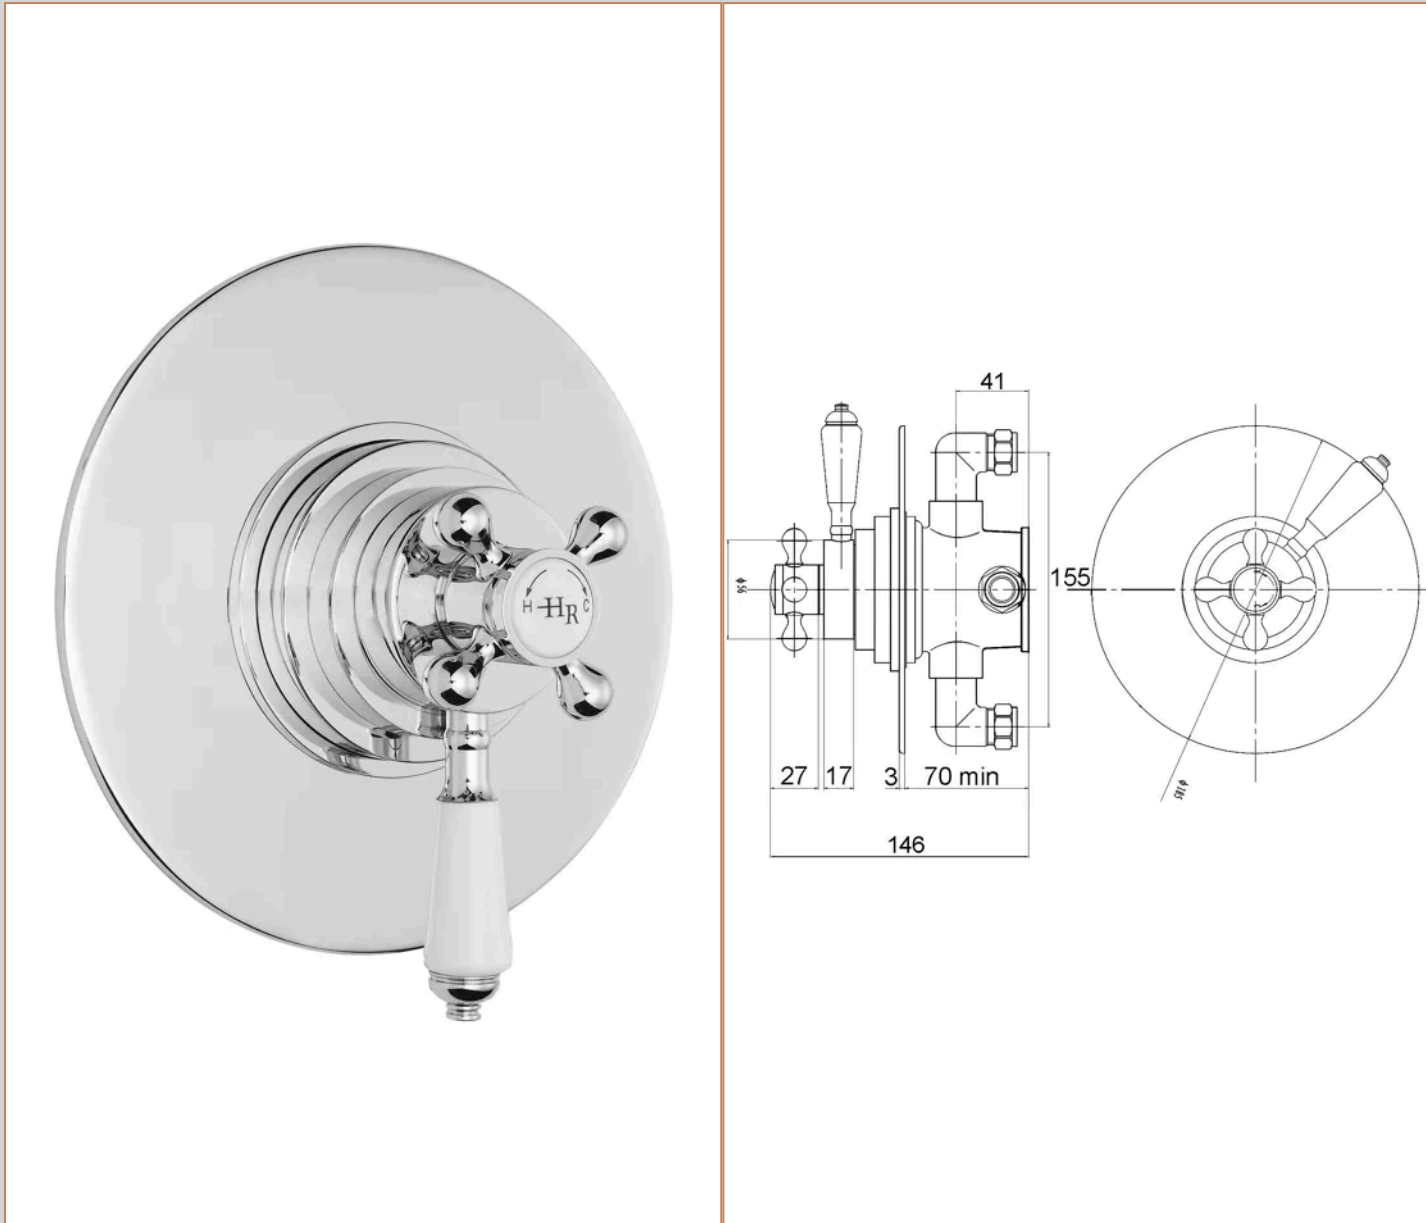

Sales Code: TSVT006

Barcode: 5056211804215

Brand: Hudson Reed

Description: Hudson Reed Topaz Chrome Concealed Dual Shower Valve

Product Dimensions

Product	196 x 185 x 146mm (H x W x D)
Packaged	195 x 240 x 240mm (H x W x D)
Outer Box	410 x 500 x 265mm (H x W x D)
Nett Weight	3.28 kg
Packaged Weight	3.28 kg

Packaging Details

Label Size (mm)	50 x 100
Label Colour	White
Label Qty	3.0000

Product Details

Country of Origin	United Kingdom
Product Material	Brass
Control Type	Manual
WRAS Approved	No
Valve/Cartridge Type	1/4 Turn
Colour/Finish	Chrome
Mount Type	Recessed/Wall
Style	Traditional
Handle Type	Lever
TMV2 Approved	No
TMV3 Approved	No
Pipe Centres	150
Handset Included	No
Head Included	No
Min Operating Pressure	0.1 Bar
Minimum Operation Pressure	0 Bar
No. Outlets	1.0000
Outlet Elbow Supplied	No
Valve / Cartridge Type	1/4 Turn