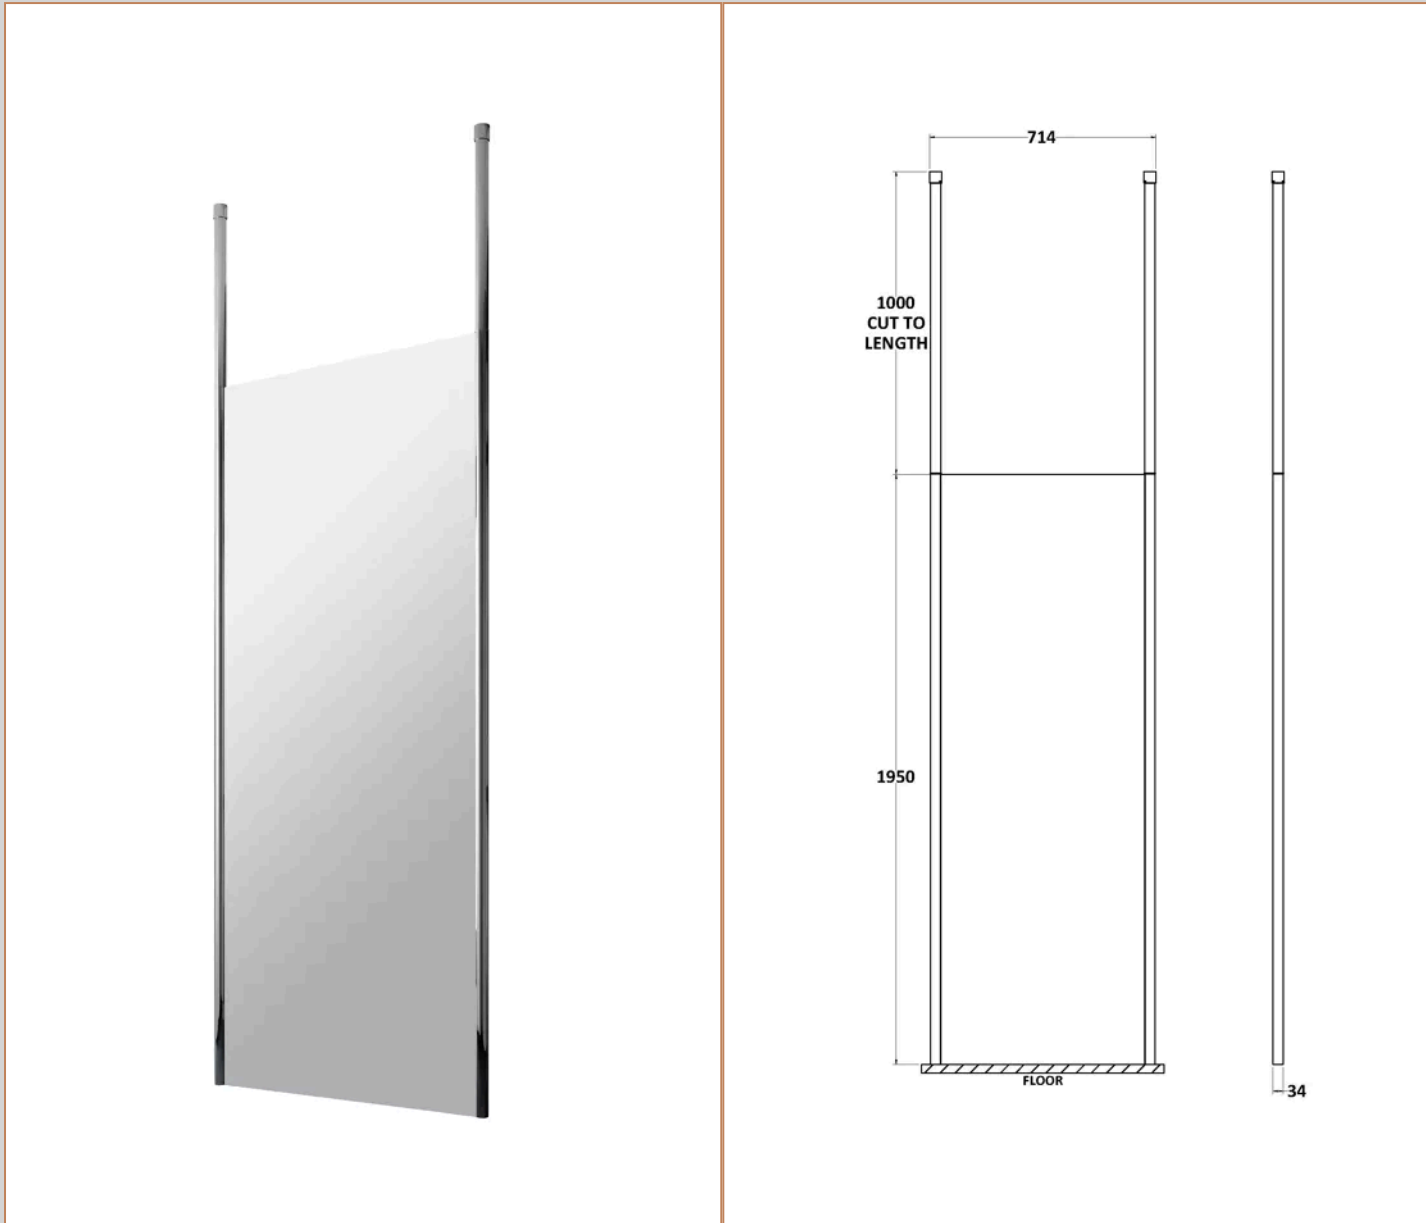

Sales Code: NWCP070

Brand: nuie

Description: nuie 700mm Chrome Wetroom Panel

Product Dimensions

Product	1950 x 698 x 14mm (H x W x D)
Nett Weight	0 kg
Packaged Weight	0 kg

Product Details

Country of Origin	China
Product Material	Aluminium
Colour/Finish	Chrome
Style	Contemporary
Easy Clean	Yes
Ce Certified	Yes
Declaration Of Performance	Yes
Easy Fit	No
Enclosure Design	Framed
Frame Finish	Chrome
Glass Thickness	8 mm
Handles Included	No
Ukca Certified	Yes