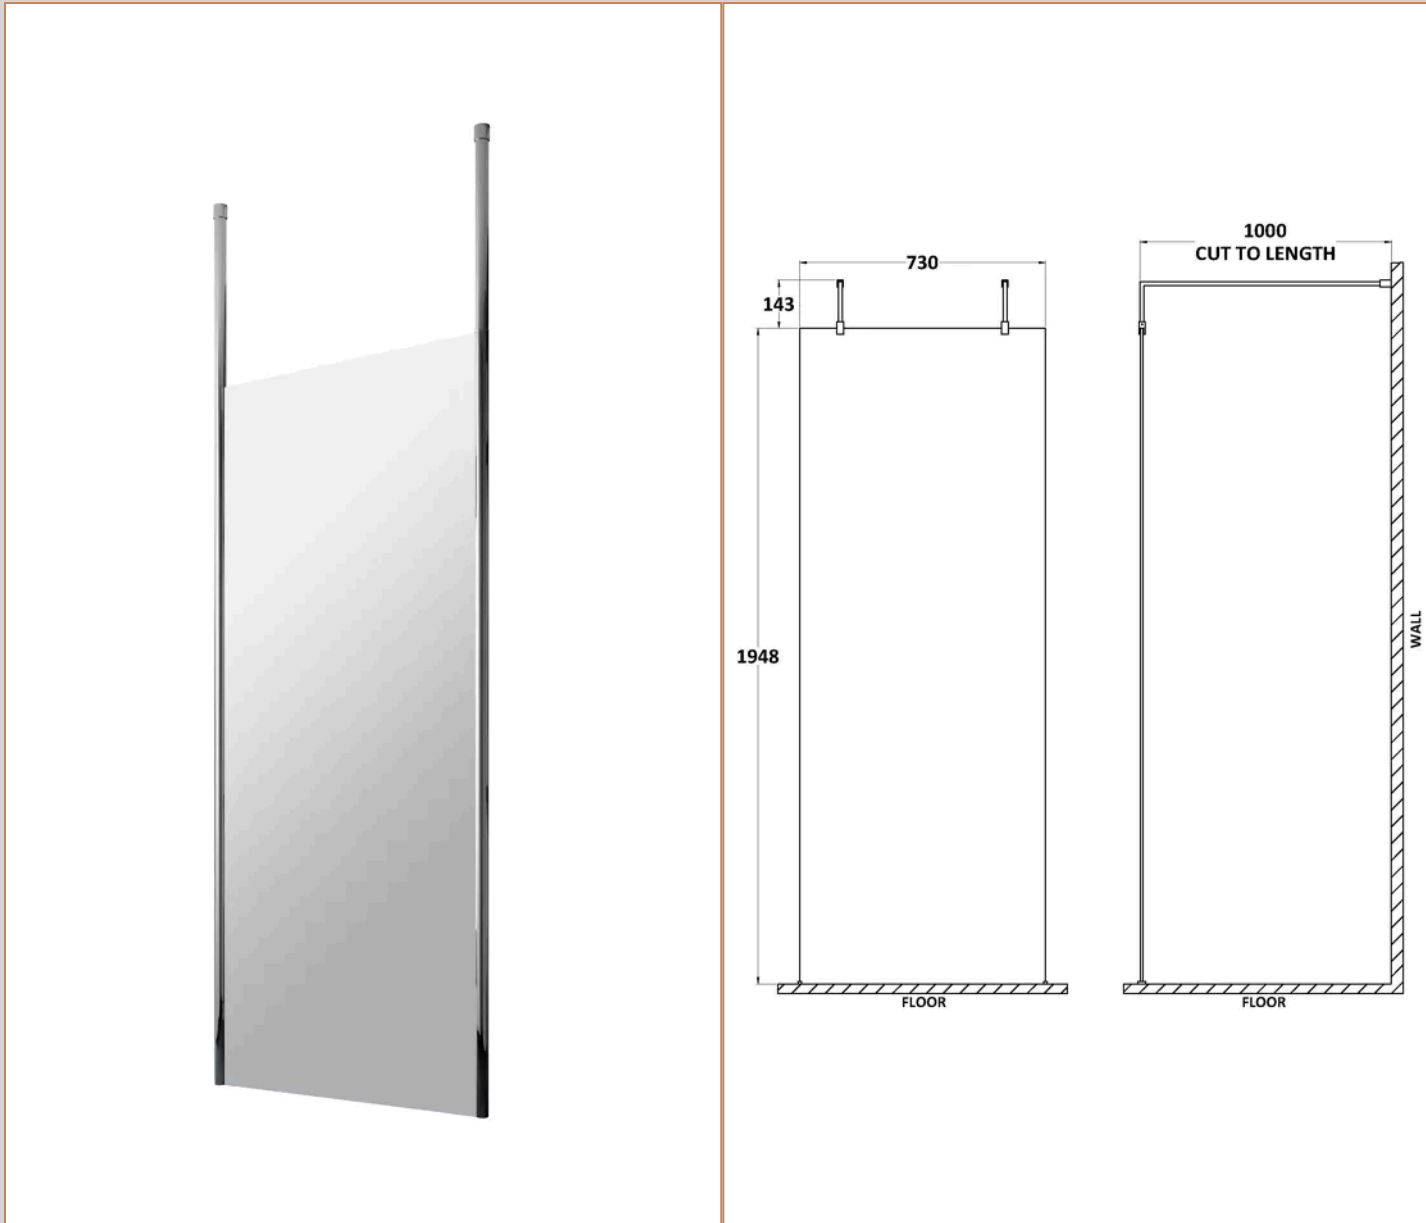

**Sales Code:** NWCP076

**Brand:** nuie

**Description:** nuie 760mm Chrome Wetroom Panel

**Product Dimensions**

Product	1950 x 760 x 14mm (H x W x D)
Packaged	65 x 790 x 2010mm (H x W x D)
Nett Weight	34 kg
Packaged Weight	34 kg

**Product Details**

Country of Origin	China
Product Material	Aluminium
Colour/Finish	Chrome
Style	Contemporary
Easy Clean	Yes
Ce Certified	Yes
Declaration Of Performance	Yes
Easy Fit	No
Enclosure Design	Framed
Frame Finish	Chrome
Glass Thickness	8 mm
Handles Included	No
Ukca Certified	Yes