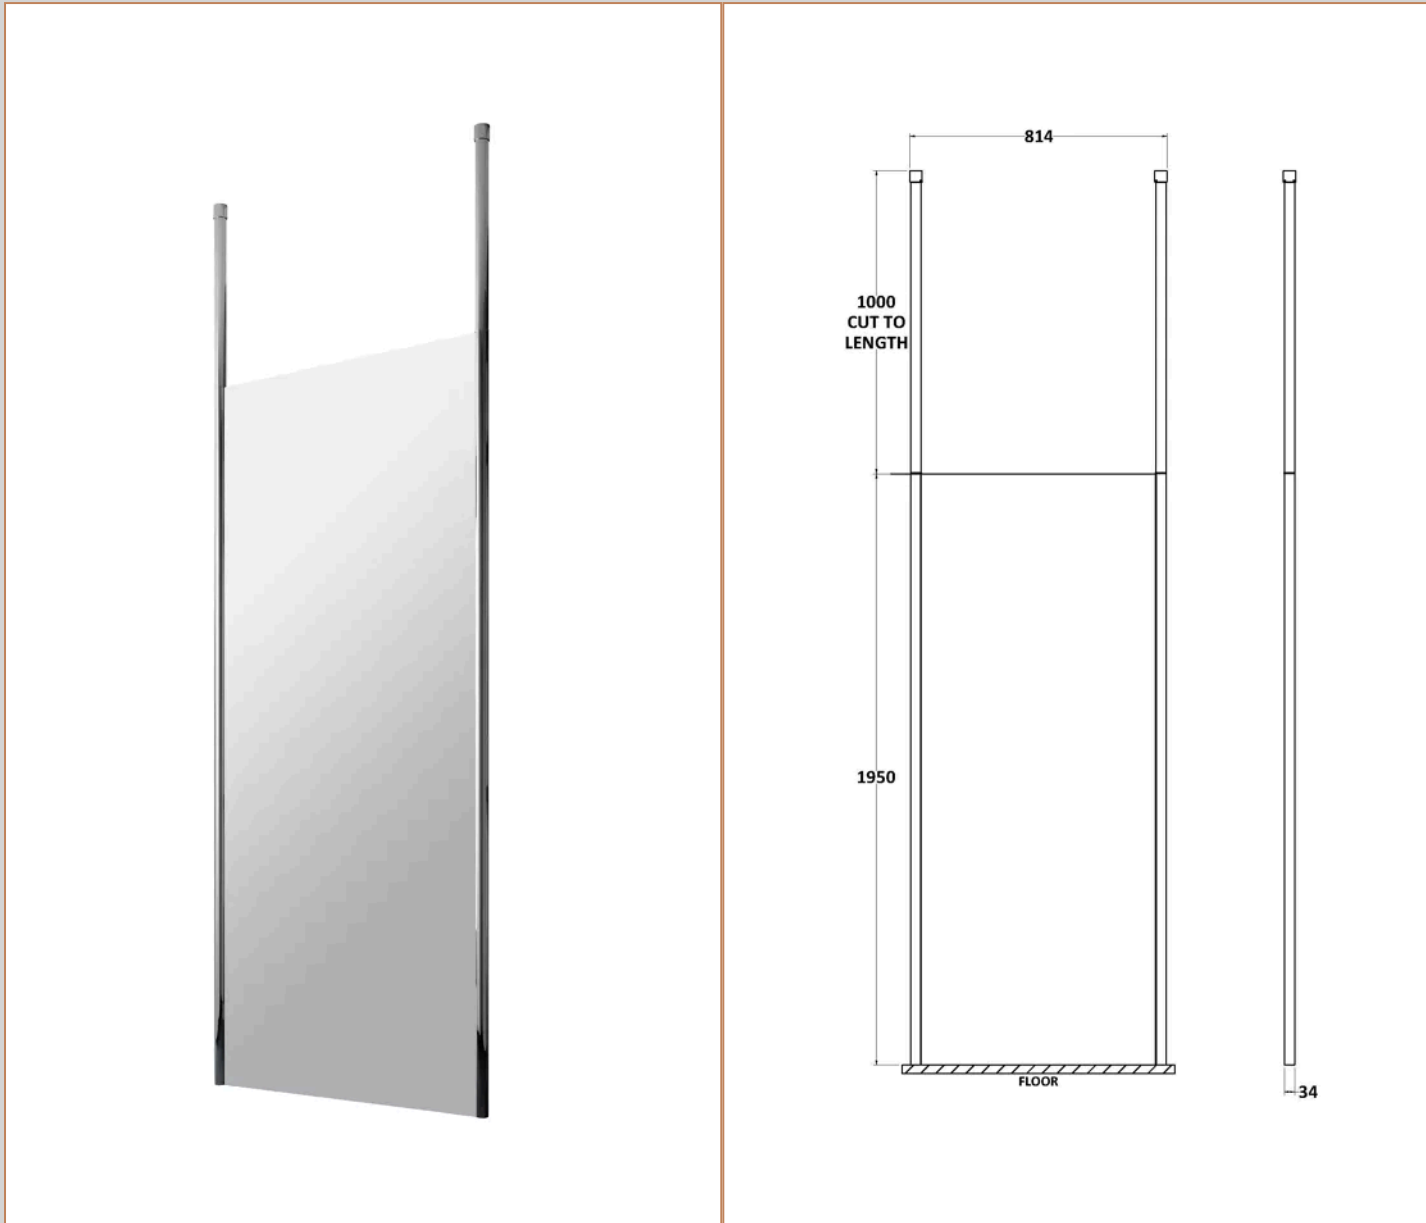

**Sales Code:** NWCP080

**Brand:** nuie

**Description:** nuie 800mm Chrome Wetroom Panel

### Product Dimensions

Product	1950 x 798 x 14mm (H x W x D)
Nett Weight	0 kg
Packaged Weight	0 kg

### Product Details

Country of Origin	China
Product Material	Aluminium
Colour/Finish	Chrome
Style	Contemporary
Easy Clean	Yes
Ce Certified	Yes
Declaration Of Performance	Yes
Easy Fit	No
Enclosure Design	Framed
Frame Finish	Chrome
Glass Thickness	8 mm
Handles Included	No
Ukca Certified	Yes