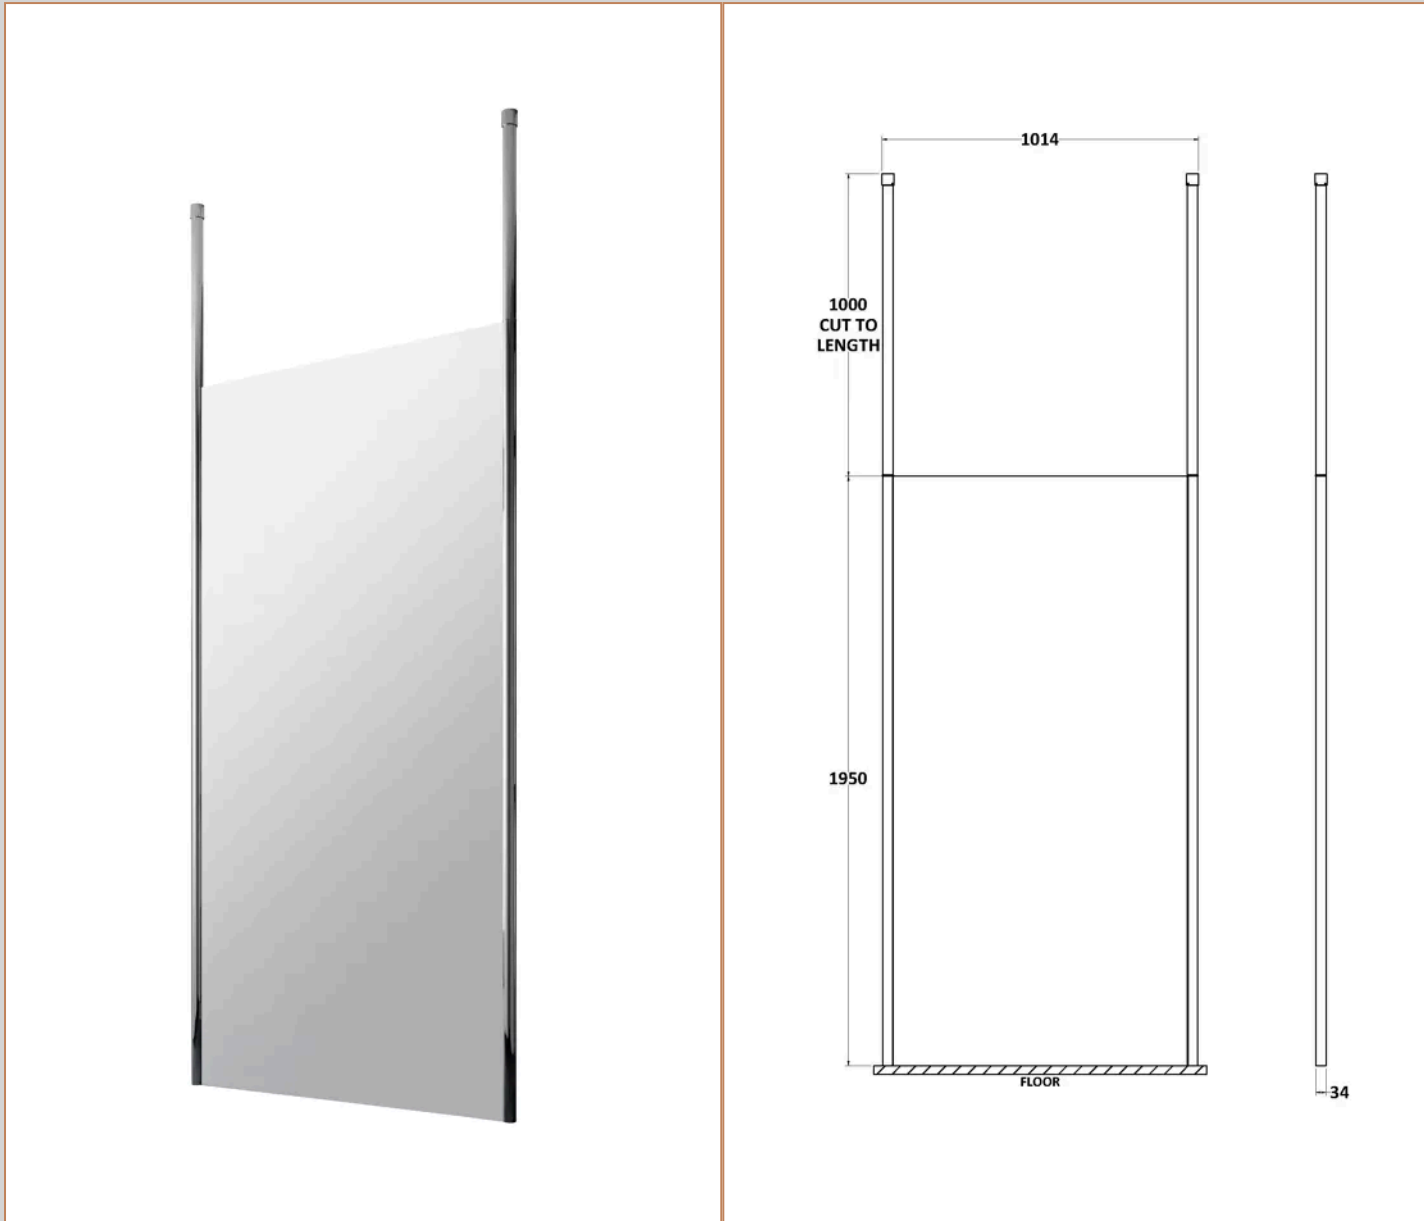

Sales Code: NWCP10

Brand: nuie

Description: nuie 1000mm Chrome Wetroom Panel

Product Dimensions

Product	1950 x 998 x 14mm (H x W x D)
Nett Weight	0 kg
Packaged Weight	0 kg

Product Details

Country of Origin	China
Product Material	Aluminium
Colour/Finish	Chrome
Style	Contemporary
Easy Clean	Yes
Ce Certified	Yes
Declaration Of Performance	Yes
Easy Fit	No
Enclosure Design	Framed
Frame Finish	Chrome
Glass Thickness	8 mm
Handles Included	No
Ukca Certified	Yes