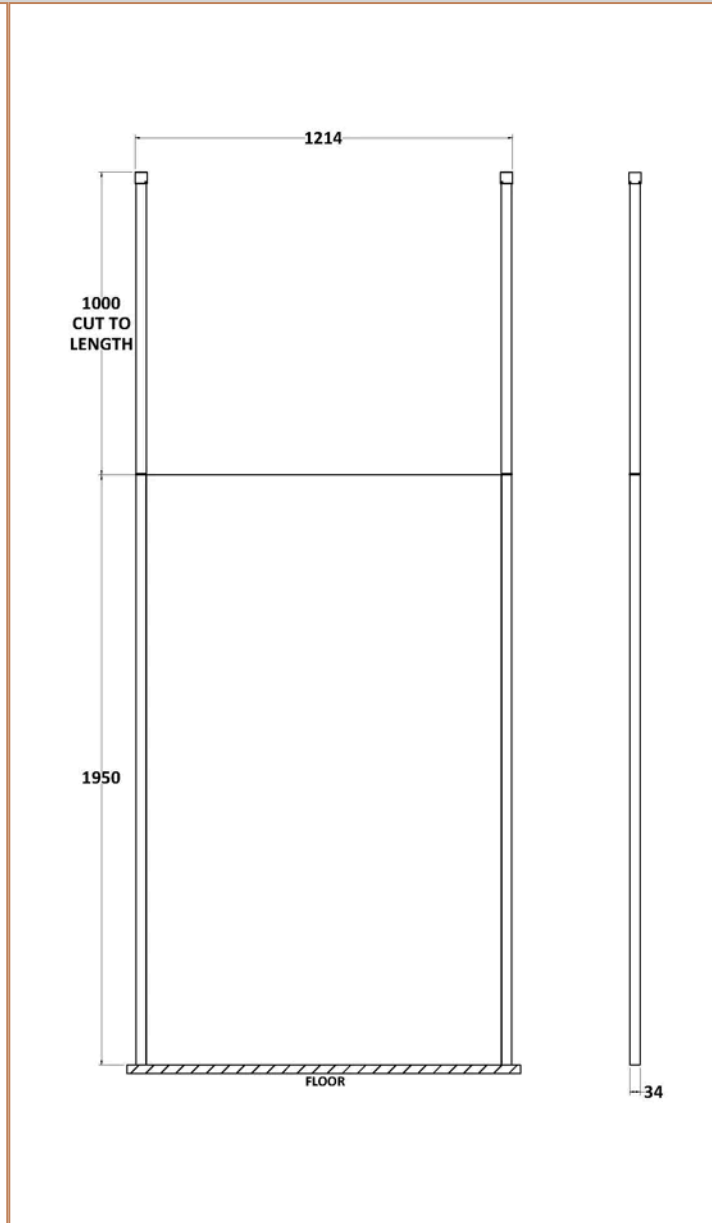

**Sales Code:** NWCP12

**Brand:** nuie

**Description:** nuie 1200mm Chrome Wetroom Panel

**Product Dimensions**

Product	1950 x 1198 x 14mm (H x W x D)
Nett Weight	0 kg
Packaged Weight	0 kg

**Product Details**

Country of Origin	China
Product Material	Aluminium
Colour/Finish	Chrome
Style	Contemporary
Easy Clean	Yes
Ce Certified	Yes
Declaration Of Performance	Yes
Easy Fit	No
Enclosure Design	Framed
Frame Finish	Chrome
Glass Thickness	8 mm
Handles Included	No
Ukca Certified	Yes