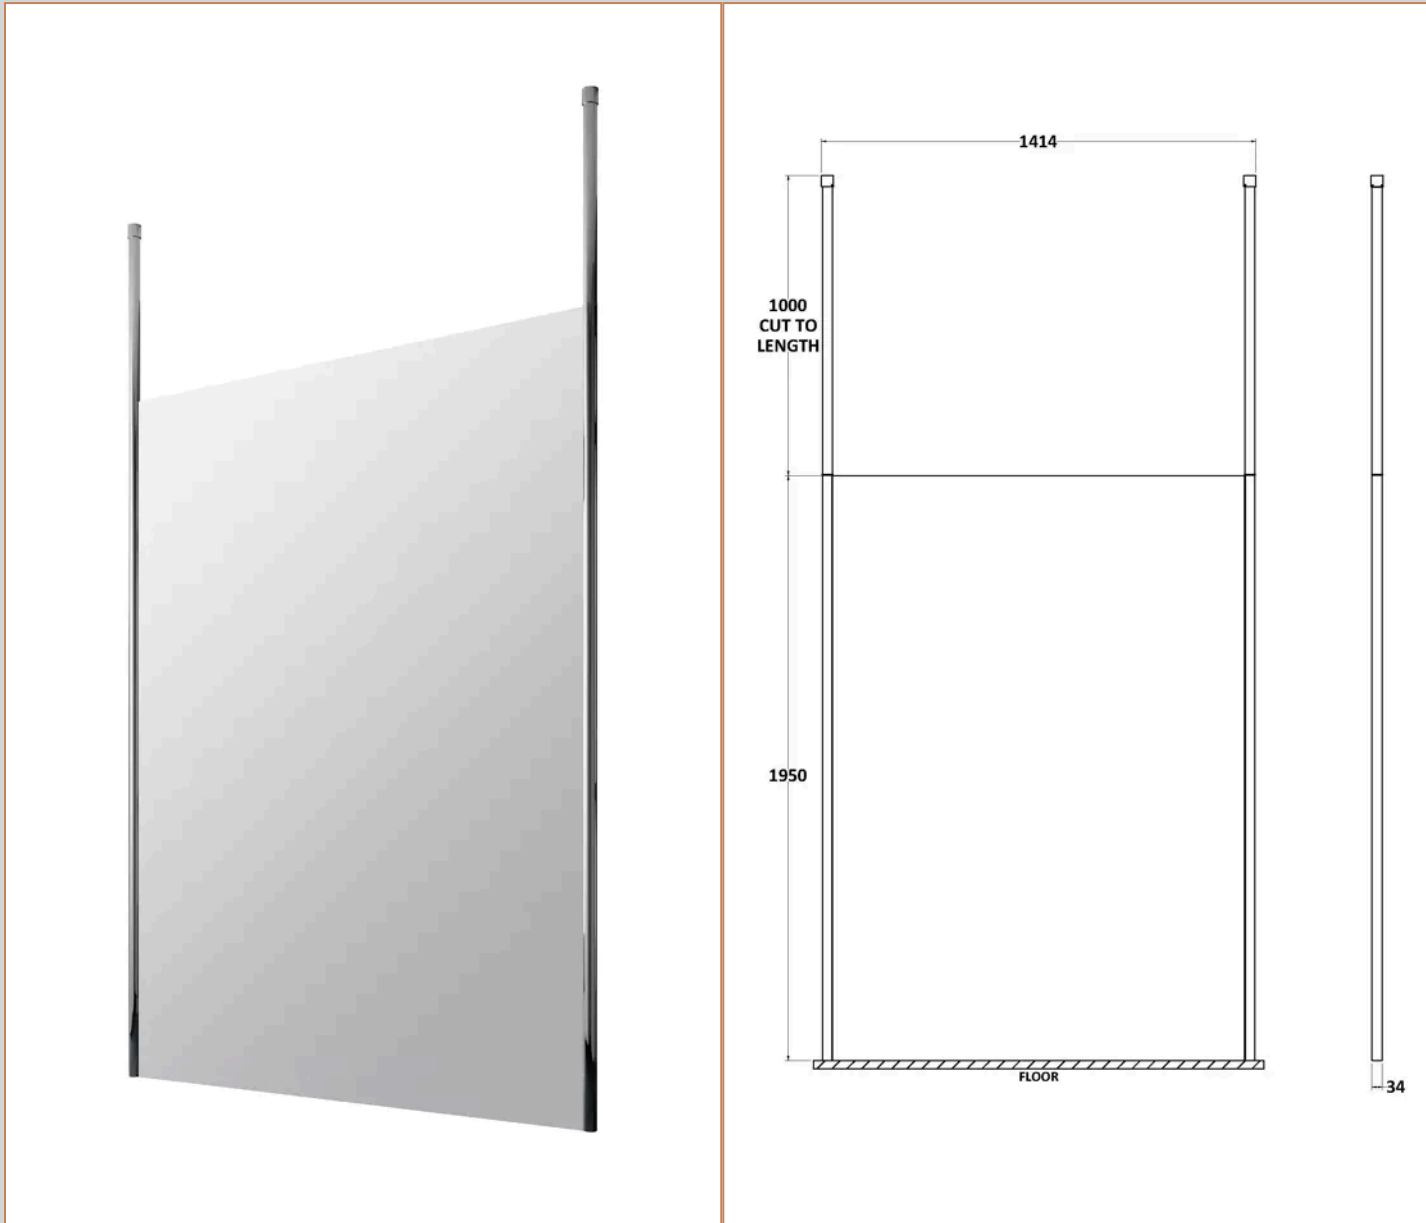

**Sales Code:** NWCP14

**Brand:** nuie

**Description:** nuie 1400mm Chrome Wetroom Panel

### Product Dimensions

Product	1950 x 1398 x 14mm (H x W x D)
Nett Weight	0 kg
Packaged Weight	0 kg

### Product Details

Country of Origin	China
Product Material	Aluminium
Colour/Finish	Chrome
Style	Contemporary
Easy Clean	Yes
Ce Certified	Yes
Declaration Of Performance	Yes
Easy Fit	No
Enclosure Design	Framed
Frame Finish	Chrome
Glass Thickness	8 mm
Handles Included	No
Ukca Certified	Yes