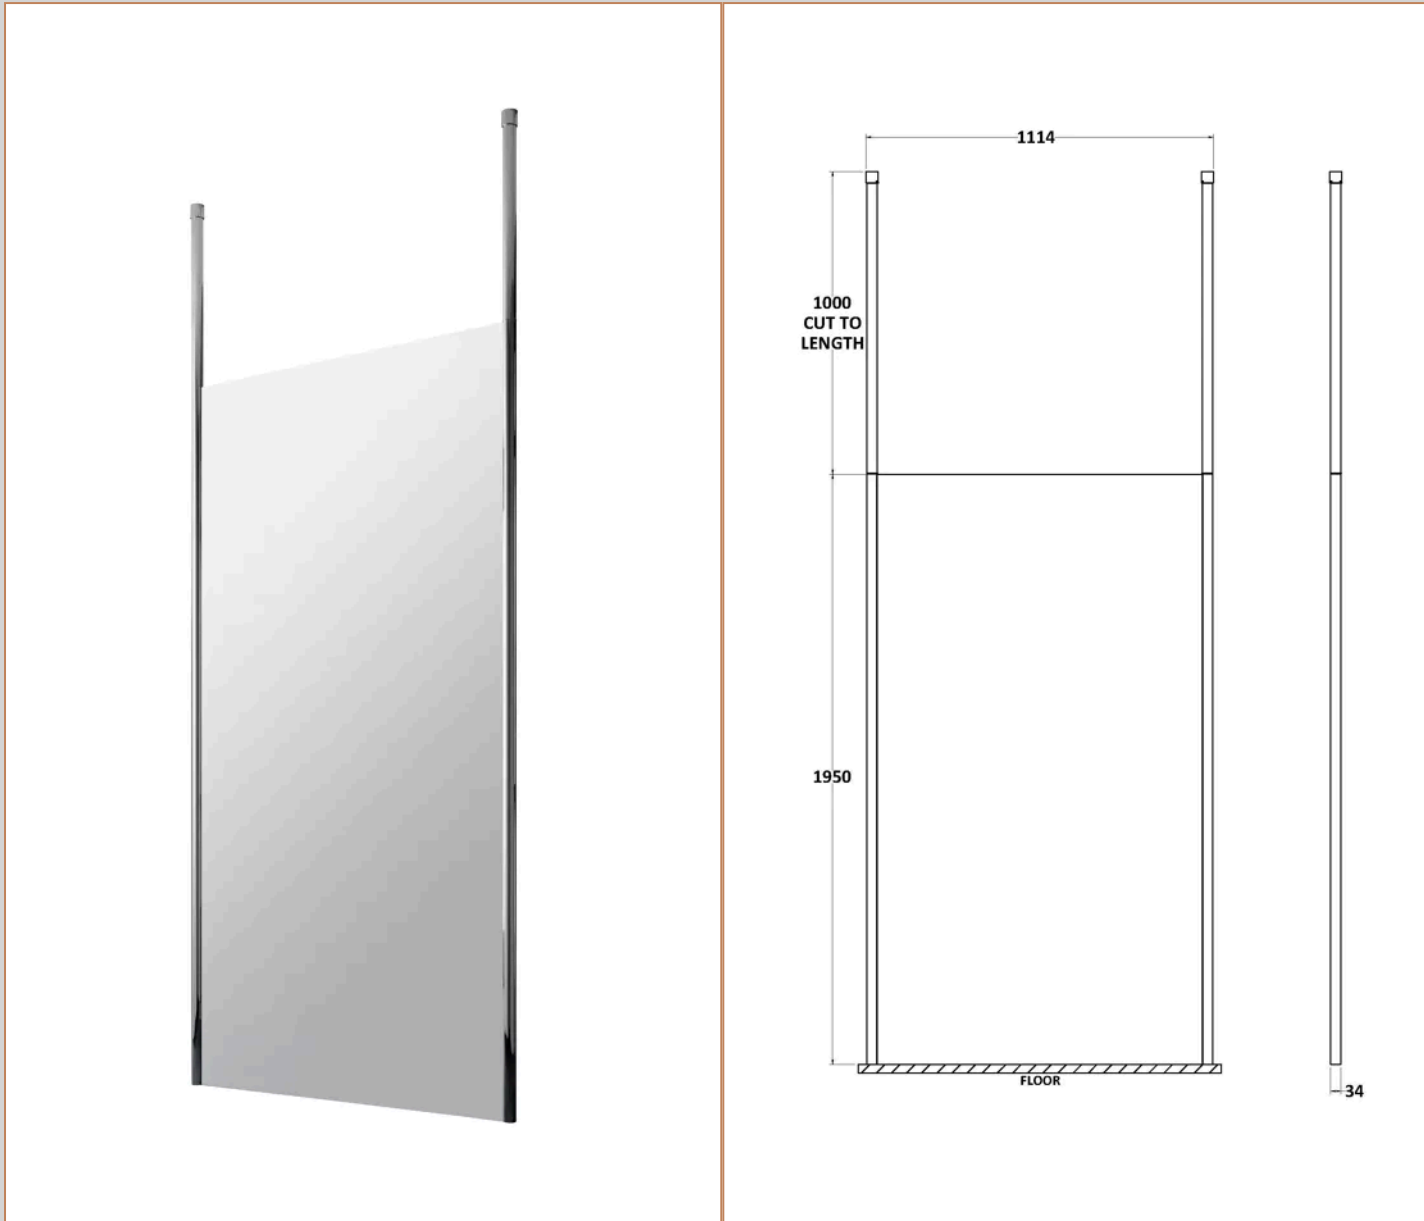

Sales Code: NWCP11

Brand: nuie

Description: nuie 1100mm Chrome Wetroom Panel

Product Dimensions

Product	1950 x 1100 x 14mm (H x W x D)
Nett Weight	0 kg
Packaged Weight	0 kg

Product Details

Country of Origin	China
Product Material	Aluminium
Colour/Finish	Chrome
Style	Contemporary
Easy Clean	Yes
Adjustment Max	1100
Adjustment Min	1080
Ce Certified	Yes
Declaration Of Performance	Yes
Easy Fit	No
Enclosure Design	Framed
Frame Finish	Chrome
Glass Thickness	8 mm
Handles Included	No
Ukca Certified	Yes