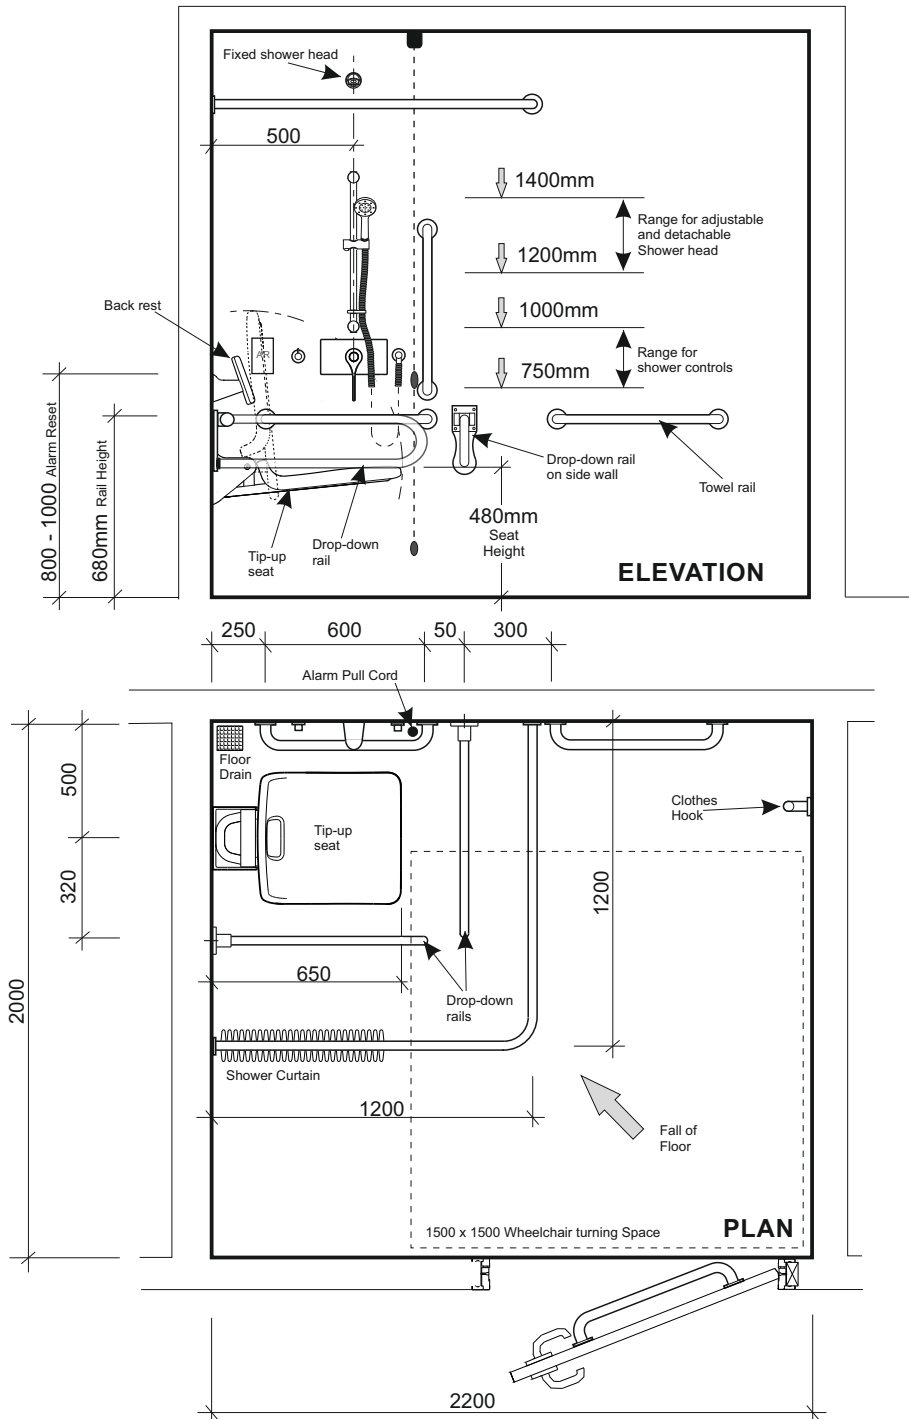

AR = Alarm Reset

The drawing above shows a Left Hand installation. A Right Hand installation is the mirror image of above.