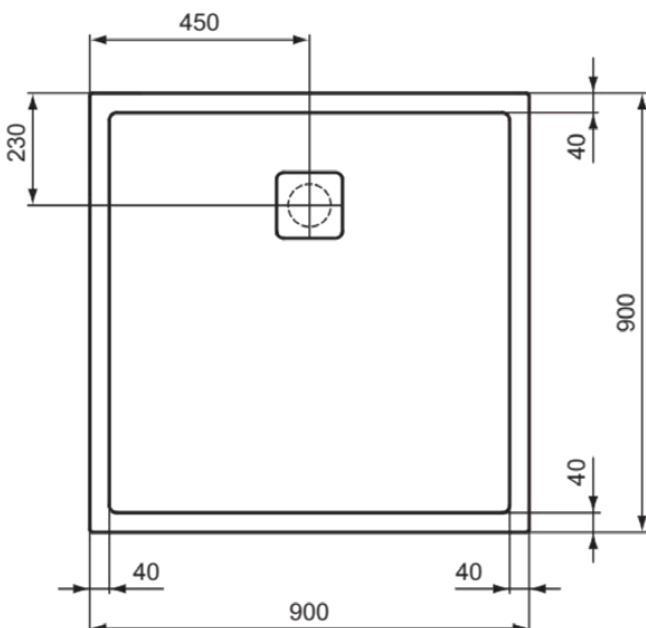

ULTRA FLAT EVO

T542501

ULTRA FLAT EVO | Square shower tray 900x900x35 mm in white glossy finish, no waste | Antibacterial, Accessible design, Cuttable, Easy repair, 35/36mm height

Image & drawing

General information

Product type:	Shower trays
Sub product type:	Square shower tray
Brand:	Ideal Standard
Suite name:	ULTRA FLAT EVO
Designer:	Ideal Standard
Colour:	01 - White Glossy
Surface finish effect:	glossy
Height (mm):	35
Width (mm):	900
Length / Projection (mm):	900
Net weight (kg):	25.00
EAN code:	8014140527275

Included products

TR16001: Waste hole cover

Features

	Antibacterial		Accessible design
	Cuttable		Easy repair
	35/36mm height		

Downloads

- [Installation Guide](#)

Product standard & certifications

Additional standards:	EN 14527
DoP classification:	CL1 + CL2 CA - DA

Product specifications

Colour code:	01
Colour description:	white glossy
Corner model:	No
Dirt-resistant:	Yes
Grinded back side:	No
Grinded bottom side:	No
Disabled model:	Yes
Location of waste hole:	Long side
Material:	Mineral casting
Material quality:	StoneTech™