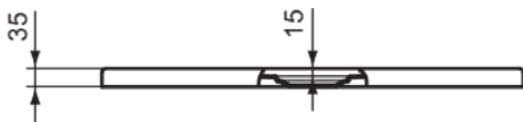

ULTRA FLAT EVO

T542601

ULTRA FLAT EVO | Square shower tray 800x800x35 mm in white glossy finish, no waste | Antibacterial, Accessible design, Cuttable, Easy repair, 35/36mm height

Image & drawing

General information

Product type:	Shower trays
Sub product type:	Square shower tray
Brand:	Ideal Standard
Suite name:	ULTRA FLAT EVO
Designer:	Ideal Standard
Colour:	01 - White Glossy
Surface finish effect:	glossy
Height (mm):	35
Width (mm):	800
Length / Projection (mm):	800
Net weight (kg):	20.00
EAN code:	8014140527282

Included products

TR16001: Waste hole cover

Features

	Antibacterial		Accessible design
	Cuttable		Easy repair
	35/36mm height		

Downloads

- [Installation Guide](#)

Product standard & certifications

Additional standards:	EN 14527
DoP classification:	CL1 + CL2 CA - DA

Product specifications

Colour code:	01
Colour description:	white glossy
Corner model:	No
Dirt-resistant:	Yes
Grinded back side:	No
Grinded bottom side:	No
Disabled model:	Yes
Location of waste hole:	Long side
Material:	Mineral casting
Material quality:	StoneTech™