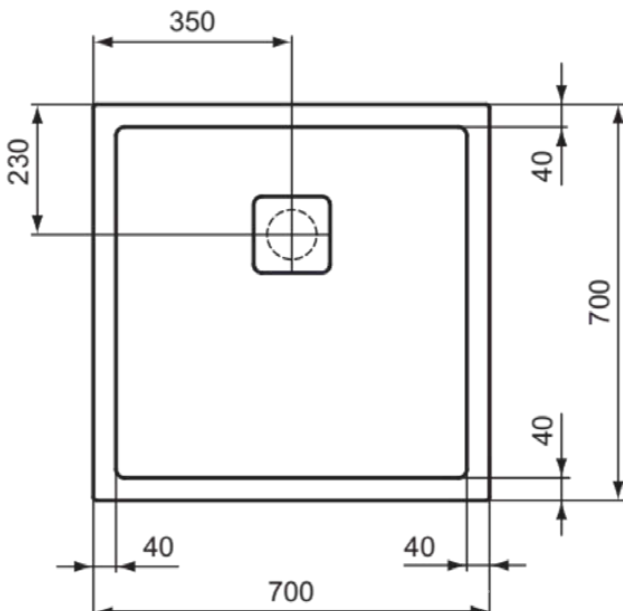

## T542701

ULTRA FLAT EVO | Square shower tray 700x700x35 mm in white glossy finish, no waste | Antibacterial, Accessible design, Cuttable, Easy repair, 35/36mm height

### General information

Product type:	Shower trays
Sub product type:	Square shower tray
Brand:	Ideal Standard
Suite name:	ULTRA FLAT EVO
Designer:	Ideal Standard
Colour:	01 - White Glossy
Surface finish effect:	glossy
Height (mm):	35
Width (mm):	700
Length / Projection (mm):	700
Net weight (kg):	18.00
EAN code:	8014140527299