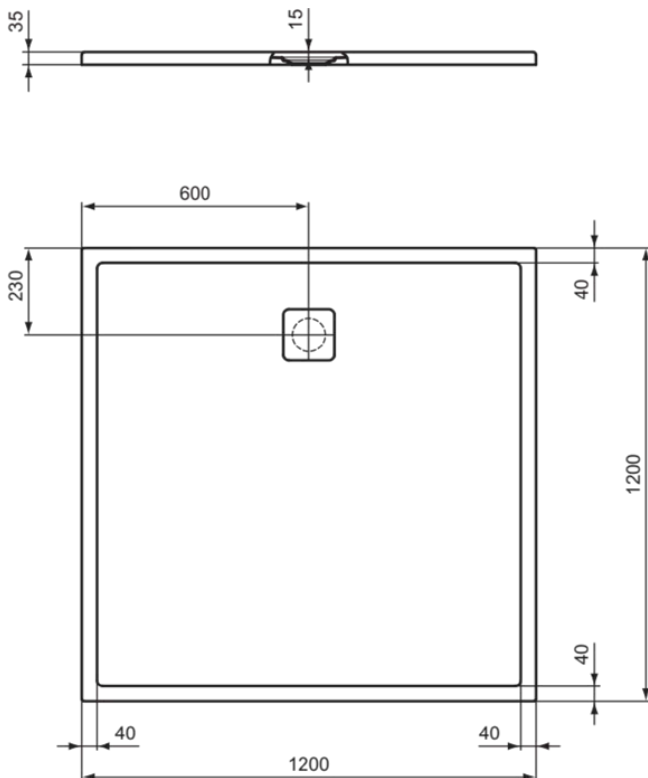

ULTRA FLAT EVO

T5531FO

ULTRA FLAT EVO | Square shower tray 1200x1200x35 mm in silk white finish, no waste | Antibacterial, Anti-slip, Accessible design, Cuttable, 35/36mm height

Image & drawing

General information

Product type:	Shower trays
Sub product type:	Square shower tray
Brand:	Ideal Standard
Suite name:	ULTRA FLAT EVO
Designer:	Ideal Standard
Colour:	FO - Silk White
Surface finish effect:	satin
Height (mm):	35
Width (mm):	1200
Length / Projection (mm):	1200
Net weight (kg):	45.00
EAN code:	8014140515210

Included products

TR160FO: Waste hole cover

Features

	Antibacterial		Anti-slip
	Accessible design		Cuttable
	35/36mm height		

Downloads

- [Installation Guide](#)

Product standard & certifications

Additional standards:	EN 16165-C
DoP classification:	CL1 + CL2 CA - DA

Product specifications

Colour code:	FO
Colour description:	silk white
Corner model:	No
Dirt-resistant:	Yes
Grinded back side:	No
Grinded bottom side:	Yes
Disabled model:	Yes
Location of waste hole:	Long side
Material:	Mineral casting
Material quality:	StoneTech™