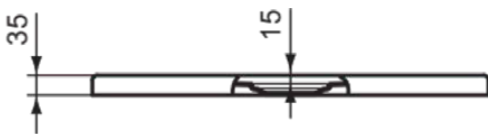

ULTRA FLAT EVO

T542701

ULTRA FLAT EVO | Square shower tray 700x700x35 mm in white glossy finish, no waste | Antibacterial, Accessible design, Cuttable, Easy repair, 35/36mm height

Image & drawing

General information

Product type:	Shower trays
Sub product type:	Square shower tray
Brand:	Ideal Standard
Suite name:	ULTRA FLAT EVO
Designer:	Ideal Standard
Colour:	01 - White Glossy
Surface finish effect:	glossy
Height (mm):	35
Width (mm):	700
Length / Projection (mm):	700
Net weight (kg):	18.00
EAN code:	8014140527299

Included products

TR16001: Waste hole cover

Features

	Antibacterial		Accessible design
	Cuttable		Easy repair
	35/36mm height		

Downloads

- [Installation Guide](#)

Product standard & certifications

Additional standards:	EN 14527
DoP classification:	CL1 + CL2 CA - DA

Product specifications

Colour code:	01
Colour description:	white glossy
Corner model:	No
Dirt-resistant:	Yes
Grinded back side:	No
Grinded bottom side:	No
Disabled model:	Yes
Location of waste hole:	Long side
Material:	Mineral casting
Material quality:	StoneTech™