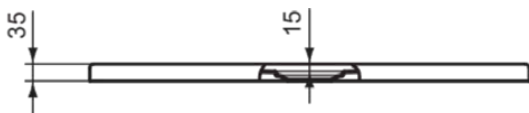

ULTRA FLAT EVO

T542501

ULTRA FLAT EVO | Square shower tray 900x900x35 mm in white glossy finish, no waste | Antibacterial, Accessible design, Cuttable, Easy repair, 35/36mm height

Image & drawing

General information

Product type:	Shower trays
Sub product type:	Square shower tray
Brand:	Ideal Standard
Suite name:	ULTRA FLAT EVO
Designer:	Ideal Standard
Colour:	01 - White Glossy
Surface finish effect:	glossy
Height (mm):	35
Width (mm):	900
Length / Projection (mm):	900
Net weight (kg):	25.00
EAN code:	8014140527275

Included products

TR16001: Waste hole cover

Features

	Antibacterial		Accessible design
	Cuttable		Easy repair
	35/36mm height		

Downloads

- [Installation Guide](#)

Product standard & certifications

Additional standards:	EN 14527
DoP classification:	CL1 + CL2 CA - DA

Product specifications

Colour code:	01
Colour description:	white glossy
Corner model:	No
Dirt-resistant:	Yes
Grinded back side:	No
Grinded bottom side:	No
Disabled model:	Yes
Location of waste hole:	Long side
Material:	Mineral casting
Material quality:	StoneTech™