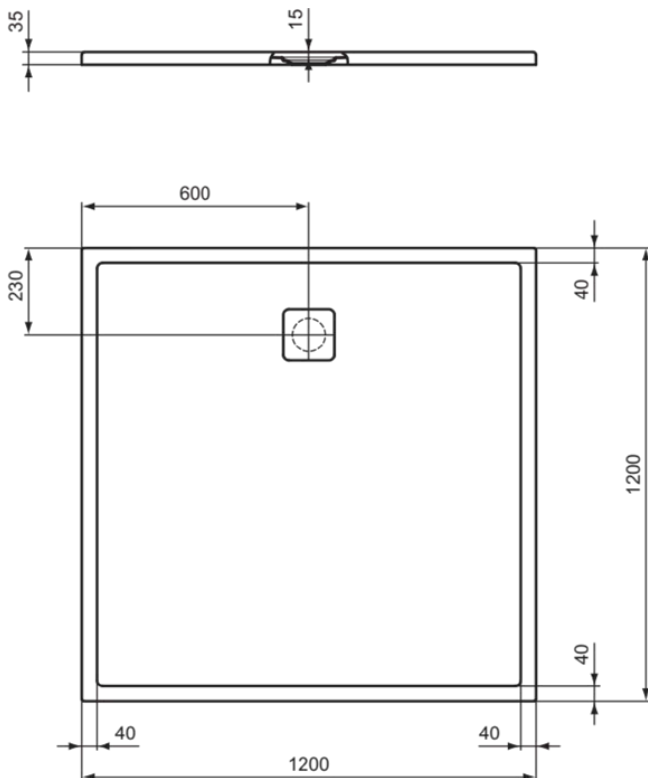

ULTRA FLAT EVO

T553101

ULTRA FLAT EVO | Square shower tray 1200x1200x35 mm in white glossy finish, no waste | Antibacterial, Accessible design, Cuttable, Easy repair, 35/36mm height

Image & drawing

General information

Product type:	Shower trays
Sub product type:	Square shower tray
Brand:	Ideal Standard
Suite name:	ULTRA FLAT EVO
Designer:	Ideal Standard
Colour:	01 - White Glossy
Surface finish effect:	glossy
Height (mm):	35
Width (mm):	1200
Length / Projection (mm):	1200
Net weight (kg):	45.00
EAN code:	8014140527497

Included products

TR16001: Waste hole cover

Features

	Antibacterial		Accessible design
	Cuttable		Easy repair
	35/36mm height		

Downloads

- [Installation Guide](#)

Product standard & certifications

Additional standards:	EN 14527
DoP classification:	CL1 + CL2 CA - DA

Product specifications

Colour code:	01
Colour description:	white glossy
Corner model:	No
Dirt-resistant:	Yes
Grinded back side:	No
Grinded bottom side:	Yes
Disabled model:	Yes
Location of waste hole:	Long side
Material:	Mineral casting
Material quality:	StoneTech™