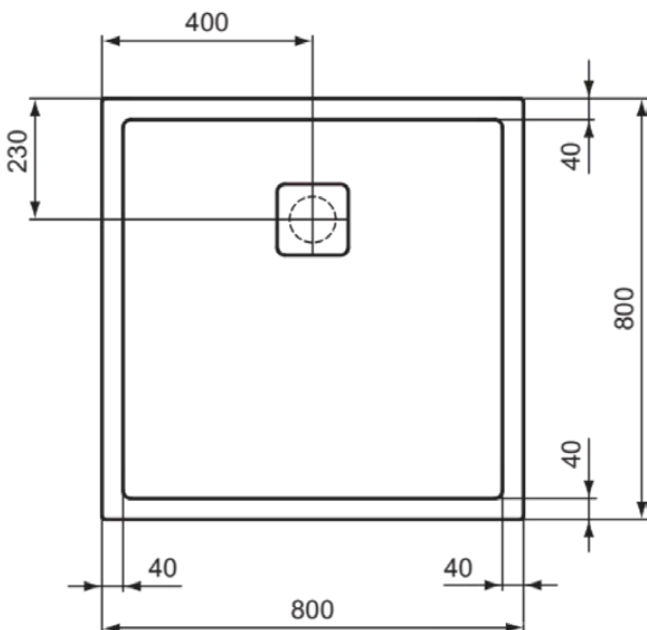

ULTRA FLAT EVO

T542601

ULTRA FLAT EVO | Square shower tray 800x800x35 mm in white glossy finish, no waste | Antibacterial, Accessible design, Cuttable, Easy repair, 35/36mm height

Image & drawing

General information

Product type:	Shower trays
Sub product type:	Square shower tray
Brand:	Ideal Standard
Suite name:	ULTRA FLAT EVO
Designer:	Ideal Standard
Colour:	01 - White Glossy
Surface finish effect:	glossy
Height (mm):	35
Width (mm):	800
Length / Projection (mm):	800
Net weight (kg):	20.00
EAN code:	8014140527282

Included products

TR16001: Waste hole cover

Features

	Antibacterial		Accessible design
	Cuttable		Easy repair
	35/36mm height		

Downloads

- [Installation Guide](#)

Product standard & certifications

Additional standards:	EN 14527
DoP classification:	CL1 + CL2 CA - DA

Product specifications

Colour code:	01
Colour description:	white glossy
Corner model:	No
Dirt-resistant:	Yes
Grinded back side:	No
Grinded bottom side:	No
Disabled model:	Yes
Location of waste hole:	Long side
Material:	Mineral casting
Material quality:	StoneTech™