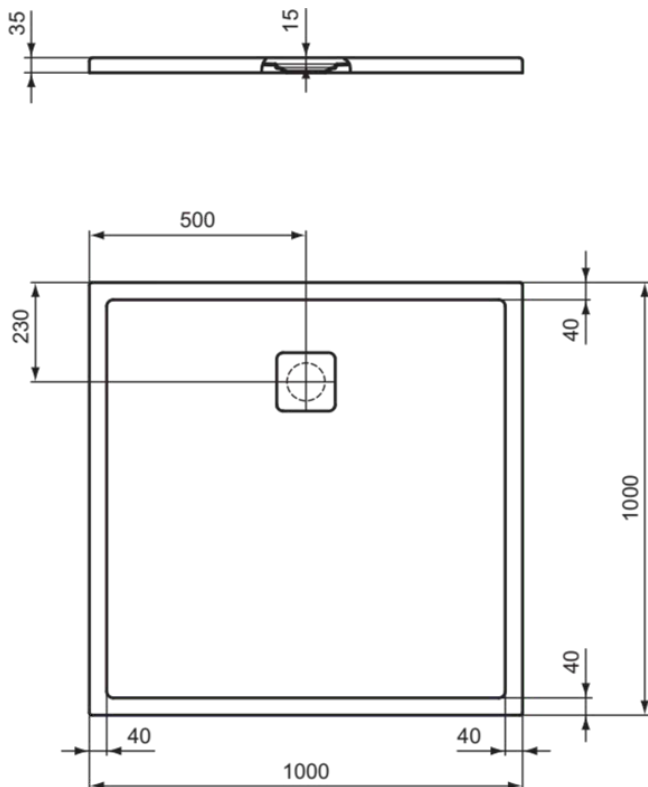

ULTRA FLAT EVO

T542401

ULTRA FLAT EVO | Square shower tray 1000x1000x35 mm in white glossy finish, no waste | Antibacterial, Accessible design, Cuttable, Easy repair, 35/36mm height

Image & drawing

General information

Product type:	Shower trays
Sub product type:	Square shower tray
Brand:	Ideal Standard
Suite name:	ULTRA FLAT EVO
Designer:	Ideal Standard
Colour:	01 - White Glossy
Surface finish effect:	glossy
Height (mm):	35
Width (mm):	1000
Length / Projection (mm):	1000
Net weight (kg):	37.00
EAN code:	8014140527268

Included products

TR16001: Waste hole cover

Features

	Antibacterial		Accessible design
	Cuttable		Easy repair
	35/36mm height		

Downloads

- [Installation Guide](#)

Product standard & certifications

Additional standards:	EN 14527
DoP classification:	CL1 + CL2 CA - DA

Product specifications

Colour code:	01
Colour description:	white glossy
Corner model:	No
Dirt-resistant:	Yes
Grinded back side:	No
Grinded bottom side:	No
Disabled model:	Yes
Location of waste hole:	Long side
Material:	Mineral casting
Material quality:	StoneTech™