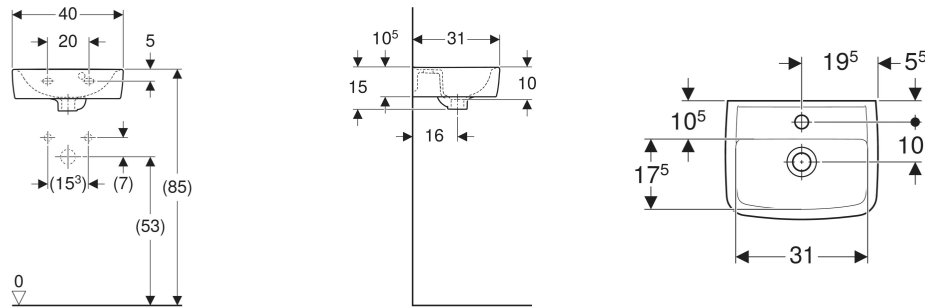

# Twyford Alcona handrinse basin, square design, with asymmetrical overflow

Example image

## TO ORDER ADDITIONALLY

- Fastening material

Art. no.	Colour / surface	Tap hole	Overflow	B cm	H cm	T cm
AR4801WH	white	centred	visible, asymmetrical	40	15	31
AR4842WH	white	left and right	visible, asymmetrical	40	15	31