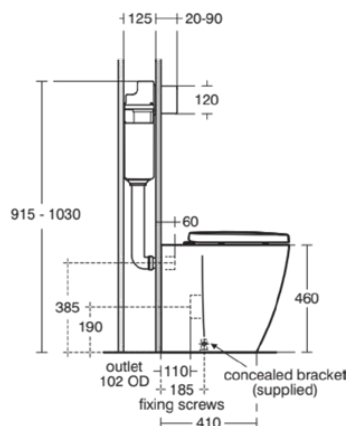

## E608801

CONCEPT FREEDOM | Back-to-wall bowl 365x550x510 mm in white glossy finish, CL1 full flush 4.5 - 6 l/min, horizontal outlet | CL1, CL2, DOC M compliant

### General information

Product type:	Toileting
Sub product type:	Back-to-wall bowl
Brand:	Ideal Standard
Suite name:	CONCEPT FREEDOM
Designer:	Studio Levien
Colour:	01 - White Glossy
Surface finish effect:	glossy
Height (mm):	510
Width (mm):	365
Length / Projection (mm):	550
Fixing method:	Fixing set
Net weight (kg):	32.70
EAN code:	5017830451716

## CONCEPT FREEDOM

**E608801**

CONCEPT FREEDOM | Back-to-wall bowl 365x550x510 mm in white glossy finish, CL1 full flush 4.5 - 6 l/min, horizontal outlet | CL1, CL2, DOC M compliant