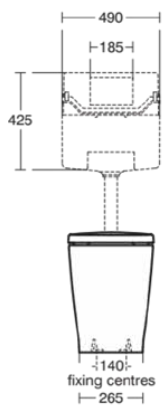

## E608801

CONCEPT FREEDOM | Back-to-wall bowl 365x550x510 mm in white glossy finish, CL1 full flush 4.5 - 6 l/min, horizontal outlet | CL1, CL2, DOC M compliant

### Image & drawing

### General information

Product type:	Toileting
Sub product type:	Back-to-wall bowl
Brand:	Ideal Standard
Suite name:	CONCEPT FREEDOM
Designer:	Studio Levien
Colour:	01 - White Glossy
Surface finish effect:	glossy
Height (mm):	510
Width (mm):	365
Length / Projection (mm):	550
Fixing method:	Fixing set
Net weight (kg):	32.70
EAN code:	5017830451716

## CONCEPT FREEDOM

**E608801**

CONCEPT FREEDOM | Back-to-wall bowl 365x550x510 mm in white glossy finish, CL1 full flush 4.5 - 6 l/min, horizontal outlet | CL1, CL2, DOC M compliant