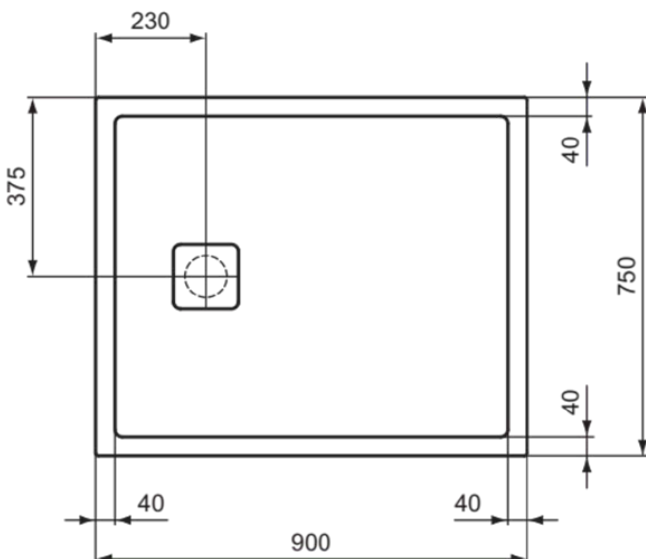

ULTRA FLAT EVO

T544501

ULTRA FLAT EVO | Rectangular shower tray 900x750x35 mm in white glossy finish, no waste | Antibacterial, Accessible design, Cuttable, Easy repair, 35/36mm height

Image & drawing

General information

Product type:	Shower trays
Sub product type:	Rectangular shower tray
Brand:	Ideal Standard
Suite name:	ULTRA FLAT EVO
Designer:	Ideal Standard
Colour:	01 - White Glossy
Surface finish effect:	glossy
Height (mm):	35
Width (mm):	900
Length / Projection (mm):	750
Net weight (kg):	24.00
EAN code:	8014140527473

Included products

TR16001: Waste hole cover

Features

	Antibacterial		Accessible design
	Cuttable		Easy repair
	35/36mm height		

Downloads

- [Installation Guide](#)

Product standard & certifications

Additional standards:	EN 14527
DoP classification:	CL1 + CL2 CA - DA

Product specifications

Colour code:	01
Colour description:	white glossy
Corner model:	No
Dirt-resistant:	Yes
Grinded back side:	No
Grinded bottom side:	No
Disabled model:	Yes
Location of waste hole:	Short side
Material:	Mineral casting
Material quality:	StoneTech™