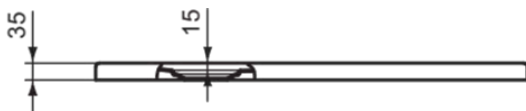

ULTRA FLAT EVO

T544501

ULTRA FLAT EVO | Rectangular shower tray 900x750x35 mm in white glossy finish, no waste | Antibacterial, Accessible design, Cuttable, Easy repair, 35/36mm height

Image & drawing

General information

Product type:	Shower trays
Sub product type:	Rectangular shower tray
Brand:	Ideal Standard
Suite name:	ULTRA FLAT EVO
Designer:	Ideal Standard
Colour:	01 - White Glossy
Surface finish effect:	glossy
Height (mm):	35
Width (mm):	900
Length / Projection (mm):	750
Net weight (kg):	24.00
EAN code:	8014140527473

Included products

TR16001: Waste hole cover

Features

	Antibacterial		Accessible design
	Cuttable		Easy repair
	35/36mm height		

Downloads

- [Installation Guide](#)

Product standard & certifications

Additional standards:	EN 14527
DoP classification:	CL1 + CL2 CA - DA

Product specifications

Colour code:	01
Colour description:	white glossy
Corner model:	No
Dirt-resistant:	Yes
Grinded back side:	No
Grinded bottom side:	No
Disabled model:	Yes
Location of waste hole:	Short side
Material:	Mineral casting
Material quality:	StoneTech™