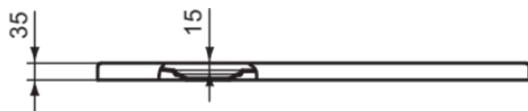

ULTRA FLAT EVO

T544401

ULTRA FLAT EVO | Rectangular shower tray 900x800x35 mm in white glossy finish, no waste | Antibacterial, Accessible design, Cuttable, Easy repair, 35/36mm height

Image & drawing

General information

Product type:	Shower trays
Sub product type:	Rectangular shower tray
Brand:	Ideal Standard
Suite name:	ULTRA FLAT EVO
Designer:	Ideal Standard
Colour:	01 - White Glossy
Surface finish effect:	glossy
Height (mm):	35
Width (mm):	900
Length / Projection (mm):	800
Net weight (kg):	23.00
EAN code:	8014140527466

Included products

TR16001: Waste hole cover

Features

	Antibacterial		Accessible design
	Cuttable		Easy repair
	35/36mm height		

Downloads

- [Installation Guide](#)

Product standard & certifications

Additional standards:	EN 14527
DoP classification:	CL1 + CL2 CA - DA

Product specifications

Colour code:	01
Colour description:	white glossy
Corner model:	No
Dirt-resistant:	Yes
Grinded back side:	No
Grinded bottom side:	No
Disabled model:	Yes
Location of waste hole:	Long side
Material:	Mineral casting
Material quality:	StoneTech™