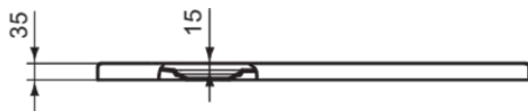

ULTRA FLAT EVO

T544601

ULTRA FLAT EVO | Rectangular shower tray 900x700x35 mm in white glossy finish, no waste | Antibacterial, Accessible design, Cuttable, Easy repair, 35/36mm height

Image & drawing

General information

Product type:	Shower trays
Sub product type:	Rectangular shower tray
Brand:	Ideal Standard
Suite name:	ULTRA FLAT EVO
Designer:	Ideal Standard
Colour:	01 - White Glossy
Surface finish effect:	glossy
Height (mm):	35
Width (mm):	900
Length / Projection (mm):	700
Net weight (kg):	22.00
EAN code:	8014140527480

Included products

TR16001: Waste hole cover

Features

	Antibacterial		Accessible design
	Cuttable		Easy repair
	35/36mm height		

Downloads

- [Installation Guide](#)

Product standard & certifications

Additional standards:	EN 14527
DoP classification:	CL1 + CL2 CA - DA

Product specifications

Colour code:	01
Colour description:	white glossy
Corner model:	No
Dirt-resistant:	Yes
Grinded back side:	No
Grinded bottom side:	No
Disabled model:	Yes
Location of waste hole:	Short side
Material:	Mineral casting
Material quality:	StoneTech™