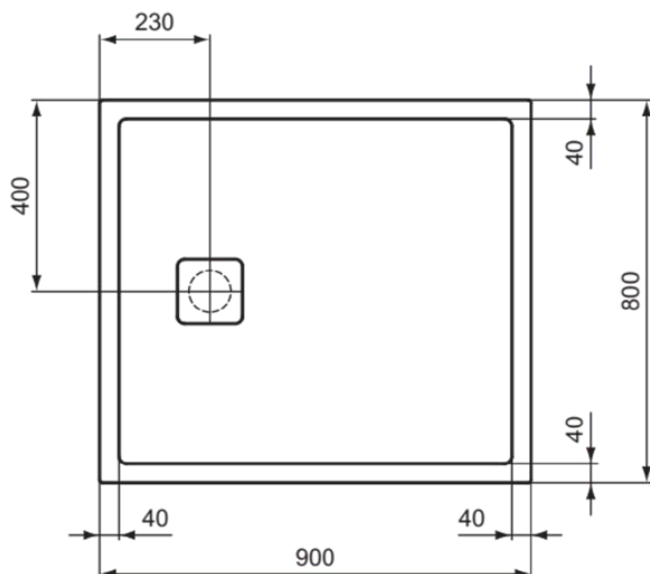

ULTRA FLAT EVO

T544401

ULTRA FLAT EVO | Rectangular shower tray 900x800x35 mm in white glossy finish, no waste | Antibacterial, Accessible design, Cuttable, Easy repair, 35/36mm height

Image & drawing

General information

Product type:	Shower trays
Sub product type:	Rectangular shower tray
Brand:	Ideal Standard
Suite name:	ULTRA FLAT EVO
Designer:	Ideal Standard
Colour:	01 - White Glossy
Surface finish effect:	glossy
Height (mm):	35
Width (mm):	900
Length / Projection (mm):	800
Net weight (kg):	23.00
EAN code:	8014140527466

Included products

TR16001: Waste hole cover

Features

	Antibacterial		Accessible design
	Cuttable		Easy repair
	35/36mm height		

Downloads

- [Installation Guide](#)

Product standard & certifications

Additional standards:	EN 14527
DoP classification:	CL1 + CL2 CA - DA

Product specifications

Colour code:	01
Colour description:	white glossy
Corner model:	No
Dirt-resistant:	Yes
Grinded back side:	No
Grinded bottom side:	No
Disabled model:	Yes
Location of waste hole:	Long side
Material:	Mineral casting
Material quality:	StoneTech™