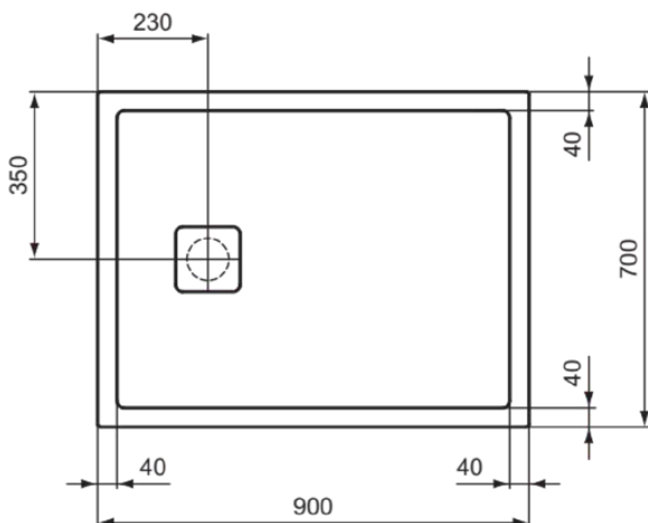

## T544601

ULTRA FLAT EVO | Rectangular shower tray 900x700x35 mm in white glossy finish, no waste | Antibacterial, Accessible design, Cuttable, Easy repair, 35/36mm height

### General information

Product type:	Shower trays
Sub product type:	Rectangular shower tray
Brand:	Ideal Standard
Suite name:	ULTRA FLAT EVO
Designer:	Ideal Standard
Colour:	01 - White Glossy
Surface finish effect:	glossy
Height (mm):	35
Width (mm):	900
Length / Projection (mm):	700
Net weight (kg):	22.00
EAN code:	8014140527480