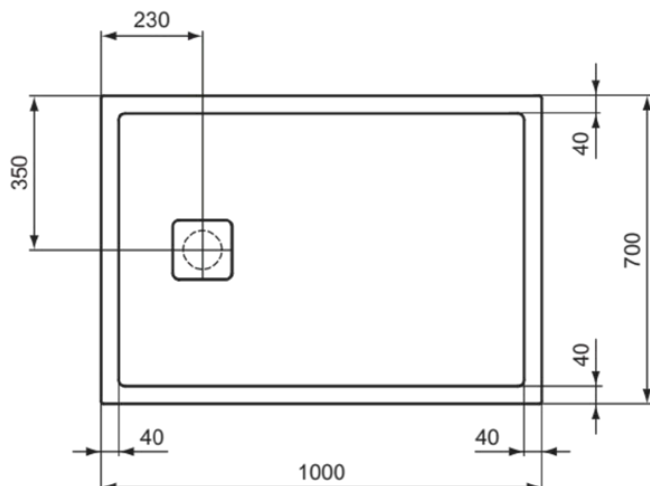

## T544301

ULTRA FLAT EVO | Rectangular shower tray 1000x700x35 mm in white glossy finish, no waste | Antibacterial, Accessible design, Cuttable, Easy repair, 35/36mm height

### General information

Product type:	Shower trays
Sub product type:	Rectangular shower tray
Brand:	Ideal Standard
Suite name:	ULTRA FLAT EVO
Designer:	Ideal Standard
Colour:	01 - White Glossy
Surface finish effect:	glossy
Height (mm):	35
Width (mm):	1000
Length / Projection (mm):	700
Net weight (kg):	23.00
EAN code:	8014140527459