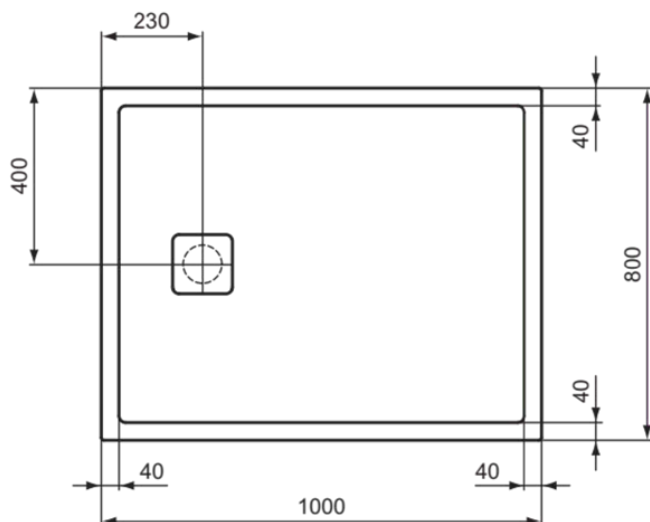

ULTRA FLAT EVO

T544201

ULTRA FLAT EVO | Rectangular shower tray 1000x800x35 mm in white glossy finish, no waste | Antibacterial, Accessible design, Cuttable, Easy repair, 35/36mm height

Image & drawing

General information

Product type:	Shower trays
Sub product type:	Rectangular shower tray
Brand:	Ideal Standard
Suite name:	ULTRA FLAT EVO
Designer:	Ideal Standard
Colour:	01 - White Glossy
Surface finish effect:	glossy
Height (mm):	35
Width (mm):	1000
Length / Projection (mm):	800
Net weight (kg):	28.00
EAN code:	8014140527442

Included products

TR16001: Waste hole cover

Features

Antibacterial

Accessible design

Cuttable

Easy repair

35/36mm height

Downloads

- [Installation Guide](#)

Product standard & certifications

Additional standards:	EN 14527
DoP classification:	CL1 + CL2 CA - DA

Product specifications

Colour code:	01
Colour description:	white glossy
Corner model:	No
Dirt-resistant:	Yes
Grinded back side:	No
Grinded bottom side:	No
Disabled model:	Yes
Location of waste hole:	Short side
Material:	Mineral casting
Material quality:	StoneTech™