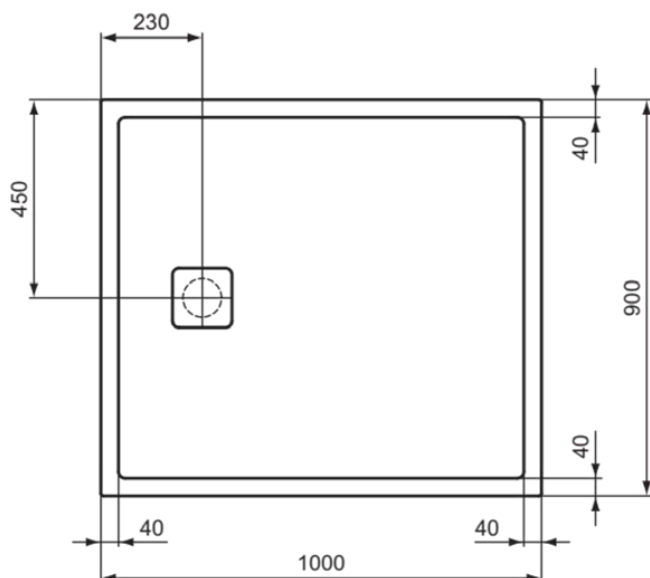

ULTRA FLAT EVO

T544101

ULTRA FLAT EVO | Rectangular shower tray 1000x900x35 mm in white glossy finish, no waste | Antibacterial, Accessible design, Cuttable, Easy repair, 35/36mm height

Image & drawing

General information

Product type:	Shower trays
Sub product type:	Rectangular shower tray
Brand:	Ideal Standard
Suite name:	ULTRA FLAT EVO
Designer:	Ideal Standard
Colour:	01 - White Glossy
Surface finish effect:	glossy
Height (mm):	35
Width (mm):	1000
Length / Projection (mm):	900
Net weight (kg):	30.00
EAN code:	8014140527435

Included products

TR16001: Waste hole cover

Features

	Antibacterial		Accessible design
	Cuttable		Easy repair
	35/36mm height		

Downloads

- [Installation Guide](#)

Product standard & certifications

Additional standards:	EN 14527
DoP classification:	CL1 + CL2 CA - DA

Product specifications

Colour code:	01
Colour description:	white glossy
Corner model:	No
Dirt-resistant:	Yes
Grinded back side:	No
Grinded bottom side:	No
Disabled model:	Yes
Location of waste hole:	Short side
Material:	Mineral casting
Material quality:	StoneTech™