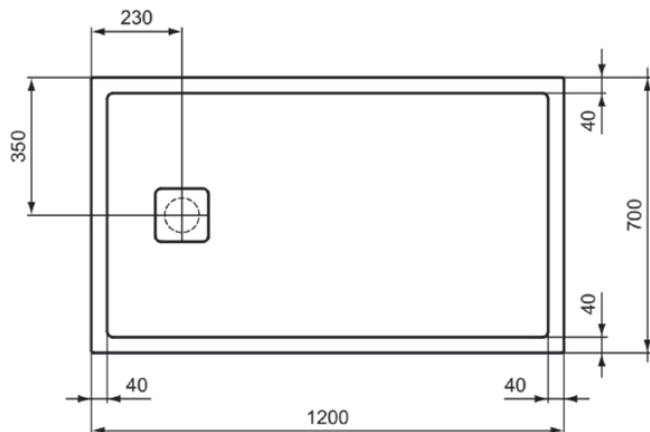

## T544001

ULTRA FLAT EVO | Rectangular shower tray 1200x700x35 mm in white glossy finish, no waste | Antibacterial, Accessible design, Cuttable, Easy repair, 35/36mm height

### General information

Product type:	Shower trays
Sub product type:	Rectangular shower tray
Brand:	Ideal Standard
Suite name:	ULTRA FLAT EVO
Designer:	Ideal Standard
Colour:	01 - White Glossy
Surface finish effect:	glossy
Height (mm):	35
Width (mm):	1200
Length / Projection (mm):	700
Net weight (kg):	29.00
EAN code:	8014140527428