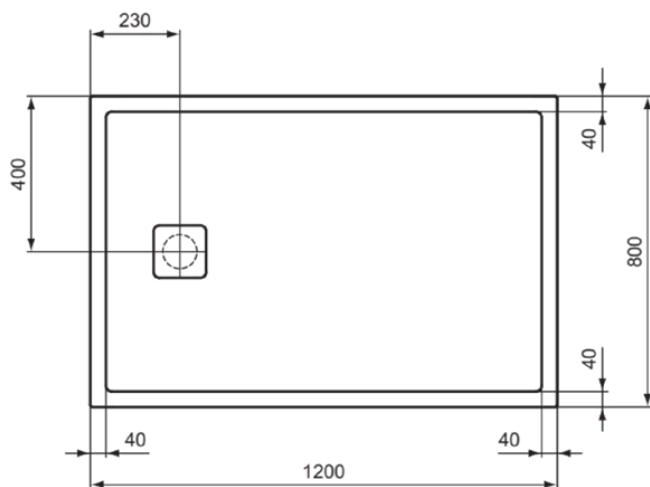

ULTRA FLAT EVO

T543901

ULTRA FLAT EVO | Rectangular shower tray 1200x800x35 mm in white glossy finish, no waste | Antibacterial, Accessible design, Cuttable, Easy repair, 35/36mm height

Image & drawing

General information

Product type:	Shower trays
Sub product type:	Rectangular shower tray
Brand:	Ideal Standard
Suite name:	ULTRA FLAT EVO
Designer:	Ideal Standard
Colour:	01 - White Glossy
Surface finish effect:	glossy
Height (mm):	35
Width (mm):	1200
Length / Projection (mm):	800
Net weight (kg):	31.00
EAN code:	8014140527411

Included products

TR16001: Waste hole cover

Features

	Antibacterial		Accessible design
	Cuttable		Easy repair
	35/36mm height		

Downloads

- [Installation Guide](#)

Product standard & certifications

Additional standards:	EN 14527
DoP classification:	CL1 + CL2 CA - DA

Product specifications

Colour code:	01
Colour description:	white glossy
Corner model:	No
Dirt-resistant:	Yes
Grinded back side:	No
Grinded bottom side:	No
Disabled model:	Yes
Location of waste hole:	Short side
Material:	Mineral casting
Material quality:	StoneTech™