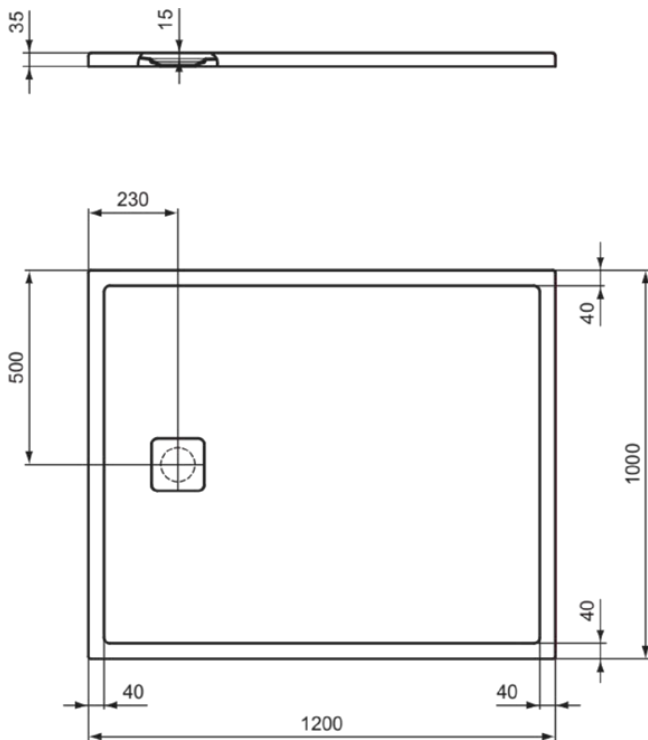

ULTRA FLAT EVO

T543701

ULTRA FLAT EVO | Rectangular shower tray 1200x1000x35 mm in white glossy finish, no waste | Antibacterial, Accessible design, Cuttable, Easy repair, 35/36mm height

Image & drawing

General information

Product type:	Shower trays
Sub product type:	Rectangular shower tray
Brand:	Ideal Standard
Suite name:	ULTRA FLAT EVO
Designer:	Ideal Standard
Colour:	01 - White Glossy
Surface finish effect:	glossy
Height (mm):	35
Width (mm):	1200
Length / Projection (mm):	1000
Net weight (kg):	38.00
EAN code:	8014140527398

Included products

TR16001: Waste hole cover

Features

	Antibacterial		Accessible design
	Cuttable		Easy repair
	35/36mm height		

Downloads

- [Installation Guide](#)

Product standard & certifications

Additional standards:	EN 14527
DoP classification:	CL1 + CL2 CA - DA

Product specifications

Colour code:	01
Colour description:	white glossy
Corner model:	No
Dirt-resistant:	Yes
Grinded back side:	No
Grinded bottom side:	No
Disabled model:	Yes
Location of waste hole:	Short side
Material:	Mineral casting
Material quality:	StoneTech™