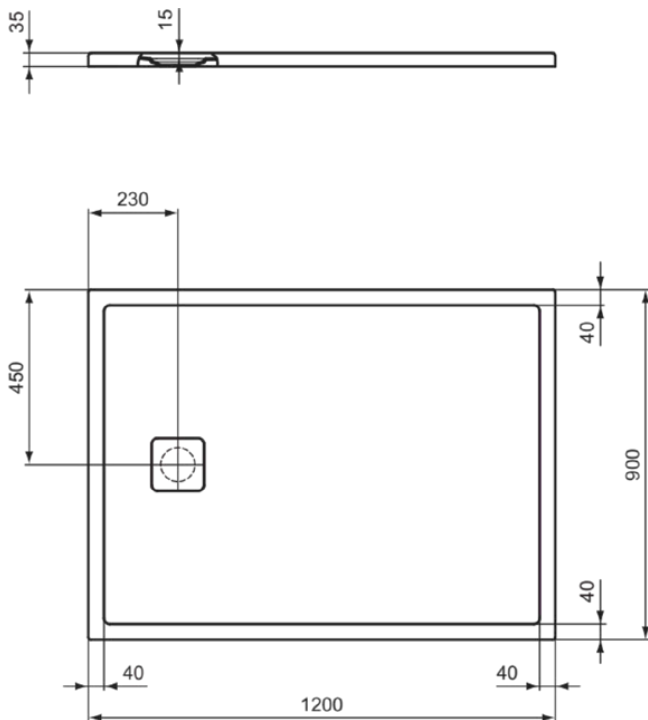

ULTRA FLAT EVO

T543801

ULTRA FLAT EVO | Rectangular shower tray 1200x900x35 mm in white glossy finish, no waste | Antibacterial, Accessible design, Cuttable, Easy repair, 35/36mm height

Image & drawing

General information

Product type:	Shower trays
Sub product type:	Rectangular shower tray
Brand:	Ideal Standard
Suite name:	ULTRA FLAT EVO
Designer:	Ideal Standard
Colour:	01 - White Glossy
Surface finish effect:	glossy
Height (mm):	35
Width (mm):	1200
Length / Projection (mm):	900
Net weight (kg):	35.00
EAN code:	8014140527404

Included products

TR16001: Waste hole cover

Features

	Antibacterial		Accessible design
	Cuttable		Easy repair
	35/36mm height		

Downloads

- [Installation Guide](#)

Product standard & certifications

Additional standards:	EN 14527
DoP classification:	CL1 + CL2 CA - DA

Product specifications

Colour code:	01
Colour description:	white glossy
Corner model:	No
Dirt-resistant:	Yes
Grinded back side:	No
Grinded bottom side:	No
Disabled model:	Yes
Location of waste hole:	Short side
Material:	Mineral casting
Material quality:	StoneTech™