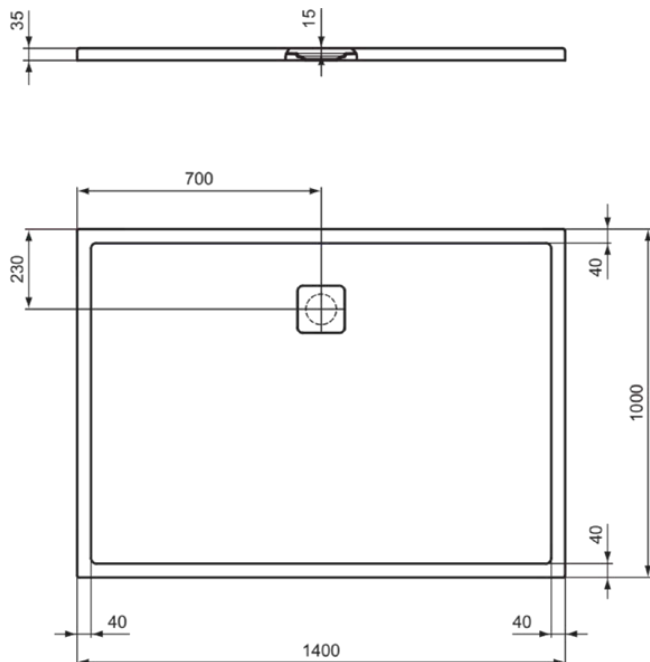

ULTRA FLAT EVO

T553201

ULTRA FLAT EVO | Rectangular shower tray 1400x1000x35 mm in white glossy finish, no waste | Antibacterial, Accessible design, Cuttable, Easy repair, 35/36mm height

Image & drawing

General information

Product type:	Shower trays
Sub product type:	Rectangular shower tray
Brand:	Ideal Standard
Suite name:	ULTRA FLAT EVO
Designer:	Ideal Standard
Colour:	01 - White Glossy
Surface finish effect:	glossy
Height (mm):	35
Width (mm):	1400
Length / Projection (mm):	1000
Net weight (kg):	46.00
EAN code:	8014140527503

Included products

TR16001: Waste hole cover

Features

	Antibacterial		Accessible design
	Cuttable		Easy repair
	35/36mm height		

Downloads

- [Installation Guide](#)

Product standard & certifications

Additional standards:	EN 16165-C
DoP classification:	CL1 + CL2 CA - DA

Product specifications

Colour code:	01
Colour description:	white glossy
Corner model:	No
Dirt-resistant:	Yes
Grinded back side:	No
Grinded bottom side:	No
Disabled model:	Yes
Location of waste hole:	Short side
Material:	Mineral casting
Material quality:	StoneTech™