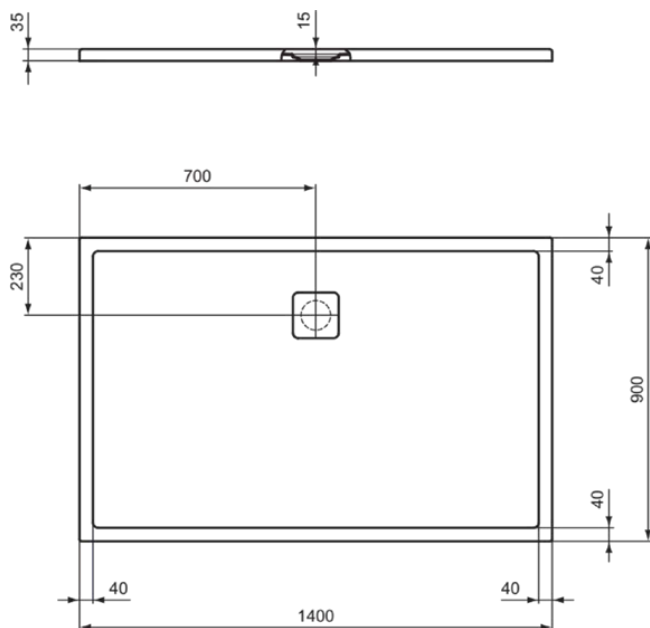

ULTRA FLAT EVO

T543401

ULTRA FLAT EVO | Rectangular shower tray 1400x900x35 mm in white glossy finish, no waste | Antibacterial, Accessible design, Cuttable, Easy repair, 35/36mm height

Image & drawing

General information

Product type:	Shower trays
Sub product type:	Rectangular shower tray
Brand:	Ideal Standard
Suite name:	ULTRA FLAT EVO
Designer:	Ideal Standard
Colour:	01 - White Glossy
Surface finish effect:	glossy
Height (mm):	35
Width (mm):	1400
Length / Projection (mm):	900
Net weight (kg):	45.00
EAN code:	8014140527367

Included products

TR16001: Waste hole cover

Features

	Antibacterial		Accessible design
	Cuttable		Easy repair
	35/36mm height		

Downloads

- [Installation Guide](#)

Product standard & certifications

Additional standards:	EN 14527
DoP classification:	CL1 + CL2 CA - DA

Product specifications

Colour code:	01
Colour description:	white glossy
Corner model:	No
Dirt-resistant:	Yes
Grinded back side:	No
Grinded bottom side:	No
Disabled model:	Yes
Location of waste hole:	Long side
Material:	Mineral casting
Material quality:	StoneTech™