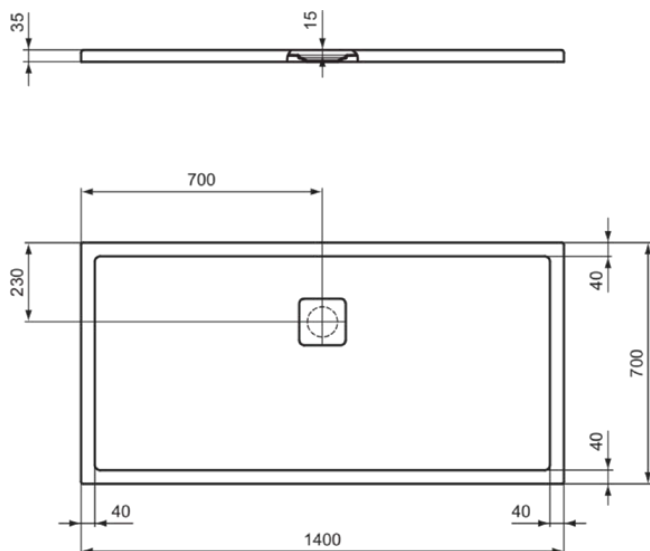

ULTRA FLAT EVO

T543601

ULTRA FLAT EVO | Rectangular shower tray 1400x700x35 mm in white glossy finish, no waste | Antibacterial, Accessible design, Cuttable, Easy repair, 35/36mm height

Image & drawing

General information

Product type:	Shower trays
Sub product type:	Rectangular shower tray
Brand:	Ideal Standard
Suite name:	ULTRA FLAT EVO
Designer:	Ideal Standard
Colour:	01 - White Glossy
Surface finish effect:	glossy
Height (mm):	35
Width (mm):	1400
Length / Projection (mm):	700
Net weight (kg):	35.00
EAN code:	8014140527381

Included products

TR16001: Waste hole cover

Features

	Antibacterial		Accessible design
	Cuttable		Easy repair
	35/36mm height		

Downloads

- [Installation Guide](#)

Product standard & certifications

Additional standards:	EN 14527
DoP classification:	CL1 + CL2 CA - DA

Product type:	Shower trays
Sub product type:	Rectangular shower tray
Brand:	Ideal Standard
Suite name:	ULTRA FLAT EVO
Designer:	Ideal Standard
Colour:	01 - White Glossy
Surface finish effect:	glossy
Height (mm):	35
Width (mm):	1400
Length / Projection (mm):	800
Net weight (kg):	39.00
EAN code:	8014140527374