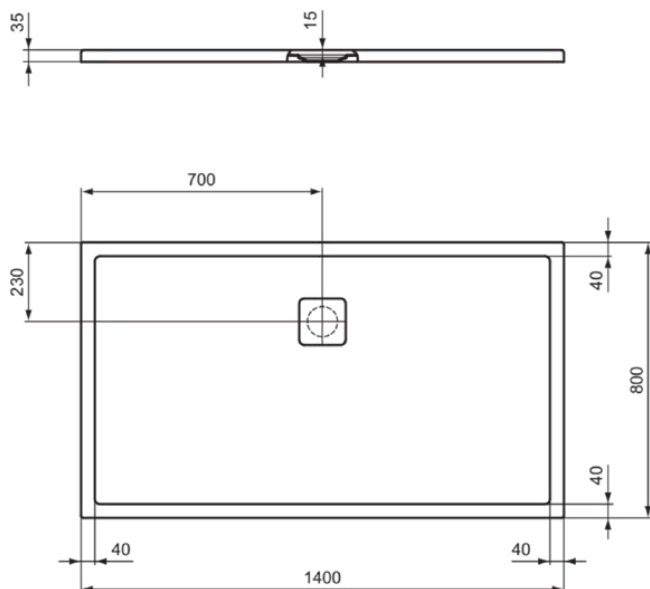

Product type:	Shower trays
Sub product type:	Rectangular shower tray
Brand:	Ideal Standard
Suite name:	ULTRA FLAT EVO
Designer:	Ideal Standard
Colour:	01 - White Glossy
Surface finish effect:	glossy
Height (mm):	35
Width (mm):	1400
Length / Projection (mm):	700
Net weight (kg):	35.00
EAN code:	8014140527381

ULTRA FLAT EVO

T543601

ULTRA FLAT EVO | Rectangular shower tray 1400x700x35 mm in white glossy finish, no waste
| Antibacterial, Accessible design, Cuttable, Easy repair, 35/36mm height

Product specifications

ULTRA FLAT EVO

T543501

ULTRA FLAT EVO | Rectangular shower tray 1400x800x35 mm in white glossy finish, no waste | Antibacterial, Accessible design, Cuttable, Easy repair, 35/36mm height

Image & drawing

General information

Product type:	Shower trays
Sub product type:	Rectangular shower tray
Brand:	Ideal Standard
Suite name:	ULTRA FLAT EVO
Designer:	Ideal Standard
Colour:	01 - White Glossy
Surface finish effect:	glossy
Height (mm):	35
Width (mm):	1400
Length / Projection (mm):	800
Net weight (kg):	39.00
EAN code:	8014140527374