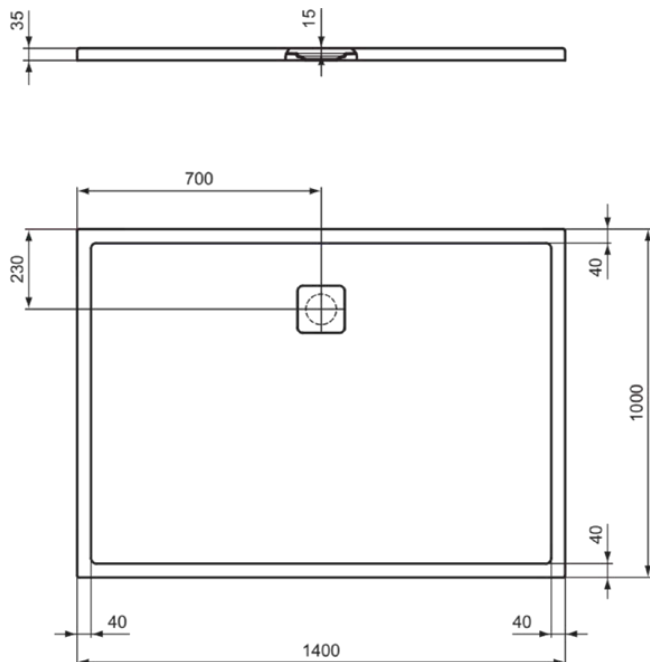

ULTRA FLAT EVO

T5532FO

ULTRA FLAT EVO | Rectangular shower tray 1400x1000x35 mm in silk white finish, no waste | Antibacterial, Anti-slip, Accessible design, Cuttable, 35/36mm height

Image & drawing

General information

Product type:	Shower trays
Sub product type:	Rectangular shower tray
Brand:	Ideal Standard
Suite name:	ULTRA FLAT EVO
Designer:	Ideal Standard
Colour:	FO - Silk White
Surface finish effect:	satin
Height (mm):	35
Width (mm):	1400
Length / Projection (mm):	1000
Net weight (kg):	46.00
EAN code:	8014140515234

Included products

TR160FO: Waste hole cover

Features

	Antibacterial		Anti-slip
	Accessible design		Cuttable
	35/36mm height		

Downloads

- [Installation Guide](#)

Product standard & certifications

Additional standards:	EN 16165-C
DoP classification:	CL1 + CL2 CA - DA

Product specifications

Colour code:	FO
Colour description:	silk white
Corner model:	No
Dirt-resistant:	Yes
Grinded back side:	No
Grinded bottom side:	No
Disabled model:	Yes
Location of waste hole:	Short side
Material:	Mineral casting
Material quality:	StoneTech™