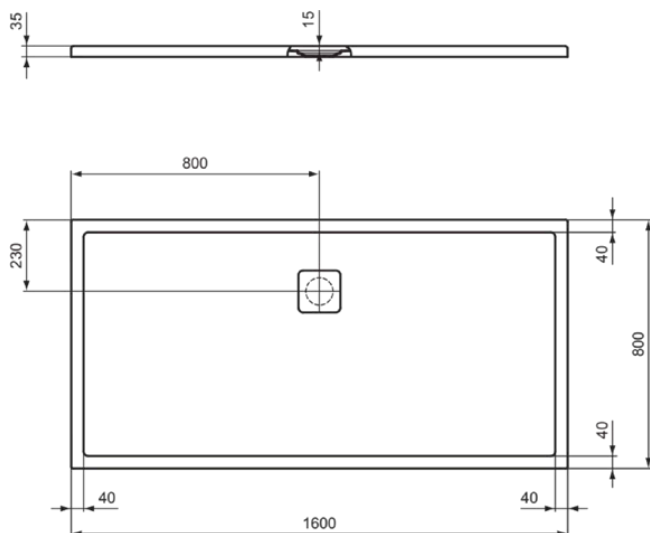

## T543301

ULTRA FLAT EVO | Rectangular shower tray 1600x800x35 mm in white glossy finish, no waste | Antibacterial, Accessible design, Cuttable, Easy repair, 35/36mm height

### General information

Product type:	Shower trays
Sub product type:	Rectangular shower tray
Brand:	Ideal Standard
Suite name:	ULTRA FLAT EVO
Designer:	Ideal Standard
Colour:	01 - White Glossy
Surface finish effect:	glossy
Height (mm):	35
Width (mm):	1600
Length / Projection (mm):	800
Net weight (kg):	44.00
EAN code:	8014140527350