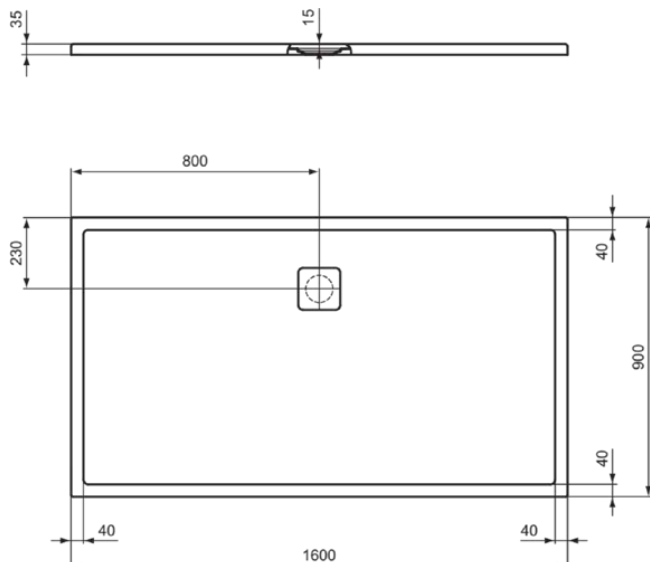

ULTRA FLAT EVO

T543201

ULTRA FLAT EVO | Rectangular shower tray 1600x900x35 mm in white glossy finish, no waste | Antibacterial, Accessible design, Cuttable, Easy repair, 35/36mm height

Image & drawing

General information

Product type:	Shower trays
Sub product type:	Rectangular shower tray
Brand:	Ideal Standard
Suite name:	ULTRA FLAT EVO
Designer:	Ideal Standard
Colour:	01 - White Glossy
Surface finish effect:	glossy
Height (mm):	35
Width (mm):	1600
Length / Projection (mm):	900
Net weight (kg):	50.00
EAN code:	8014140527343

Included products

TR16001: Waste hole cover

Features

	Antibacterial		Accessible design
	Cuttable		Easy repair
	35/36mm height		

Downloads

- [Installation Guide](#)

Product standard & certifications

Additional standards:	EN 14527
DoP classification:	CL1 + CL2 CA - DA

Product specifications

Colour code:	01
Colour description:	white glossy
Corner model:	No
Dirt-resistant:	Yes
Grinded back side:	No
Grinded bottom side:	No
Disabled model:	Yes
Location of waste hole:	Long side
Material:	Mineral casting
Material quality:	StoneTech™