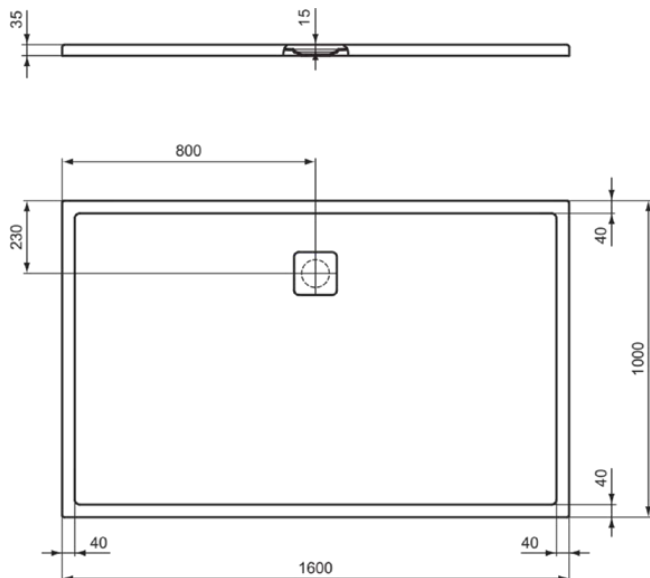

ULTRA FLAT EVO

T553301

ULTRA FLAT EVO | Square shower tray 1600x1000x35 mm in white glossy finish, no waste | Antibacterial, Accessible design, Cuttable, Easy repair, 35/36mm height

Image & drawing

General information

Product type:	Shower trays
Sub product type:	Square shower tray
Brand:	Ideal Standard
Suite name:	ULTRA FLAT EVO
Designer:	Ideal Standard
Colour:	01 - White Glossy
Surface finish effect:	glossy
Height (mm):	35
Width (mm):	1600
Length / Projection (mm):	1000
Net weight (kg):	55.00
EAN code:	8014140527510

Included products

TR16001: Waste hole cover

Features

	Antibacterial		Accessible design
	Cuttable		Easy repair
	35/36mm height		

Downloads

- [Installation Guide](#)

Product standard & certifications

Additional standards:	EN 14527
DoP classification:	CL1 + CL2 CA - DA

Product specifications

Colour code:	01
Colour description:	white glossy
Corner model:	No
Dirt-resistant:	Yes
Grinded back side:	No
Grinded bottom side:	Yes
Disabled model:	Yes
Location of waste hole:	Long side
Material:	Mineral casting
Material quality:	StoneTech™