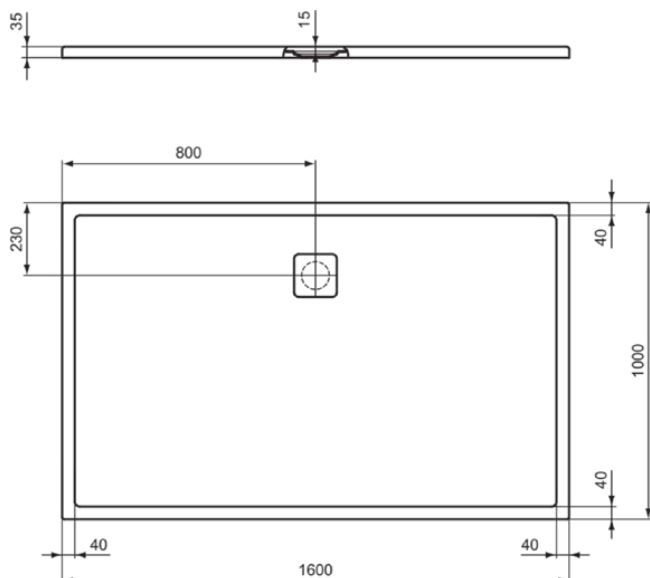

ULTRA FLAT EVO

T5533FO

ULTRA FLAT EVO | Square shower tray 1600x1000x35 mm in silk white finish, no waste | Antibacterial, Anti-slip, Accessible design, Cuttable, 35/36mm height

Image & drawing

General information

Product type:	Shower trays
Sub product type:	Square shower tray
Brand:	Ideal Standard
Suite name:	ULTRA FLAT EVO
Designer:	Ideal Standard
Colour:	FO - Silk White
Surface finish effect:	satin
Height (mm):	35
Width (mm):	1600
Length / Projection (mm):	1000
Net weight (kg):	55.00
EAN code:	8014140515258

Included products

TR160FO: Waste hole cover

Features

	Antibacterial		Anti-slip
	Accessible design		Cuttable
	35/36mm height		

Downloads

- [Installation Guide](#)

Product standard & certifications

Additional standards:	EN 16165-C
DoP classification:	CL1 + CL2 CA - DA

Product specifications

Colour code:	FO
Colour description:	silk white
Corner model:	No
Dirt-resistant:	Yes
Grinded back side:	No
Grinded bottom side:	Yes
Disabled model:	Yes
Location of waste hole:	Long side
Material:	Mineral casting
Material quality:	StoneTech™